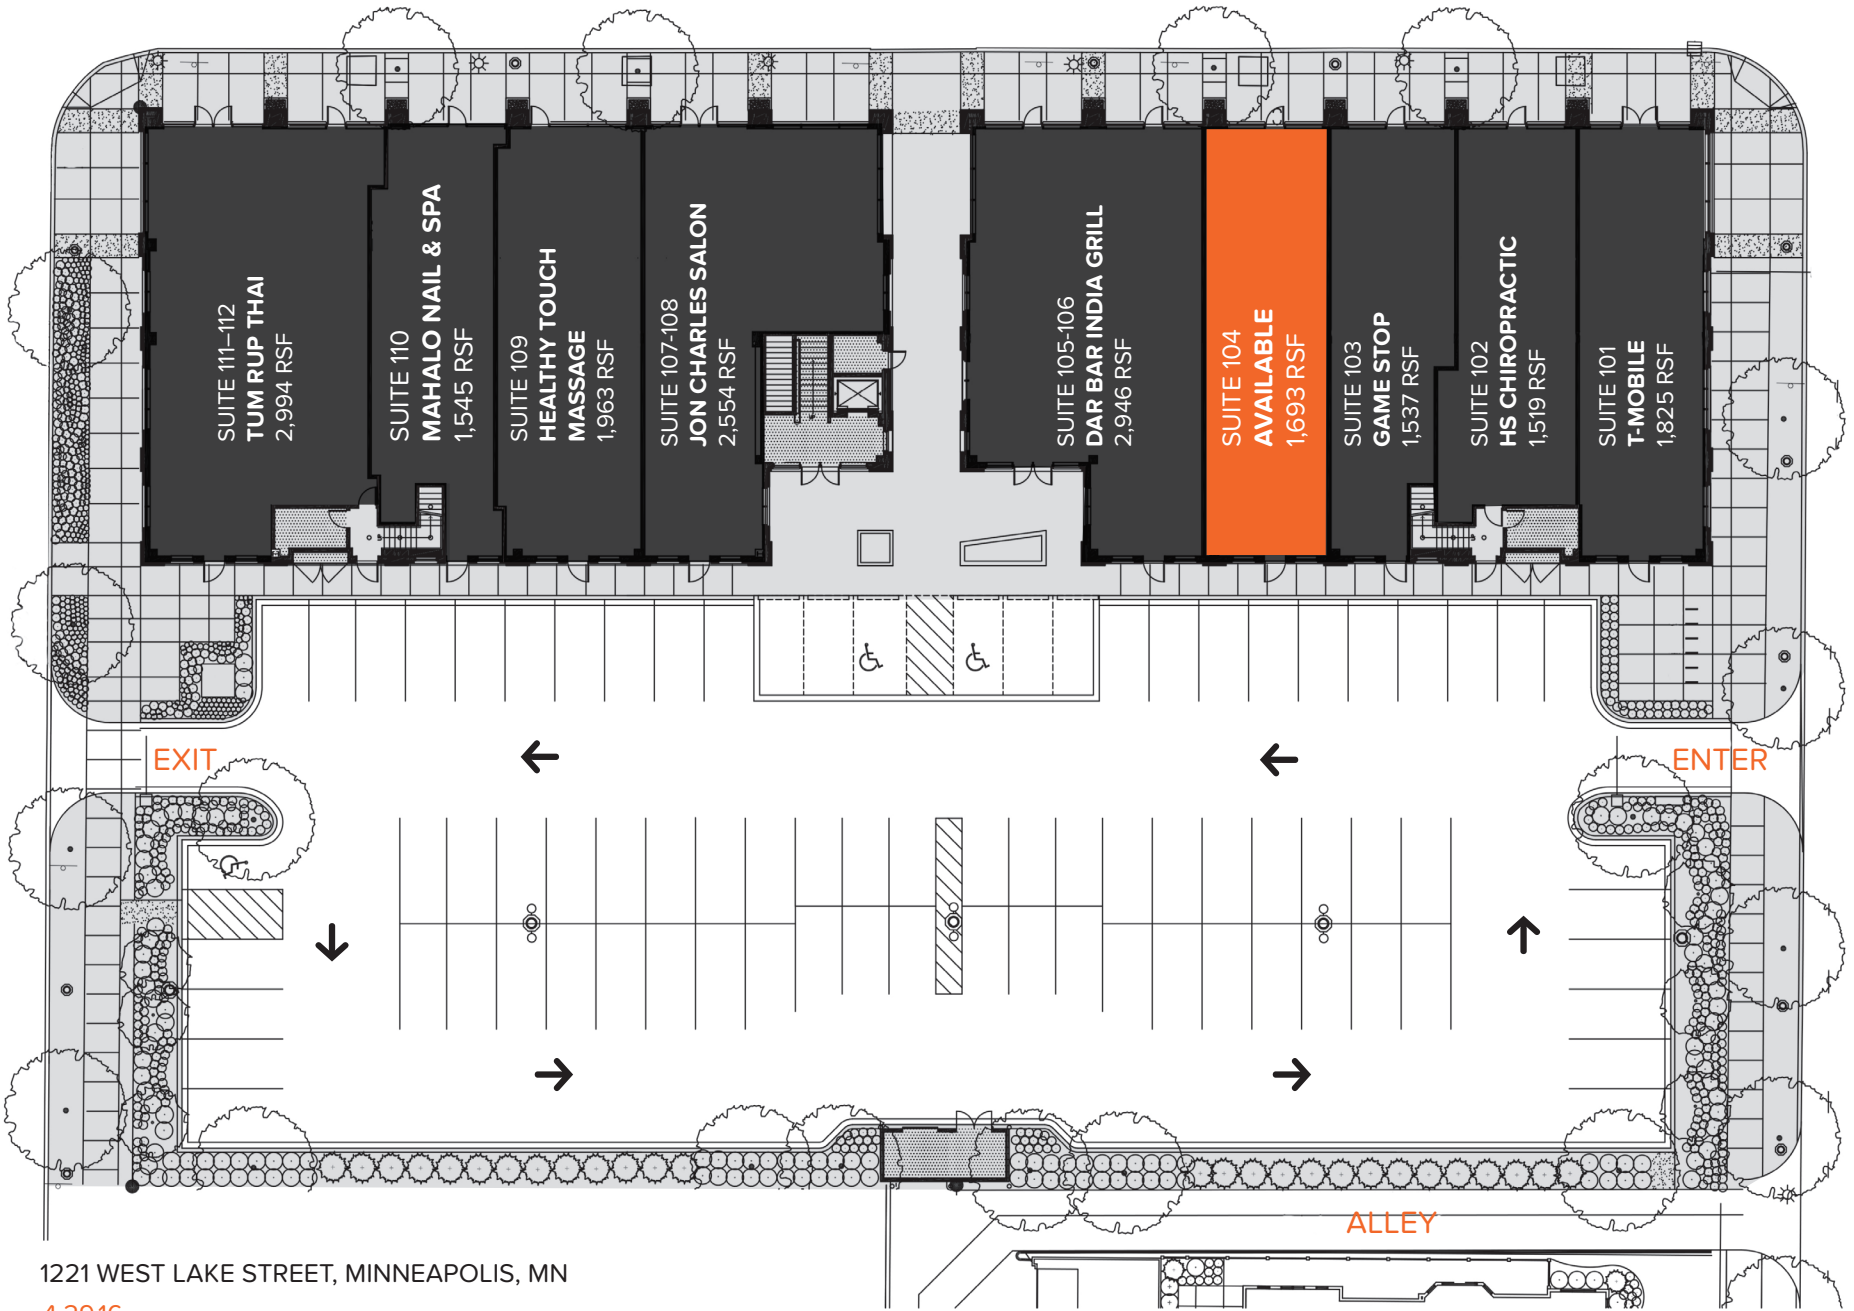

WEST LAKE STREET

FREMONT AVE S

EMERSON AVE S

1221 WEST LAKE STREET, MINNEAPOLIS, MN

4.29.16

1221 **uptown**  
**row**

# SITE PLAN & FIRST FLOOR RETAIL