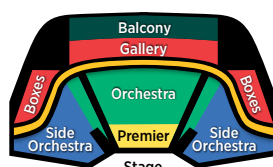

2017 PRICES

Engelstad Shakespeare Theatre

	M-W	Th-S
Premier*	71	75
Orchestra	56	60
Side Orchestra	46	50
Center Gallery	46	50
Side Gallery	32	36
Lord's Gallery	20	24

Randall L. Jones Theatre

Please add \$4 each to *Guys and Dolls* tickets.

	M-W	Th-S
Premier*	71	75
Orchestra	56	60
Side Orchestra	46	50
Gallery/Box Seats	42	46
Balcony	32	36

Eileen and Allen Anes Studio Theatre

	M-W	Th-S
Studio	50	54