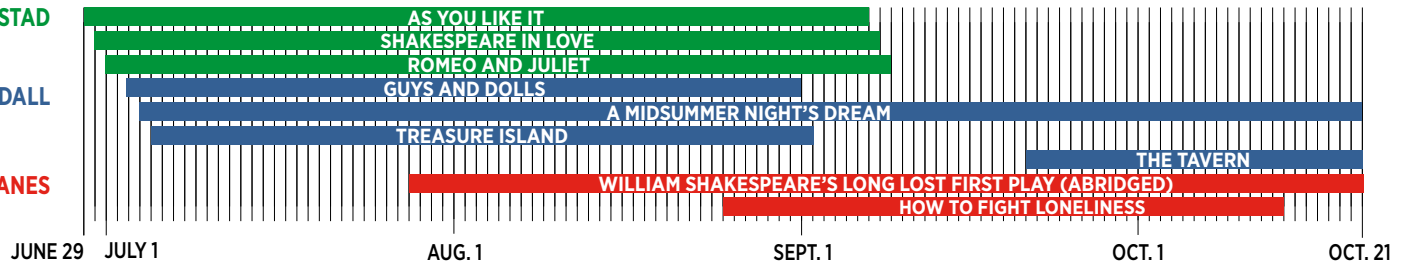

ENGELSTAD

RANDALL

ANES

SUNDAY	MONDAY	TUESDAY	WEDNESDAY	THURSDAY	FRIDAY	SATURDAY
				JUNE 29 6:45 Play Orientation SEM 7:10 GreenshowP GRN 8:00 AS YOU P ENG	30 9:00 Play Seminar SEM 6:45 Play Orientation SEM 7:10 GreenshowP GRN 8:00 SHAKESPEARE P ENG	JULY 1 9:00 Play Seminar SEM 6:45 Play Orientation SEM 7:10 GreenshowP GRN 8:00 ROMEO P ENG
2 9:00 Play Seminar SEM	3 1:15 Play Orientation SEM 2:00 GUYS P RAN 6:45 Play Orientation SEM 7:10 GreenshowP GRN 8:00 AS YOU P ENG	4 9/10 Play Seminars SEM 1:15 Play Orientation SEM 2:00 MIDSUMMER P RAN 6:45 Play Orientation SEM 7:10 GreenshowP GRN 8:00 SHAKESPEARE P ENG	5 9/10 Play Seminars SEM 11:00 Actor Seminar SEM 1:15 Play Orientation SEM 2:00 TREASURE P RAN 6:45 Play Orientation SEM 7:10 GreenshowP GRN 8:00 ROMEO P ENG	6 9/10 Play Seminars SEM 1:15 Play Orientation SEM 2:00 GUYS P RAN 6:45 Play Orientation SEM 7:10 GreenshowO GRN 8:00 AS YOU O ENG	7 9/10 Play Seminars SEM 1:15 Play Orientation SEM 2:00 MIDSUMMER P RAN 6:45 Play Orientation SEM 7:10 GreenshowO GRN 8:00 SHAKESPEARE O ENG	8 9/10 Play Seminars SEM 11:00 Actor Seminar SEM 1:15 Play Orientation SEM 2:00 TREASURE P RAN 6:45 Play Orientation SEM 7:10 GreenshowO GRN 8:00 ROMEO O ENG
9 9/10 Play Seminars SEM	10 1:15 Play Orientation SEM 2:00 GUYS O RAN 6:45 Play Orientation SEM 7:10 Greenshow GRN 8:00 AS YOU ENG	11 9/10 Play Seminars SEM 1:15 Play Orientation SEM 2:00 MIDSUMMER O RAN 6:45 Play Orientation SEM 7:10 Greenshow GRN 8:00 SHAKESPEARE ENG	12 9/10 Play Seminars SEM 11:00 Actor Seminar SEM 1:15 Play Orientation SEM 2:00 TREASURE O RAN 6:45 Play Orientation SEM 7:10 Greenshow GRN 8:00 ROMEO ENG	13 9/10 Play Seminars SEM 11:00 Hair/Makeup Sem ANES 1:15 Play Orientation SEM 2:00 MIDSUMMER RAN 6:45 Play Orientation SEM 7:10 Greenshow GRN 8:00 AS YOU ENG 8:00 GUYS RAN	14 9/10 Play Seminars SEM 10:15 Backstage Tour GRN 11:00 Costume Seminar RAN 1:15 Play Orientation SEM 2:00 TREASURE RAN 4:30 Repertory Magic RAN 6:45 Play Orientation SEM 7:10 Greenshow GRN 8:00 SHAKESPEARE ENG 8:00 MIDSUMMER RAN	15 9/10 Play Seminars SEM 10:15 Backstage Tour GRN 11:00 Actor Seminar SEM 1:15 Play Orientation SEM 2:00 GUYS RAN 6:45 Play Orientation SEM 7:10 Greenshow GRN 8:00 ROMEO ENG 8:00 TREASURE RAN
16 9/10 Play Seminars SEM	17 11:00 Lighting Seminar SEM 1:15 Play Orientation SEM 2:00 GUYS RAN 4:30 Repertory Magic RAN 6:45 Play Orientation SEM 7:10 Greenshow GRN 8:00 ROMEO ENG	18 9/10 Play Seminars SEM 10:15 Backstage Tour GRN 11:00 Costume Seminar RAN 1:15 Play Orientation SEM 2:00 MIDSUMMER RAN 6:45 Play Orientation SEM 7:10 Greenshow GRN 8:00 AS YOU ENG	19 9/10 Play Seminars SEM 10:15 Backstage Tour GRN 11:00 Actor Seminar SEM 1:15 Play Orientation SEM 2:00 TREASURE RAN 6:45 Play Orientation SEM 7:10 Greenshow GRN 8:00 SHAKESPEARE ENG 8:00 MIDSUMMER RAN	20 9/10 Play Seminars SEM 11:00 Hair/Makeup Sem. AUD 1:15 Play Orientation SEM 2:00 GUYS RAN 6:45 Play Orientation SEM 7:10 Greenshow GRN 8:00 ROMEO ENG 8:00 TREASURE RAN	21 9/10 Play Seminars SEM 10:15 Backstage Tour GRN 11:00 Costume Seminar RAN 1:15 Play Orientation SEM 2:00 MIDSUMMER RAN 4:30 Repertory Magic RAN 6:45 Play Orientation SEM 7:10 Greenshow GRN 8:00 AS YOU ENG 8:00 GUYS RAN	22 9/10 Play Seminars SEM 10:15 Backstage Tour GRN 11:00 Actor Seminar SEM 1:15 Play Orientation SEM 2:00 TREASURE RAN 6:45 Play Orientation SEM 7:10 Greenshow GRN 8:00 SHAKESPEARE ENG 8:00 MIDSUMMER RAN
23 9/10 Play Seminars SEM	24 11:00 Props Seminar RAN 1:15 Play Orientation SEM 2:00 MIDSUMMER RAN 4:30 Repertory Magic RAN 6:45 Play Orientation SEM 7:10 Greenshow GRN 8:00 AS YOU ENG	25 9/10 Play Seminars SEM 10:15 Backstage Tour GRN 11:00 Costume Seminar AUD 1:15 Play Orientation SEM 2:00 TREASURE RAN 6:45 Play Orientation SEM 7:10 Greenshow GRN 8:00 SHAKESPEARE ENG	26 9/10 Play Seminars SEM 10:15 Backstage Tour GRN 11:00 Actor Seminar SEM 1:15 Play Orientation SEM 2:00 GUYS RAN 6:45 Play Orientation SEM 7:10 Greenshow GRN 8:00 ROMEO ENG 8:00 TREASURE RAN	27 9/10 Play Seminars SEM 11:00 Props Seminar RAN 1:15 Play Orientation SEM 2:00 MIDSUMMER RAN 6:45 Play Orientation SEM 7:10 Greenshow GRN 8:00 AS YOU ENG 8:00 GUYS RAN	28 9/10 Play Seminars SEM 10:15 Backstage Tour GRN 11:00 Costume Seminar RAN 1:15 Play Orientation SEM 2:00 TREASURE RAN 2:00 LONG LOST P ANES 4:30 Repertory Magic RAN 6:45 Play Orientation SEM 7:10 Greenshow GRN 8:00 SHAKESPEARE ENG 8:00 MIDSUMMER RAN	29 9/10 Play Seminars SEM 10:15 Backstage Tour GRN 11:00 Actor Seminar SEM 1:15 Play Orientation SEM 2:00 GUYS RAN 6:45 Play Orientation SEM 7:10 Greenshow GRN 8:00 ROMEO ENG 8:00 LONG LOST O ANES
30 9/10 Play Seminars SEM	31 11:00 Hair/Makeup Sem. RAN 1:15 Play Orientation SEM 2:00 TREASURE RAN 4:30 Repertory Magic RAN 6:45 Play Orientation SEM 7:10 Greenshow GRN 8:00 SHAKESPEARE ENG 8:00 LONG LOST ANES	AUGUST 1 9/10 Play Seminars SEM 10:15 Backstage Tour GRN 11:00 Costume Seminar RAN 1:15 Play Orientation SEM 2:00 GUYS RAN 6:45 Play Orientation SEM 7:10 Greenshow GRN 8:00 ROMEO ENG 8:00 LONG LOST ANES	2 9/10 Play Seminars SEM 10:15 Backstage Tour GRN 11:00 Actor Seminar SEM 1:15 Play Orientation SEM 2:00 MIDSUMMER RAN 6:45 Play Orientation SEM 7:10 Greenshow GRN 8:00 AS YOU ENG 8:00 GUYS RAN	3 9/10 Play Seminars SEM 11:00 Props Seminar RAN 1:15 Play Orientation SEM 2:00 TREASURE RAN 2:00 LONG LOST ANES 6:45 Play Orientation SEM 7:10 Greenshow GRN 8:00 SHAKESPEARE ENG 8:00 MIDSUMMER RAN	4 9/10 Play Seminars SEM 10:00 WORDS #1 ANES 10:15 Backstage Tour GRN 11:00 Costume Seminar AUD 1:15 Play Orientation SEM 2:00 GUYS RAN 2:00 LONG LOST ANES 4:30 Repertory Magic RAN 6:45 Play Orientation SEM 7:10 Greenshow GRN 8:00 ROMEO ENG 8:00 TREASURE RAN	5 9/10 Play Seminars SEM 10:00 WORDS #1 ANES 10:15 Backstage Tour GRN 11:00 Actor Seminar SEM 1:15 Play Orientation SEM 2:00 MIDSUMMER RAN 6:45 Play Orientation SEM 7:10 Greenshow GRN 8:00 AS YOU ENG 8:00 LONG LOST ANES 11:00 BARDWAY, BABY! RAN
6 9/10 Play Seminars SEM	7 11:00 Props Seminar RAN 1:15 Play Orientation SEM 2:00 GUYS RAN 4:30 Repertory Magic RAN 6:45 Play Orientation SEM 7:10 Greenshow GRN 8:00 ROMEO ENG 8:00 LONG LOST ANES	8 9/10 Play Seminars SEM 10:15 Backstage Tour GRN 11:00 Costume Seminar RAN 1:15 Play Orientation SEM 2:00 MIDSUMMER RAN 6:45 Play Orientation SEM 7:10 Greenshow GRN 8:00 AS YOU ENG 8:00 LONG LOST ANES	9 9/10 Play Seminars SEM 10:15 Backstage Tour GRN 11:00 Actor Seminar SEM 1:15 Play Orientation SEM 2:00 TREASURE RAN 6:45 Play Orientation SEM 7:10 Greenshow GRN 8:00 SHAKESPEARE ENG 8:00 MIDSUMMER RAN	10 9/10 Play Seminars SEM 11:00 Props Seminar RAN 1:15 Play Orientation SEM 2:00 GUYS RAN 2:00 LONG LOST ANES 6:45 Play Orientation SEM 7:10 Greenshow GRN 8:00 ROMEO ENG 8:00 TREASURE RAN	11 9/10 Play Seminars SEM 10:00 WORDS #2 ANES 10:15 Backstage Tour GRN 11:00 Costume Seminar AUD 1:15 Play Orientation SEM 2:00 MIDSUMMER RAN 4:30 Repertory Magic RAN 6:45 Play Orientation SEM 7:10 Greenshow GRN 8:00 AS YOU ENG 8:00 GUYS RAN	12 9/10 Play Seminars SEM 10:00 WORDS #2 ANES 10:15 Backstage Tour GRN 11:00 Actor Seminar SEM 1:15 Play Orientation SEM 2:00 TREASURE RAN 2:00 LONG LOST ANES 6:45 Play Orientation SEM 7:10 Greenshow GRN 8:00 SHAKESPEARE ENG 8:00 MIDSUMMER RAN
13 9/10 Play Seminars SEM	14 11:00 Hair/Makeup Sem. RAN 1:15 Play Orientation SEM 2:00 TREASURE RAN 4:30 Repertory Magic RAN 6:45 Play Orientation SEM 7:10 Greenshow GRN 8:00 SHAKESPEARE A ENG	15 9/10 Play Seminars SEM 10:15 Backstage Tour GRN 11:00 Costume Seminar RAN 1:15 Play Orientation SEM 2:00 GUYS RAN 6:45 Play Orientation SEM 7:10 Greenshow GRN 8:00 ROMEO A ENG 8:00 LONG LOST ANES	16 9/10 Play Seminars SEM 10:15 Backstage Tour GRN 11:00 Actor Seminar SEM 1:15 Play Orientation SEM 2:00 MIDSUMMER RAN 6:45 Play Orientation SEM 7:10 Greenshow GRN 8:00 AS YOU A ENG 8:00 GUYS RAN	17 9/10 Play Seminars SEM 11:00 Props Seminar RAN 1:15 Play Orientation SEM 2:00 TREASURE RAN 6:45 Play Orientation SEM 7:10 Greenshow GRN 8:00 SHAKESPEARE ENG 8:00 MIDSUMMER A RAN	18 9/10 Play Seminars SEM 10:15 Backstage Tour GRN 11:00 Costume Seminar RAN 1:15 Play Orientation SEM 2:00 GUYS RAN 4:30 Repertory Magic RAN 6:45 Play Orientation SEM 7:10 Greenshow GRN 8:00 ROMEO ENG 8:00 TREASURE A RAN	19 9/10 Play Seminars SEM 10:15 Backstage Tour GRN 11:00 Actor Seminar SEM 1:15 Play Orientation SEM 2:00 MIDSUMMER RAN 6:45 Play Orientation SEM 7:10 Greenshow GRN 8:00 AS YOU A ENG 8:00 GUYS A RAN