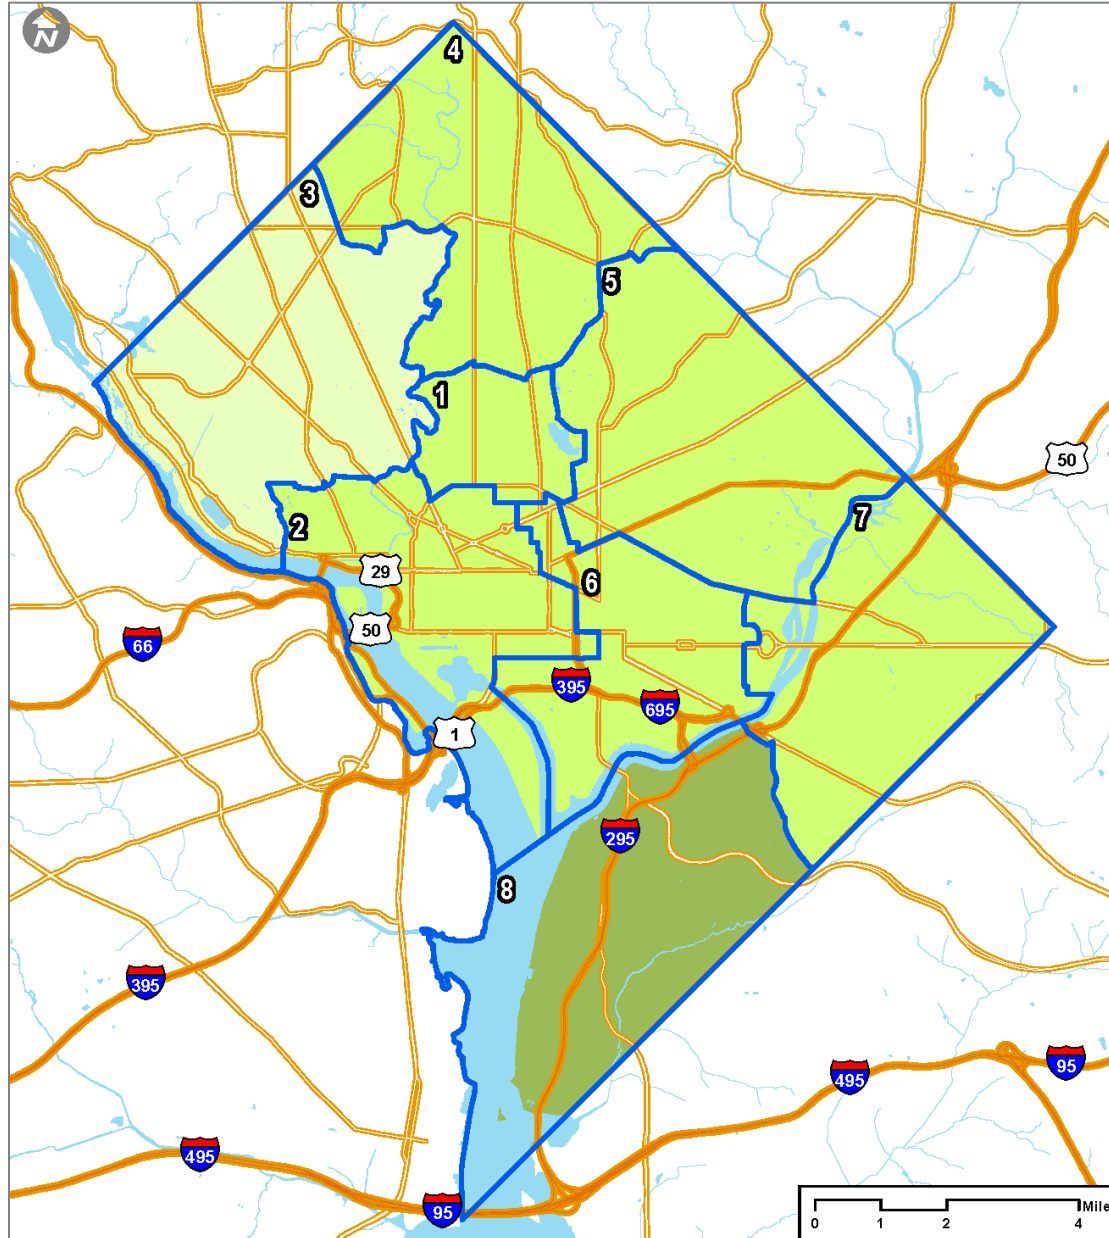

## Ward View

Neighborhoods: Percentage Vulnerable in the Emotional Maturity Domain

ID	Neighborhood	%
1	Ward 1	9%
2	Ward 2	8%
3	Ward 3	4%
4	Ward 4	7%
5	Ward 5	8%
6	Ward 6	9%
7	Ward 7	8%
8	Ward 8	11%
Neighborhood-wide		8%

### Legend

Updated January 2018

Data courtesy of:

Data compiled by: