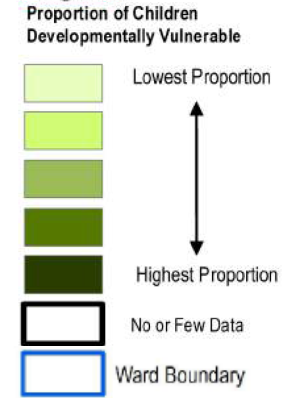

Legend

Updated January 2018

Data courtesy of:

Data compiled by: