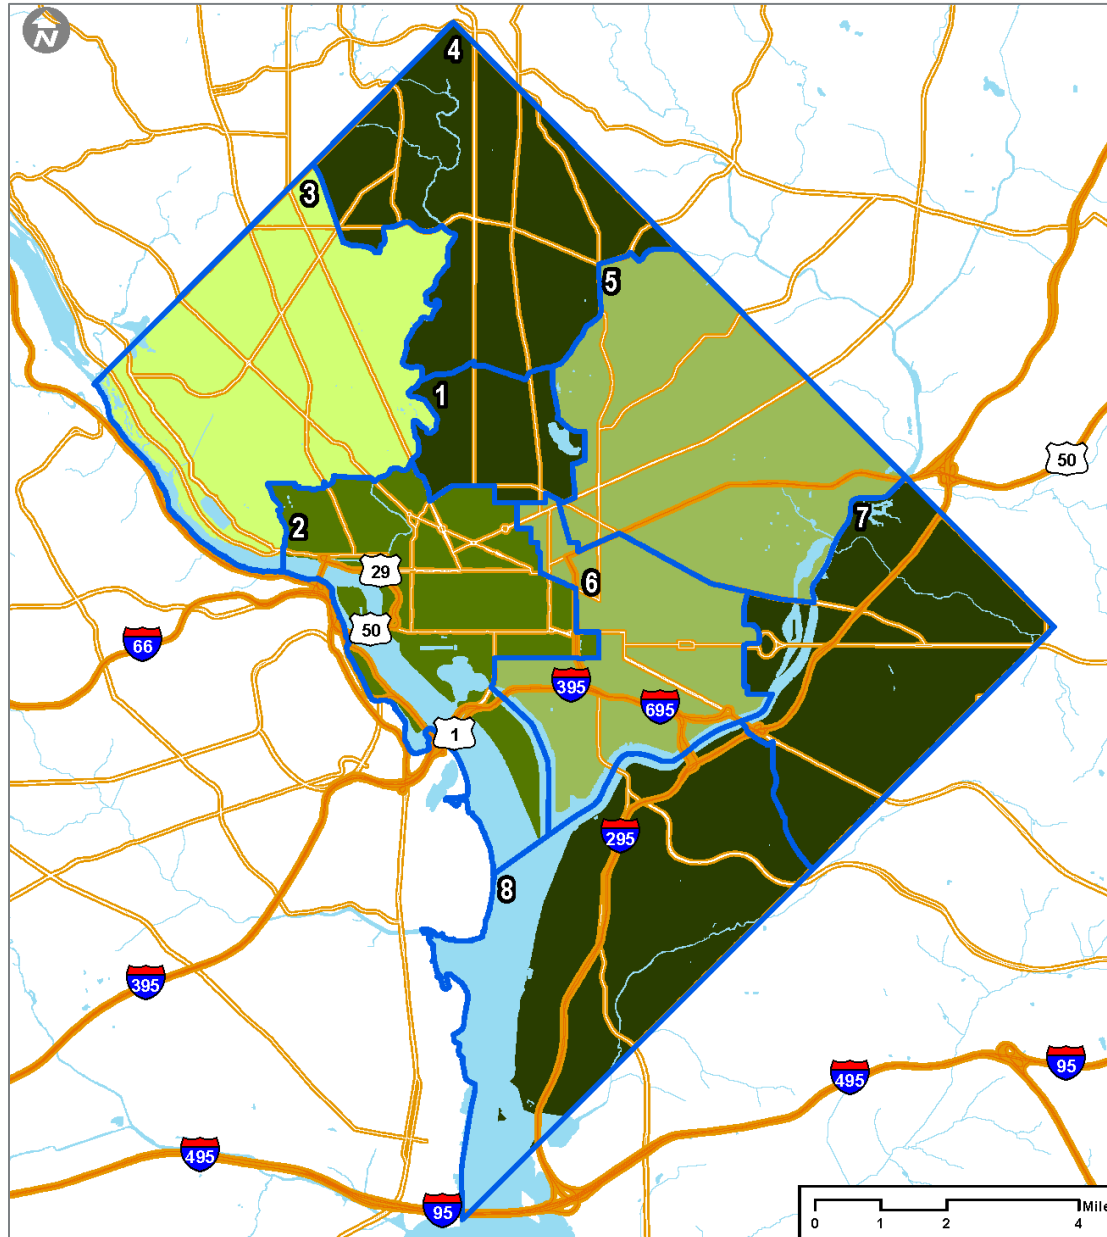

Language & Cognitive Development

Ward View

Neighborhoods: Percentage Vulnerable in the Language and Cognitive Development Domain

ID	Neighborhood	%
1	Ward 1	23%
2	Ward 2	14%
3	Ward 3	7%
4	Ward 4	18%
5	Ward 5	13%
6	Ward 6	13%
7	Ward 7	18%
8	Ward 8	23%
	Neighborhood-wide	17%

Legend

Updated January 2018

Data courtesy of:

Data compiled by: