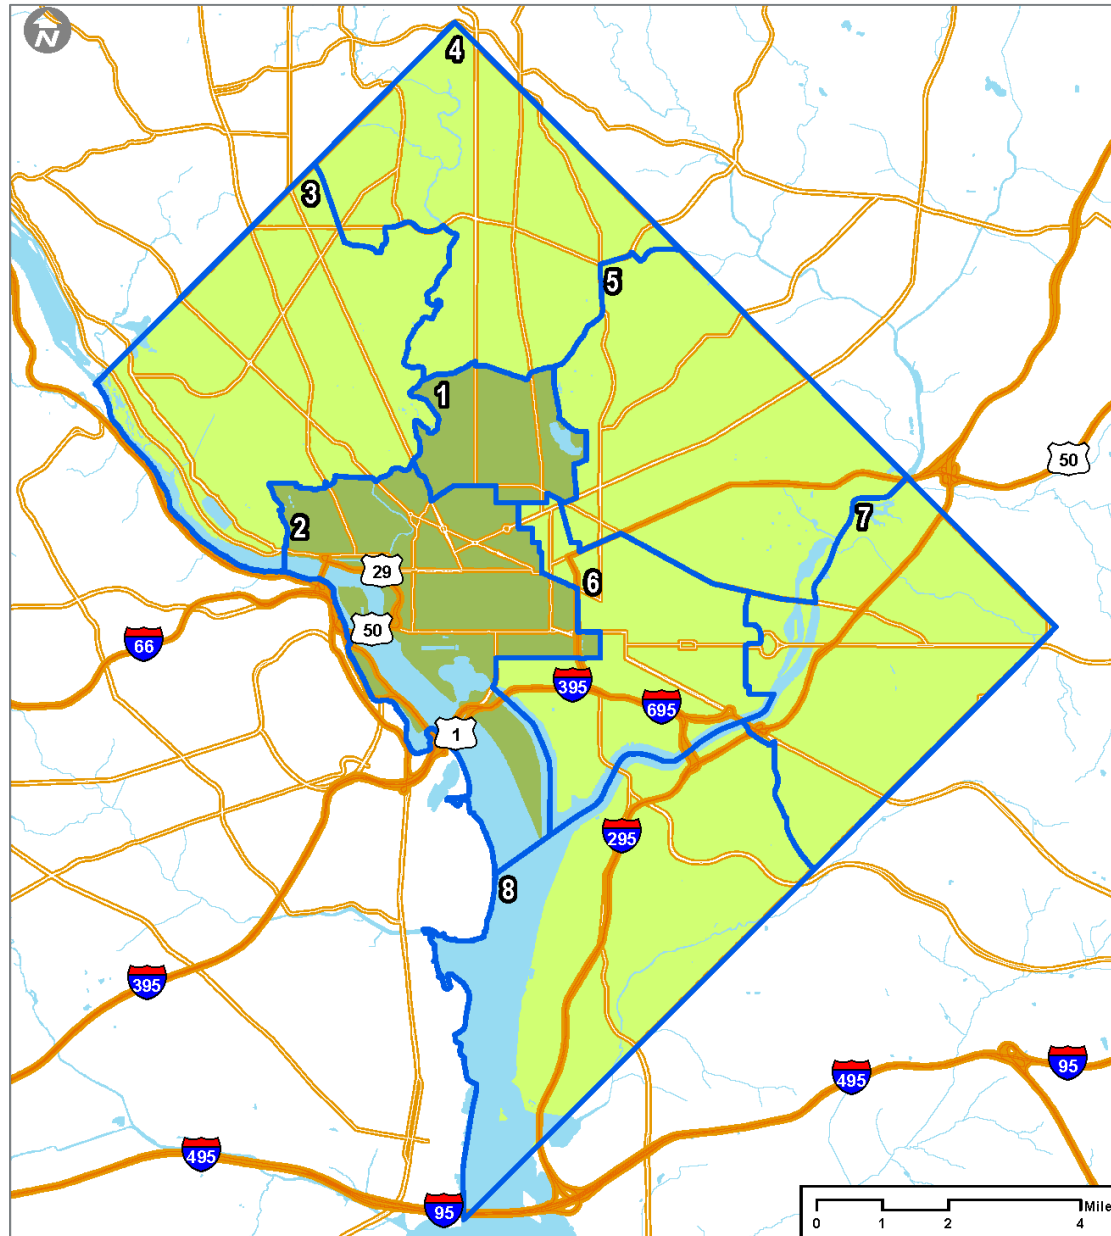

# Communications Skills & General Knowledge Ward View

Neighborhoods: Percentage Vulnerable in the Communication Skills and General Knowledge Domain

ID	Neighborhood	%
1	Ward 1	10%
2	Ward 2	9%
3	Ward 3	5%
4	Ward 4	5%
5	Ward 5	6%
6	Ward 6	7%
7	Ward 7	6%
8	Ward 8	8%
	<b>Neighborhood-wide</b>	<b>7%</b>

## Legend

Updated January 2018

Data courtesy of:

Data compiled by: