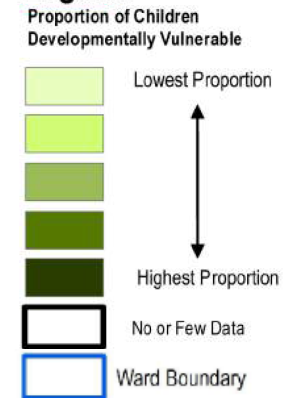

Legend

Updated January 2018

Data courtesy of:

Data compiled by: