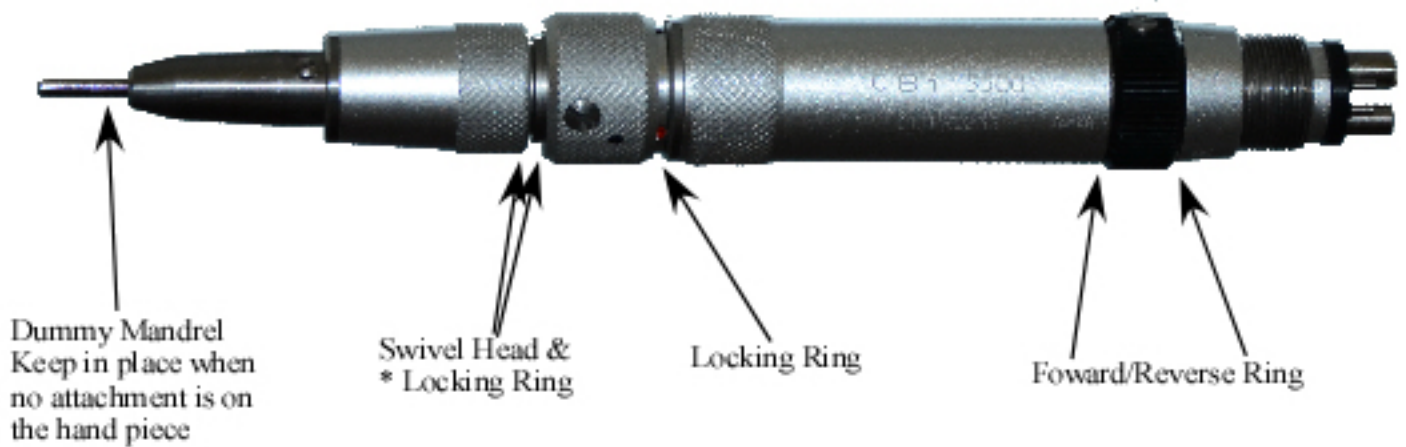

## HP6M

Slow Speed Hand Piece  
5,500 rpm

Lubrication

\* Removing Dummy mandrel and attaching dental accessories. When locking and unlocking attachments, note the colored dots for alignment. The dots will align with a distinctive "click" when properly unlocked and locked. Rotate CCW to unlock and CW to lock.