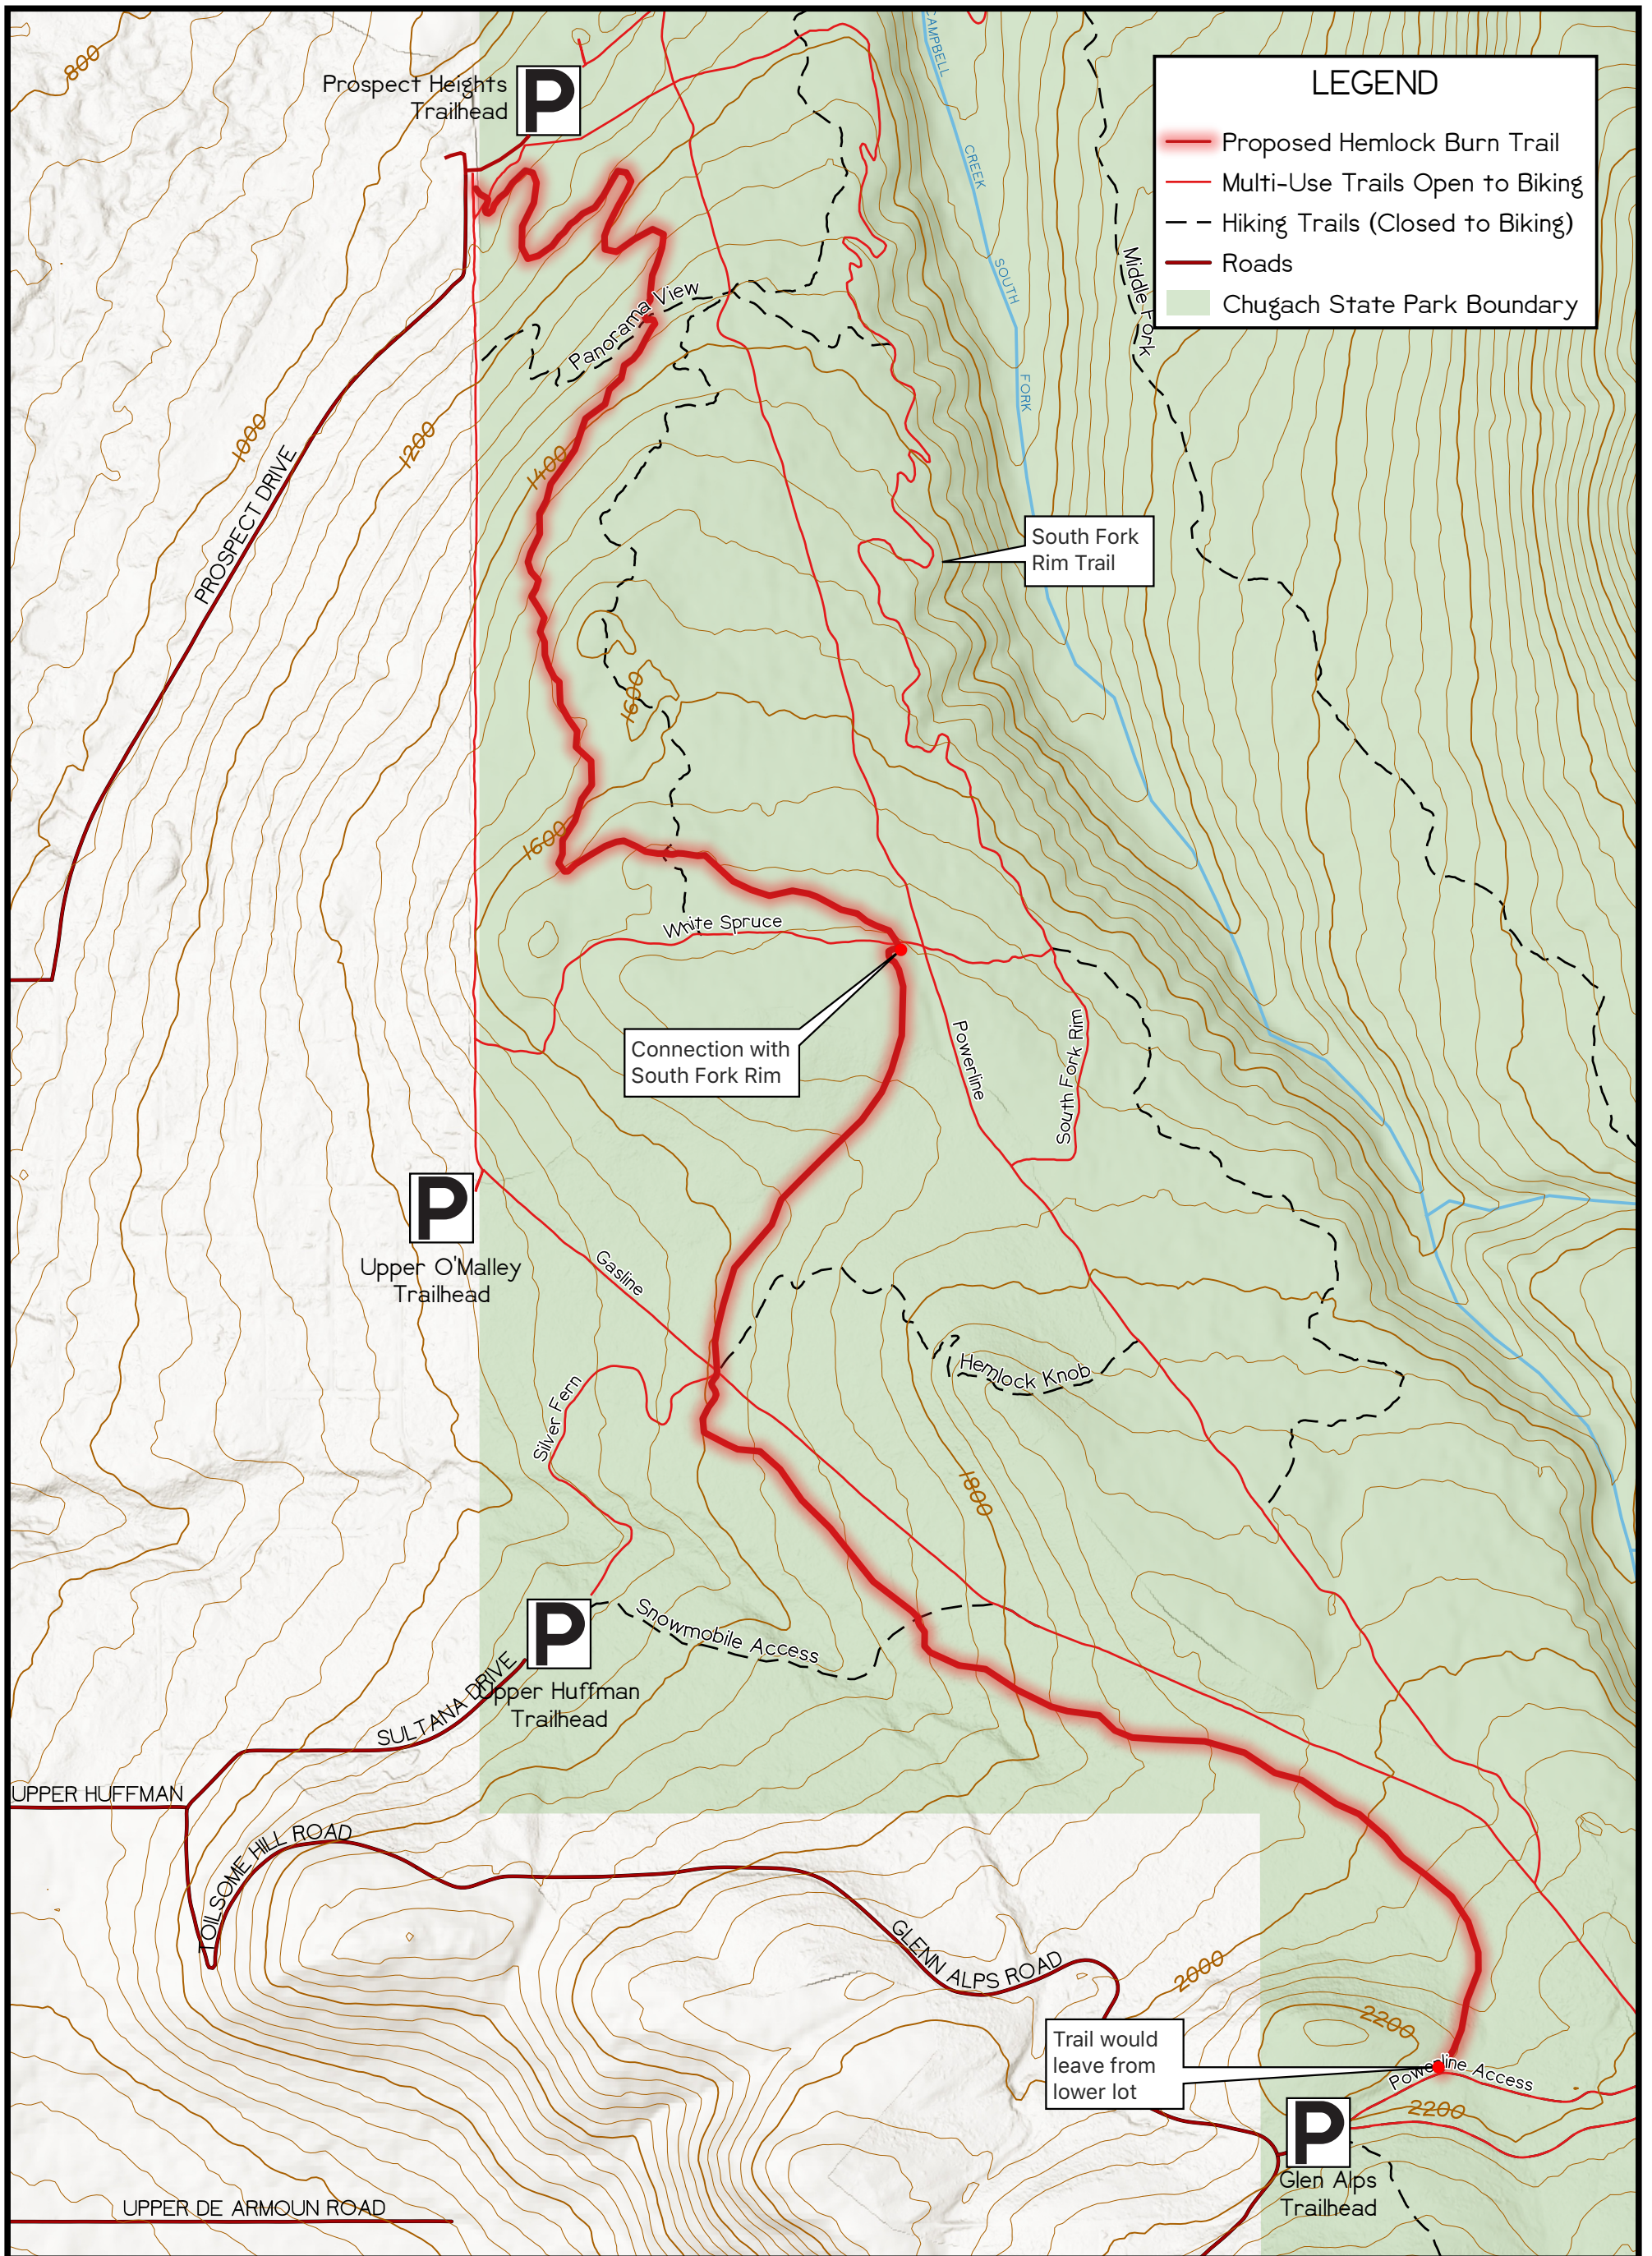

Chugach State Park Hemlock Burn Trail

LEGEND

- Proposed Hemlock Burn Trail
- Multi-Use Trails Open to Biking
- - Hiking Trails (Closed to Biking)
- Roads
- Chugach State Park Boundary

4/17/2020

Note: This trail has yet to be surveyed. This map is intended to communicate the general concept of the project. The final alignment may not be identical to what's portrayed.