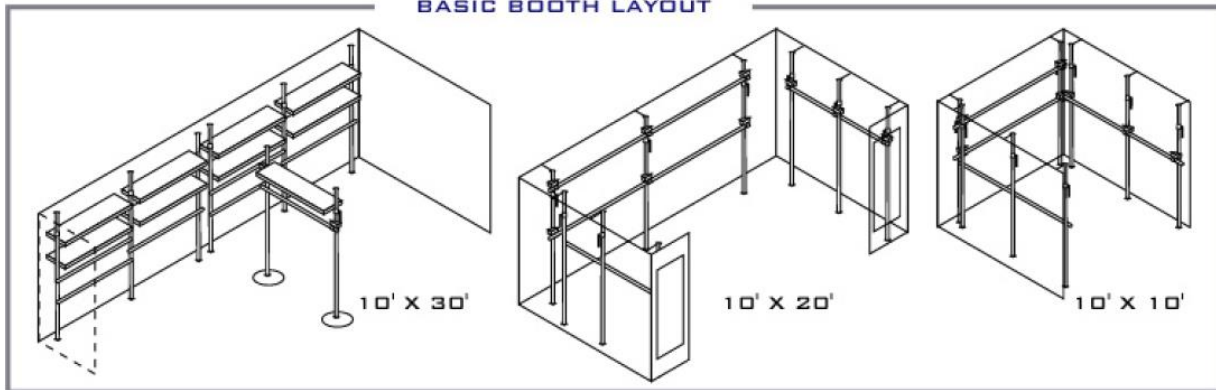

- HANG RODS
- SHELVES
- COLORED PAPER
- SIGNS
- DISPLAY POLES (ALL BLACK / SILVER AND BLACK)
- DISPLAY POLE BASES (SELF STANDING)

RENTAL DISPLAY POLE EXHIBITS AVAILABLE, STARTING AS LOW AS \$475.00 INCLUDING: SHOW SITE SUPERVISION, CARPENTRY, SHIPPING AND INSTALLATION. CUSTOM LAYOUTS AND DESIGNS ARE ALSO AVAILABLE.

#### BASIC BOOTH LAYOUT