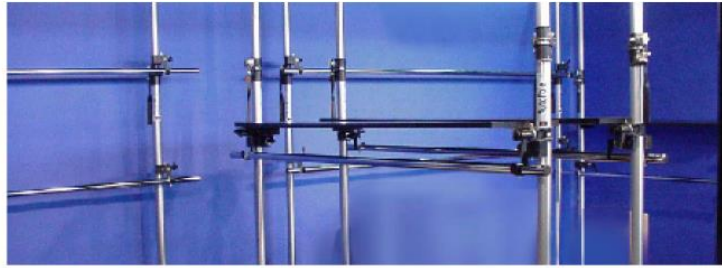

DIS582@HOTMAIL.COM
TEL: 718-272-7273
FAX: 718-272-7495

DISTINCTIVE DISPLAYS INC.

EXCLUSIVE RENTAL OF DISPLAY POLE SYSTEMS

THIS SYSTEM IS DESIGNED TO ACCOMMODATE ALL TYPES OF DISPLAY NEEDS AND CAN BE USED IN ALMOST ANY TRADE SHOW OR SHOWROOM APPLICATIONS. THIS DISPLAY POLE SYSTEM OFFERS:

- -HANG RODS
- -SHELVES
- -COLORED PAPER
- -SIGNS
- -DISPLAY POLES (ALL BLACK / SILVER AND BLACK)
- -DISPLAY POLE BASES (SELF STANDING)

RENTAL DISPLAY POLE EXHIBITS AVAILABLE, STARTING AS LOW AS $475.00 INCLUDING: SHOW SITE SUPERVISION, CARPENTRY, SHIPPING AND INSTALLATION. CUSTOM LAYOUTS AND DESIGNS ARE ALSO AVAILABLE.