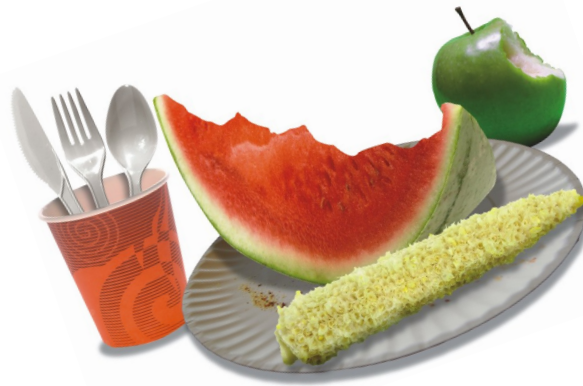

MCDS Food Waste Pilot Program Rates

64 Gallon Food Scrap Cart Rates:

Approx. Size 26"x26"x41"

(Dumped one time per week)

1 Cart - $52.41

2 Carts - $99.71

3 Carts - $147.02

4 Carts - $194.31

5 Carts - $241.62

Additional Carts - $47.31 each