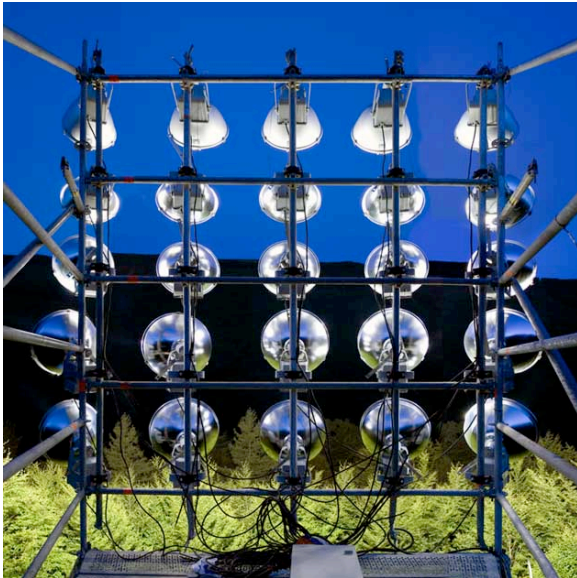

## DINA MITRANI GALLERY | MIAMI

FOR IMMEDIATE RELEASE:

Dina Mitrani Gallery is proud to present *Twilight*, a solo exhibition by Carlos Irijalba opening on Saturday, November 14, 2009 at 7pm and on view through December 26, 2009. There will be a second reception for the artist on Saturday, December 5th at 7pm coinciding with Art Basel Week. Carlos Irijalba, (Spain, 1979) presents us with an exhibition about the way in which Western culture builds reality through the use of artificial light. In *Twilight*, Irijalba relocates a light tower from a football camp to one of the last rainforests of Europe, between Spain and France. The focus shifts away from the habitually illuminated scene, to the intentionally hidden one. The artist generates an amalgam of contrasts: western culture, which reconstructs reality with lighting effects with eastern concepts that are more aware of shadows. We are faced with a critique of the society of the spectacle, the insignificance, the noise and the general conformity that dominates contemporary culture.

Carlos Irijalba has recently returned from an artist residency in Beijing. He has received many grants and awards, including the Guggenheim Photography Scholarship, the First Purificación Garcia Photography Award and the Marcelino Botin Foundation Grant. He graduated in 1998 from the Pamplona School of Art and continued his training at the University of the Basque Country where he obtained his Fine Arts degree. He also studied in Berlin at the Universität der Kunst with Professor Lothar Baumgarten and is currently at a residency at ISCP New York. His work is included in public collections such as the Coca Cola Foundation, the Artium Contemporary Art Museum of Vitoria, the IVAM, Spain, among others. He has exhibited throughout Europe, New York, Tokyo and Beijing and this will be his first solo show in Miami.