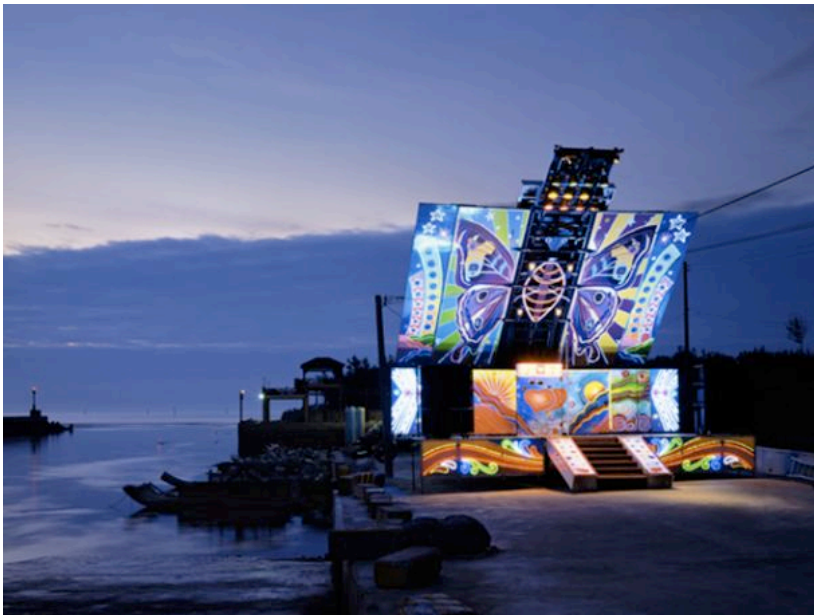

Wall Street International

Tuesday, 3 December 2013

AGENDA - United States, Arts

Published: Friday, 29 November 2013

Shen Chao-Liang. Stage

21 November 2013 – 24 January 2014 at Dina Mitrani Gallery, Miami.

Dina Mitrani Gallery is proud to present Shen Chao-Liang: Stage, curated by Inez Suen, in collaboration with Aki Gallery, Taipei, Taiwan. This exhibition includes images from the artist's recent series Stage, which explores stage trucks, the mobile "carriers" used by performing groups in Taiwan's middle class. The work depicts the artist's unique interpretation of contemporary culture while exhibiting his keen ability to document social reality. These photographs are visually compelling, full of the surreal nature these stages evoke, as they chronicle this cultural phenomenon within Taiwan's landscape.

Shen Chao-Liang made over 100 photographs between 2006 and 2011. In his introduction to his book, Stage, the artist explains his fascination with these stage trucks, their history, how they are made, and the life that

surrounds the performers and business owners. The artist followed many stage trucks to remote areas on the island, stopping on side roads, industrial zones, at seaports, rice paddy fields and in front of Temples. Since the 1970's, performance groups, singing and dancing at weddings, funerals and other festivities have been part of Taiwanese culture. These highly designed, unfolding stage trucks provide the settings for the musical shows, flaunting a magical array of lights, colors and symbols that represent the values and spirit of Taiwanese culture.