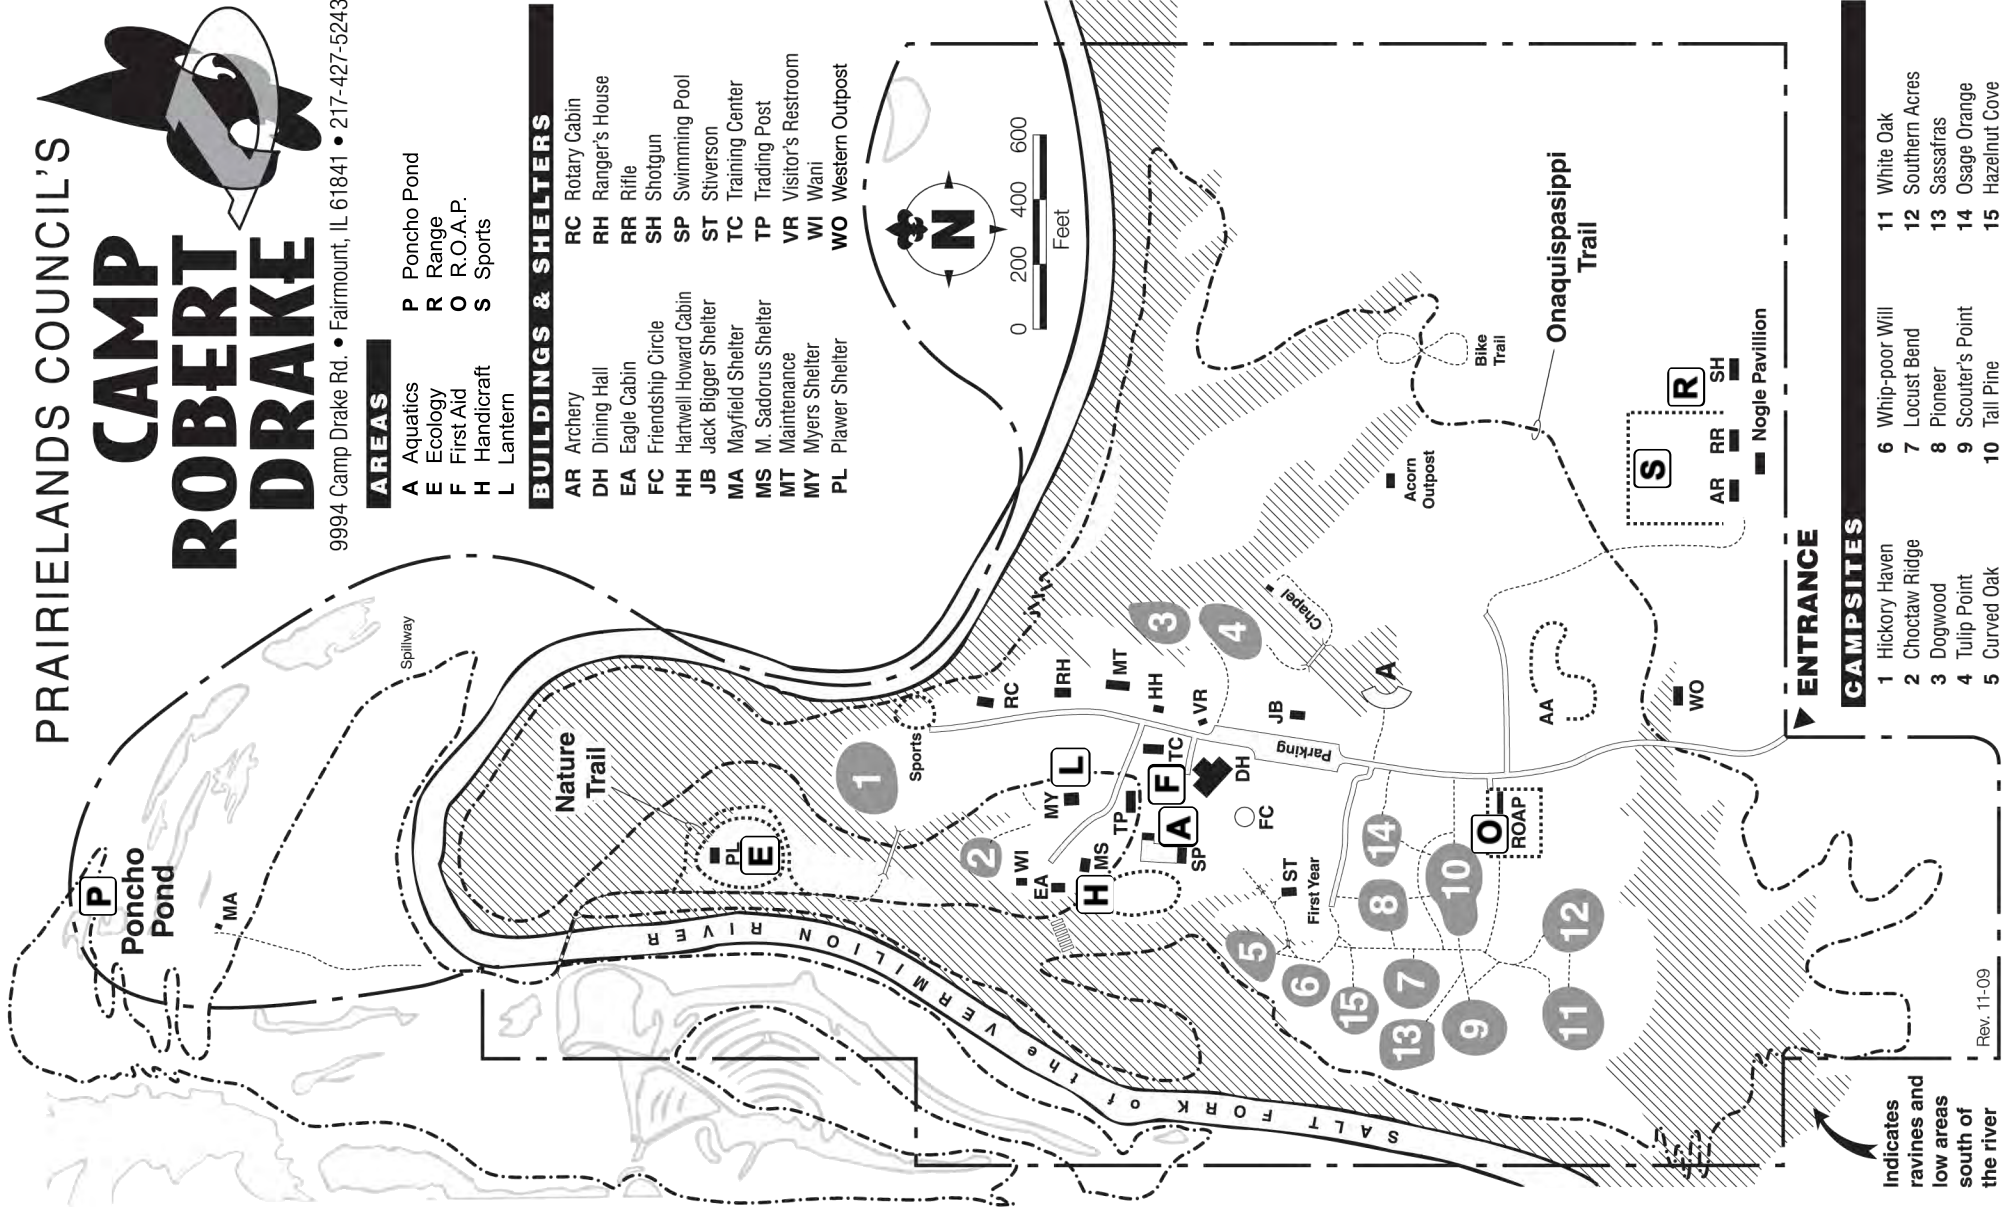

PRAIRIELANDS COUNCIL'S

CAMP ROBERT DRAKE

9994 Camp Drake Rd. • Fairmount, IL 61841 • 217-427-5243

AREAS

- A Aquatics
- E Ecology
- F First Aid
- H Handicraft
- L Lantern
- P Poncho Pond
- R Range
- O R.O.A.P.
- S Sports

BUILDINGS & SHELTERS

- AR Archery
- DH Dining Hall
- EA Eagle Cabin
- FC Friendship Circle
- HH Hartwell Howard Cabin
- JB Jack Bigger Shelter
- MA Mayfield Shelter
- MS M. Sadorus Shelter
- MT Maintenance
- MY Myers Shelter
- PL Player Shelter
- RC Rotary Cabin
- RH Ranger's House
- RR Rifle
- SH Shotgun
- SP Swimming Pool
- ST Stiverson
- TC Training Center
- TP Trading Post
- VR Visitor's Restroom
- WI Wani
- WO Western Outpost

ENTRANCE

CAMPSITES

- 1 Hickory Haven
- 2 Choctaw Ridge
- 3 Dogwood
- 4 Tulip Point
- 5 Curved Oak
- 6 Whip-poor Will
- 7 Locust Bend
- 8 Pioneer
- 9 Scouter's Point
- 10 Tall Pine
- 11 White Oak
- 12 Southern Acres
- 13 Sassafras
- 14 Osage Orange
- 15 Hazelnut Cove

Indicates ravines and low areas south of the river