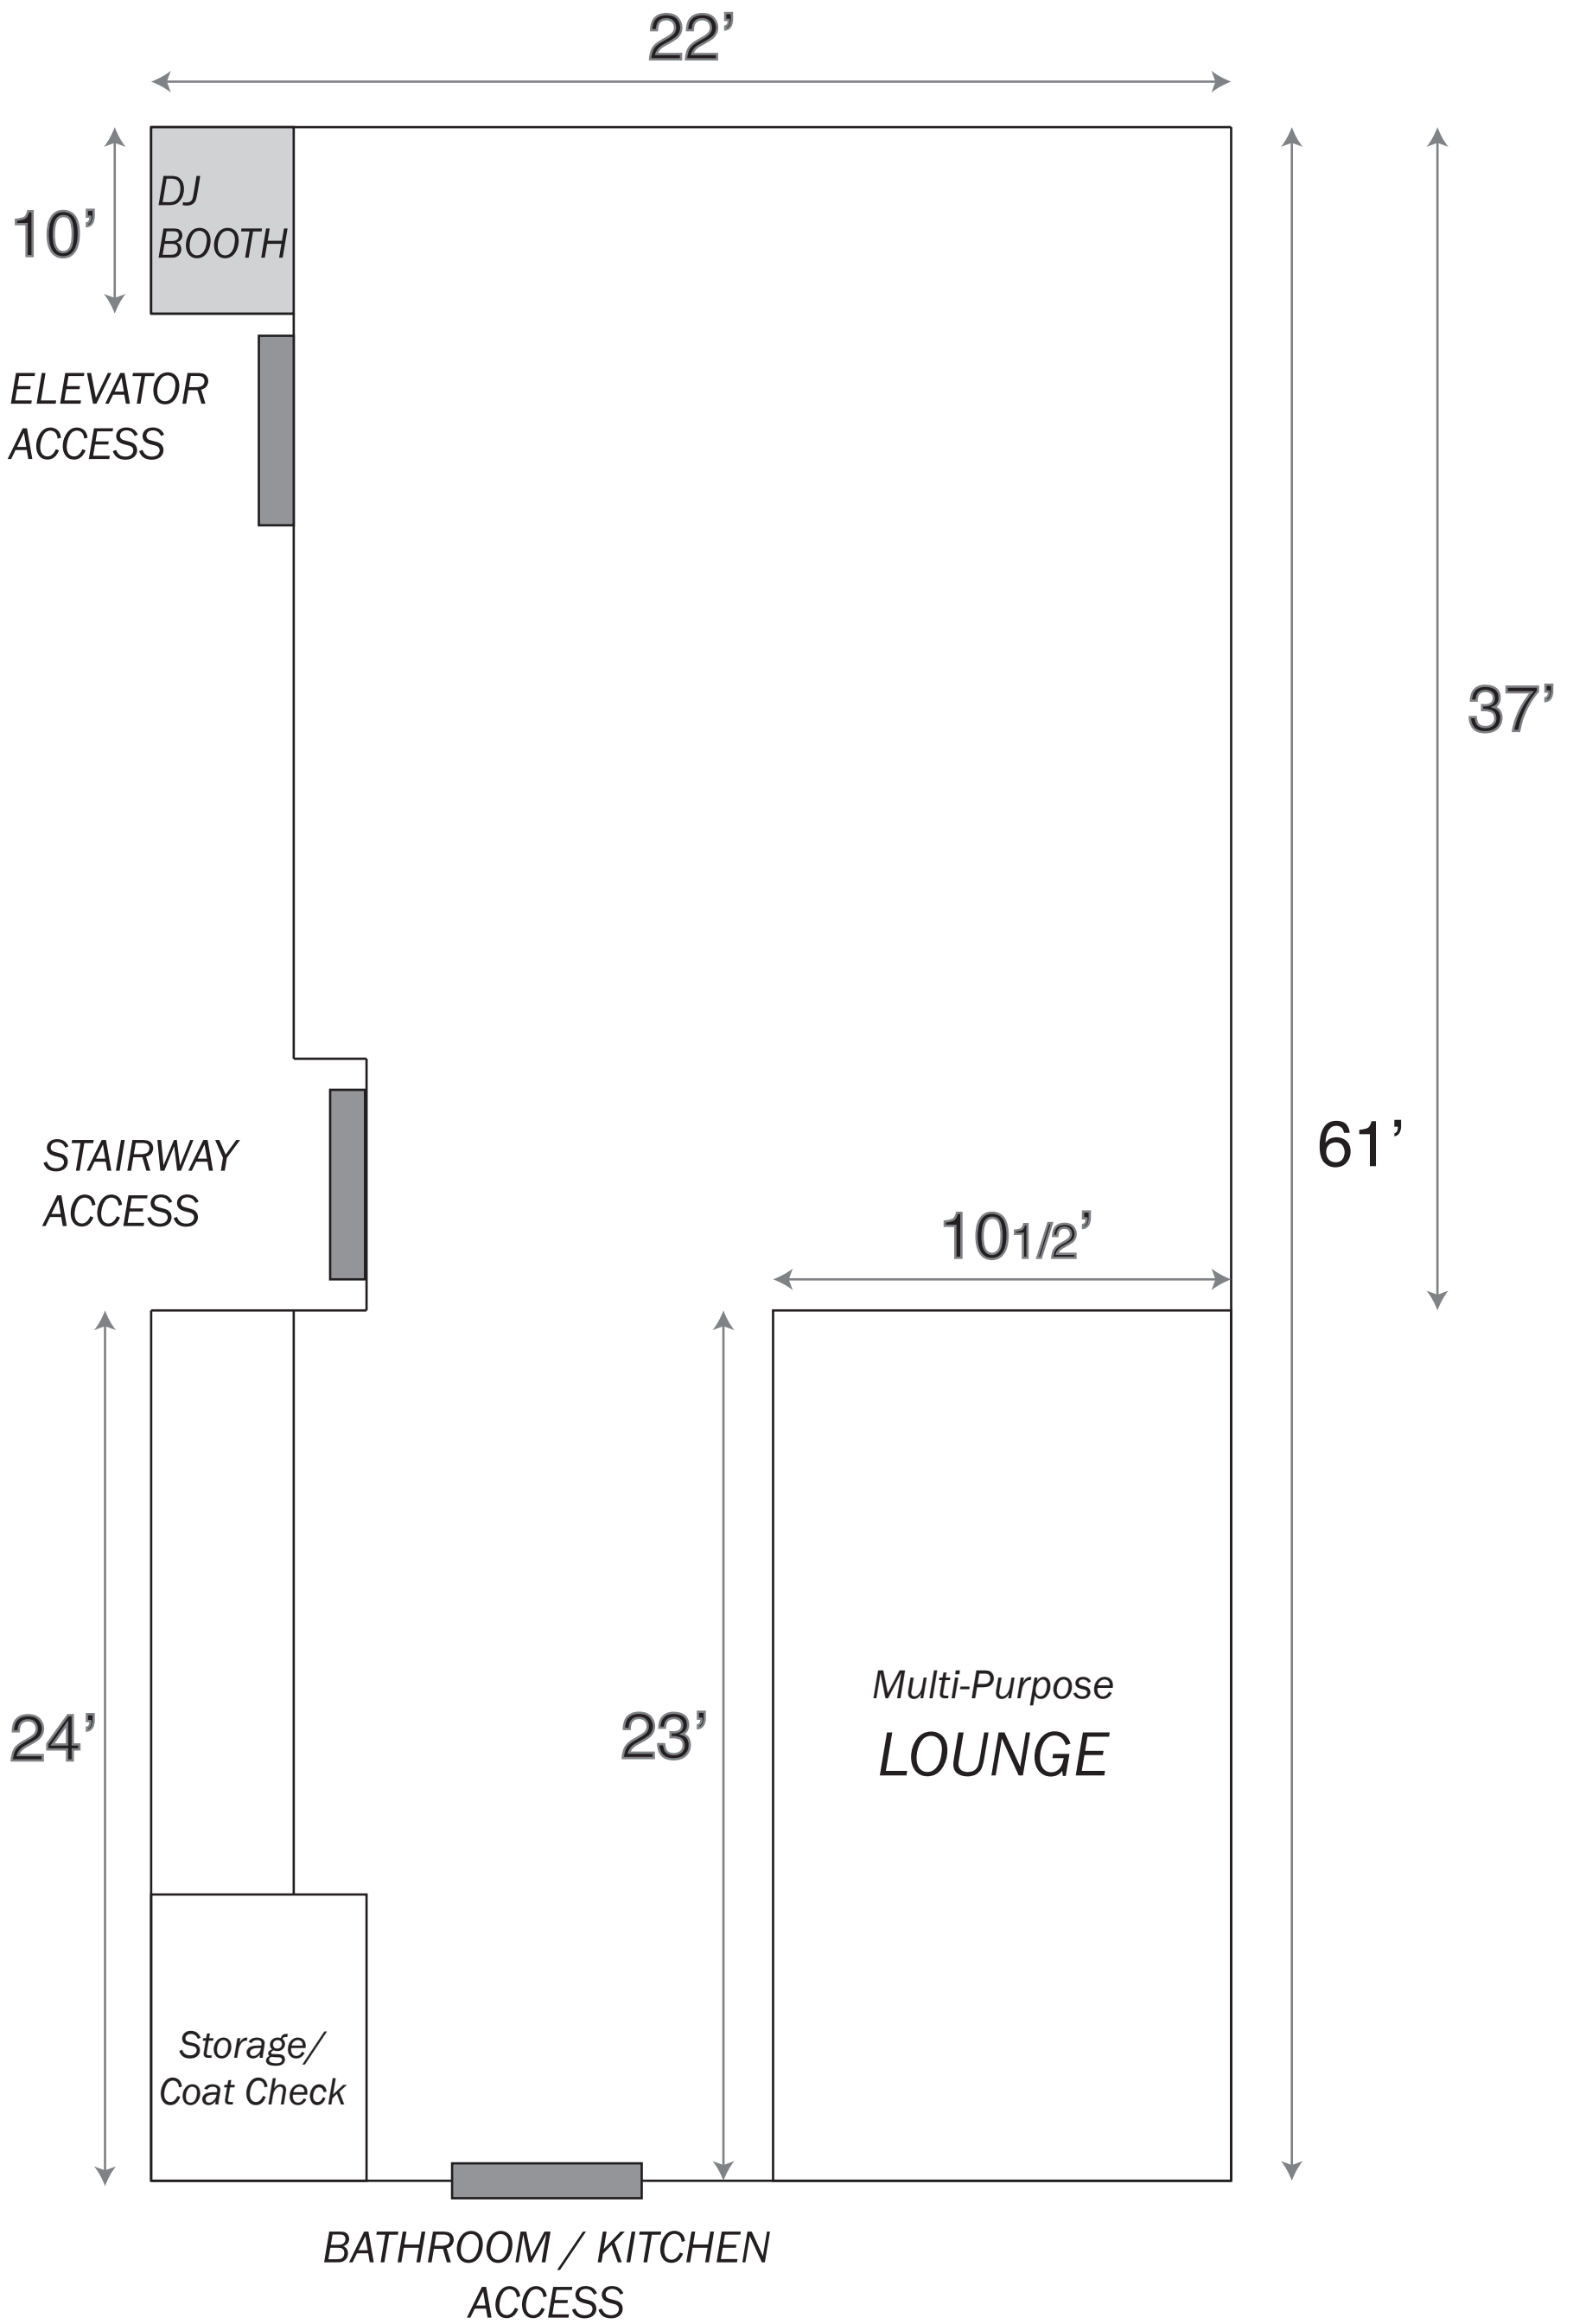

BROADWAY SIDE - WINDOWS

THE FARM SOHO
FLOOR PLAN