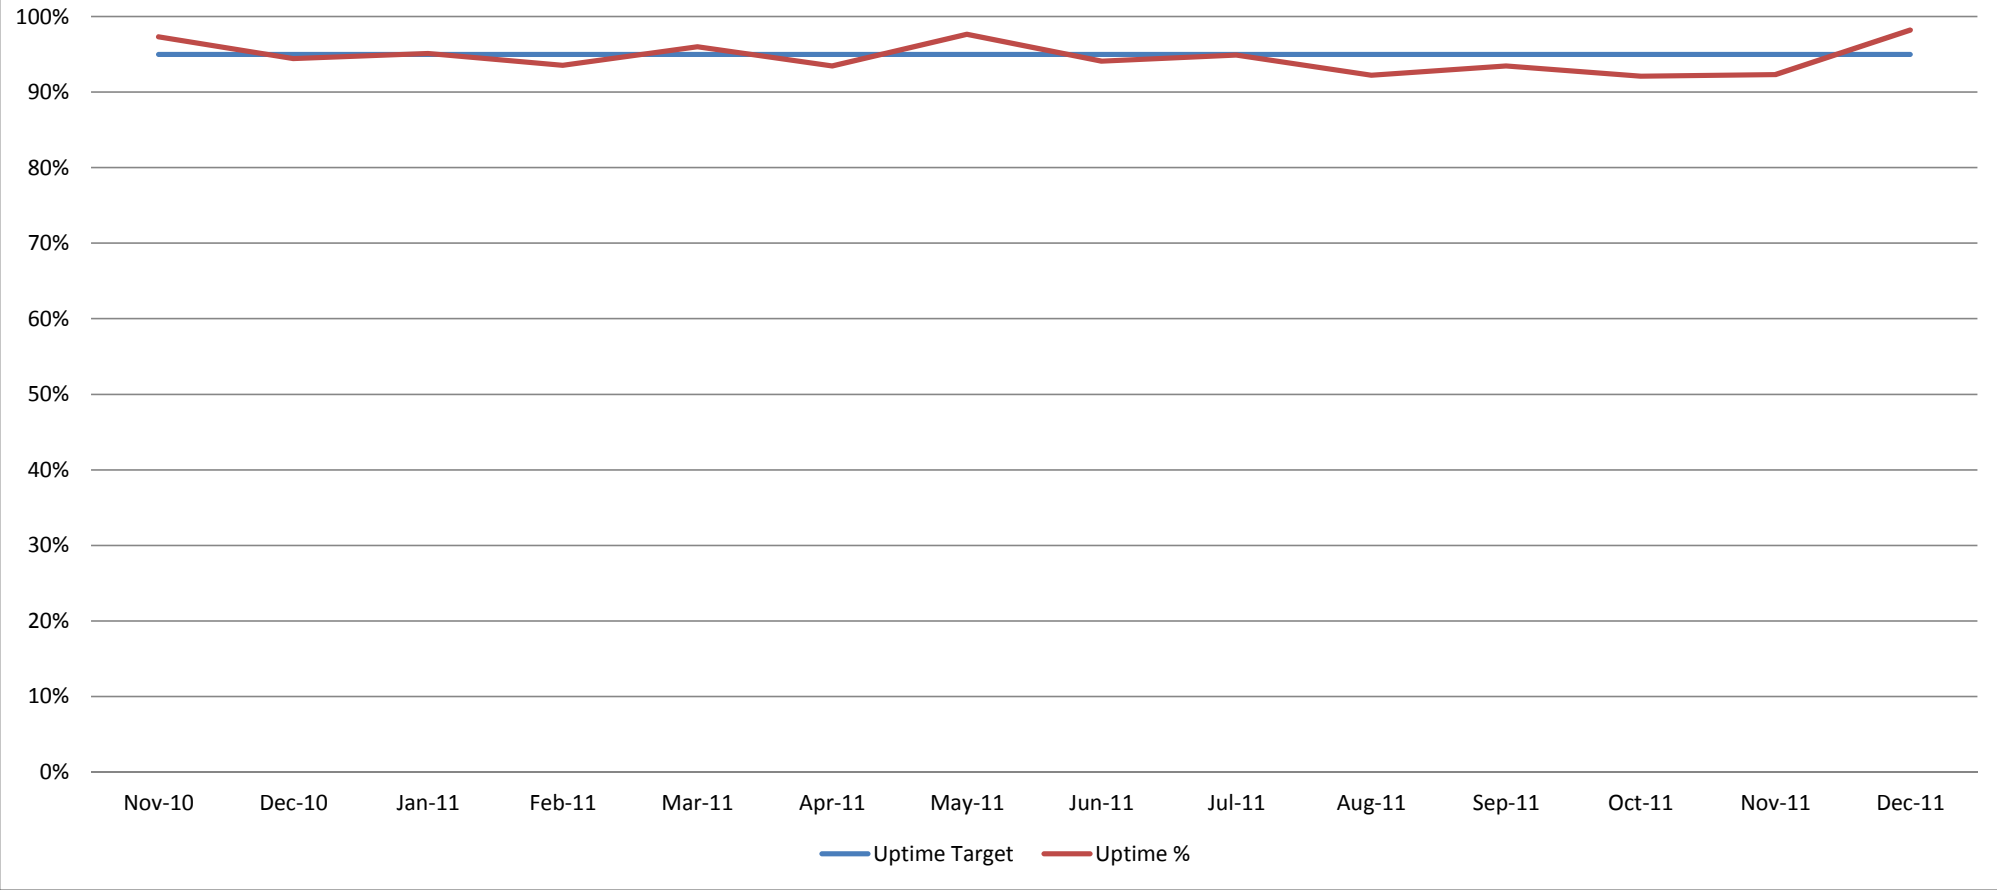

Equipment Uptime % 2011

| Date | Nov-10 | Dec-10 | Jan-11 | Feb-11 | Mar-11 | Apr-11 | May-11 | Jun-11 | Jul-11 | Aug-11 | Sep-11 | Oct-11 | Nov-11 | Dec-11 |
|---------------|--------|--------|--------|--------|--------|--------|--------|--------|--------|--------|--------|--------|--------|--------|
| Uptime Target | 95% | 95% | 95% | 95% | 95% | 95% | 95% | 95% | 95% | 95% | 95% | 95% | 95% | 95% |
| Uptime % | 97% | 94% | 95% | 94% | 96% | 93% | 98% | 94% | 95% | 92% | 93% | 92% | 92% | 98% |