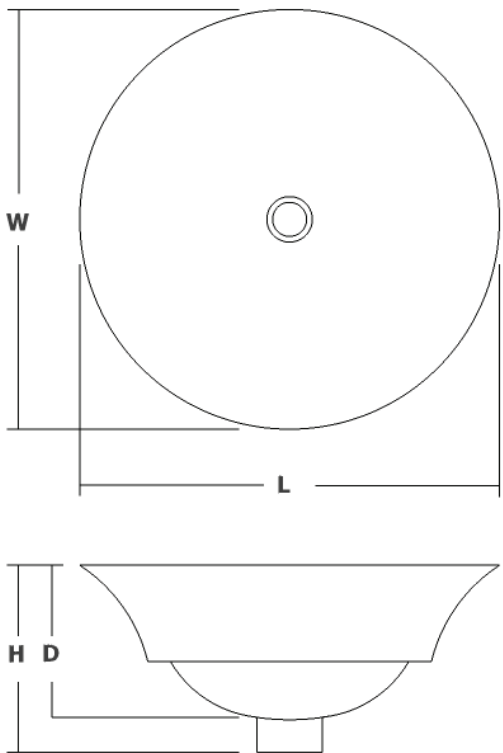

## BIG EASY

### SPECIFICATIONS:

#### Big Easy

Semi Recessed Vessel Application:

Big Easy: OD: 18.5" L x 18.5" W x 8.25" H x 6.75" D

Sink Portion Above Counter: 4"

Drain: 1.5"

ASME A112.19.1/CSA B45.2 Compliant