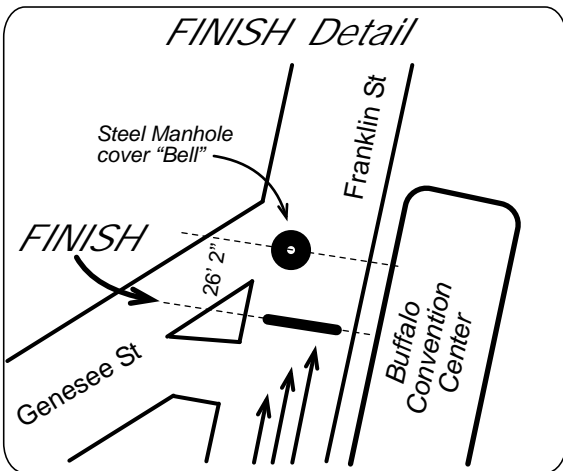

John Beishline Memorial 5K - 2015

Buffalo, NY

Certified Course
NY15008JJ
Effective: 4/02/2015
Through: 12/31/2025

Course Distance:	5 Km
Date Measured:	March 29, 2015
Measured By:	Jeff John <i>BuffaloRunners.com</i>
Calibration Course:	NY14078JG
Notes:	Runners may have use of entire road surface to attain shortest distance.

- ### Mile Splits
- START** 267 Pearl St, 63' before Pole # 279 and 66' after Pole # 255.
 - 1 MILE** 520 Franklin St, 35' before Pole # 520, after Allen St.
 - 2 MILE** 595 Delaware Ave, 10' before Pole # 593, before Allen St.
 - 3 MILE** Niagara Square, at manhole cover between Court St and Genesee St.
 - FINISH** 153 Franklin St, front of Convention Center, 22' 6" south of "Bell" manhole cover and mid-island at Genesee St.