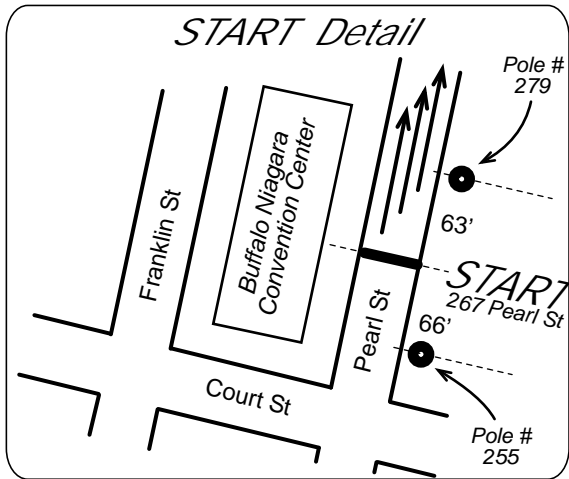

John Beishline Memorial 5K - 2015

Buffalo, NY

Certified Course
NY15008JJ
Effective: 4/02/2015
Through: 12/31/2025

Course Distance:	5 Km
Date Measured:	March 29, 2015
Measured By:	Jeff John <i>BuffaloRunners.com</i>
Calibration Course:	NY14078JG
Notes:	Runners may have use of entire road surface to attain shortest distance.

- ### Mile Splits
- START** 267 Pearl St, 63' before Pole # 279 and 66' after Pole # 255.
 - 1 MILE** 520 Franklin St, 35' before Pole # 520, after Allen St.
 - 2 MILE** 595 Delaware Ave, 10' before Pole # 593, before Allen St.
 - 3 MILE** Niagara Square, at manhole cover between Court St and Genesee St.
 - FINISH** 153 Franklin St, front of Convention Center, 22' 6" south of "Bell" manhole cover and mid-island at Genesee St.