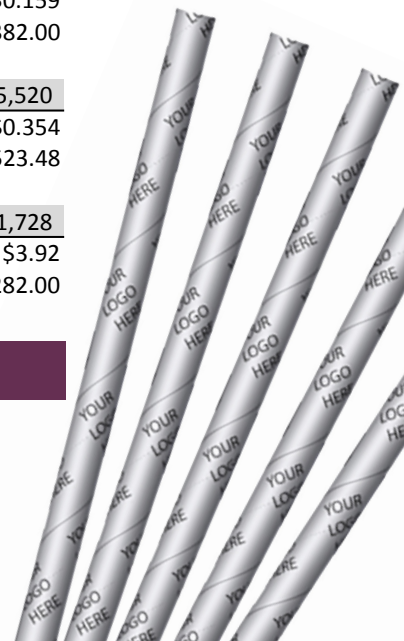

## Custom Paper Drinking Straws

ITEM	Quantity			
<b>CUSTOM PAPER STRAWS - Jumbo Eco-Flex® or Straight 7.75"</b>	4,800	9,600	57,600	115,200
List Price (Per Piece)	\$0.094	\$0.089	\$0.084	\$0.080
List Price (Per Case)	\$450.00	\$428.00	\$405.00	\$382.00
<b>CUSTOM PAPER STRAWS - Jumbo WRAPPED Eco-Flex® or Straight 7.75"</b>	3,200	6,400	38,400	76,800
List Price (Per Piece)	\$0.141	\$0.134	\$0.127	\$0.119
List Price (Per Case)	\$450.00	\$428.00	\$405.00	\$382.00
<b>CUSTOM PAPER STRAWS - Jumbo Eco-Flex® or Straight 10.5"</b>	4,800	9,600	57,600	115,200
List Price (Per Piece)	\$0.125	\$0.119	\$0.113	\$0.106
List Price (Per Case)	\$600.00	\$570.00	\$540.00	\$510.00
<b>CUSTOM PAPER STRAWS - Jumbo WRAPPED Eco-Flex® or Straight 10.5"</b>	3,200	6,400	38,400	76,800
List Price (Per Piece)	\$0.188	\$0.178	\$0.169	\$0.159
List Price (Per Case)	\$600.00	\$570.00	\$540.00	\$510.00
<b>CUSTOM PAPER STRAWS - Giant 7.75"</b>	2,800	5,600	33,600	67,200
List Price (Per Piece)	\$0.161	\$0.153	\$0.145	\$0.136
List Price (Per Case)	\$450.00	\$428.00	\$405.00	\$382.00
<b>CUSTOM PAPER STRAWS - Giant Wrapped 7.75"</b>	2,400	4,800	28,800	57,600
List Price (Per Piece)	\$0.188	\$0.178	\$0.169	\$0.159
List Price (Per Case)	\$450.00	\$428.00	\$405.00	\$382.00
<b>CUSTOM PAPER STRAWS - Giant 10.5"</b>	2,800	5,600	33,600	67,200
List Price (Per Piece)	\$0.161	\$0.153	\$0.145	\$0.136
List Price (Per Case)	\$450.00	\$428.00	\$405.00	\$382.00
<b>CUSTOM PAPER STRAWS - Giant Wrapped 10.5"</b>	2,400	4,800	28,800	57,600
List Price (Per Piece)	\$0.188	\$0.178	\$0.169	\$0.159
List Price (Per Case)	\$450.00	\$428.00	\$405.00	\$382.00
<b>CUSTOM PAPER STRAWS - Colossal 8.5"</b>	1,480	2,960	17,760	35,520
List Price (Per Piece)	\$0.417	\$0.396	\$0.375	\$0.354
List Price (Per Case)	\$616.67	\$586.52	\$555.00	\$523.48
<b>CUSTOM PAPER STRAWS - 24 Count Retail Pack (Packs)</b>	72	144	864	1,728
List Price (Per Pack)	\$4.167	\$4.08	\$4.000	\$3.92
List Price (Per Case)	\$300.00	\$294.00	\$288.00	\$282.00