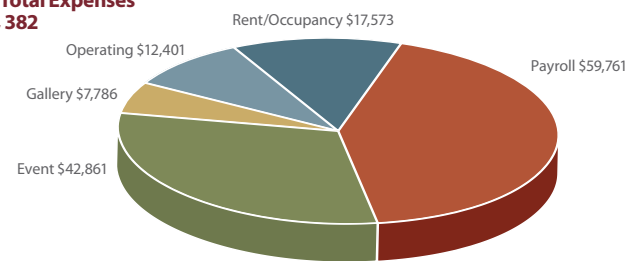

Mary Lee, Executive Director

TREASURER'S 2016 FINANCIAL REPORT TO MEMBERS

2016 Total Expenses \$140,382

2016 Total Income \$126,987

RED WING ARTS ASSOCIATION GRANTS/SPONSORS/PARTNERS

The Anderson Center at Tower View	Red Wing Area Fund
Area School District Art Departments: Ellsworth, Goodhue, Lake City and Red Wing	Red Wing Brewery
ArtReach	Red Wing Confectionery
Alliance Bank	Red Wing Credit Union
Buchanan Grocery	Red Wing Food Shelf
Capital Safety	Red Wing Shoe Company Foundation
City of Red Wing	Ripley's Rentals
Discovery Financials Centers, Inc	Sargent's Nursery
Edward Jones	Sheldon Theatre for the Performing Arts
First Farmers and Merchants Bank	Siewert's Towing and Repair
John and Marybess Goepfinger Family Charitable Fund	Simple Abundance
Goodhue County Abstract Company	Smith, Schafer & Associates
Goodhue County Extension Master Gardeners	Southeastern Minnesota Arts Council
Jones Family Foundation	Southern Minnesota Initiative Foundation
Josephson's Clothing	Speight & Lapegaard, PA
Liberty's Restaurant	Star Realty – Siewert Construction
Malmquist	Sturdiwheat Foods Inc.
Mayo Clinic Health Systems in Red Wing	The Levee
Minnesota State Arts Board	Uffda Shop
Palmquist Dental, PA	Wings
Potter Ridge	Xcel Energy Foundation
Red Wing Ace Hardware	