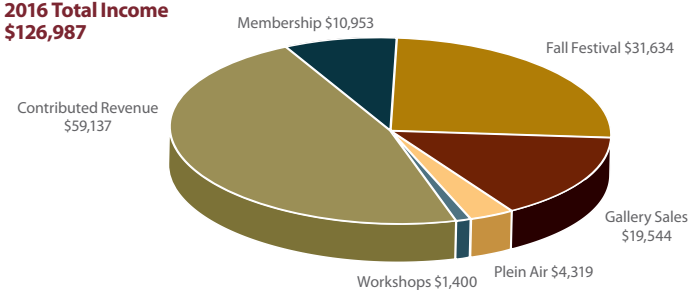

Mary Lee, Executive Director

TREASURER'S 2016 FINANCIAL REPORT TO MEMBERS

2016 Total Expenses \$140,382

2016 Total Income \$126,987

RED WING ARTS ASSOCIATION GRANTS/SPONSORS/PARTNERS

The Anderson Center at Tower View	Red Wing Area Fund
Area School District Art Departments: Ellsworth, Goodhue, Lake City and Red Wing	Red Wing Brewery
ArtReach	Red Wing Confectionery
Alliance Bank	Red Wing Credit Union
Buchanan Grocery	Red Wing Food Shelf
Capital Safety	Red Wing Shoe Company Foundation
City of Red Wing	Ripley's Rentals
Discovery Financials Centers, Inc	Sargent's Nursery
Edward Jones	Sheldon Theatre for the Performing Arts
First Farmers and Merchants Bank	Siewert's Towing and Repair
John and Marybess Goepfinger Family Charitable Fund	Simple Abundance
Goodhue County Abstract Company	Smith, Schafer & Associates
Goodhue County Extension Master Gardeners	Southeastern Minnesota Arts Council
Jones Family Foundation	Southern Minnesota Initiative Foundation
Josephson's Clothing	Speight & Lapegaard, PA
Liberty's Restaurant	Star Realty – Siewert Construction
Malmquist	Sturdiwheat Foods Inc.
Mayo Clinic Health Systems in Red Wing	The Levee
Minnesota State Arts Board	Uffda Shop
Palmquist Dental, PA	Wings
Potter Ridge	Xcel Energy Foundation
Red Wing Ace Hardware	