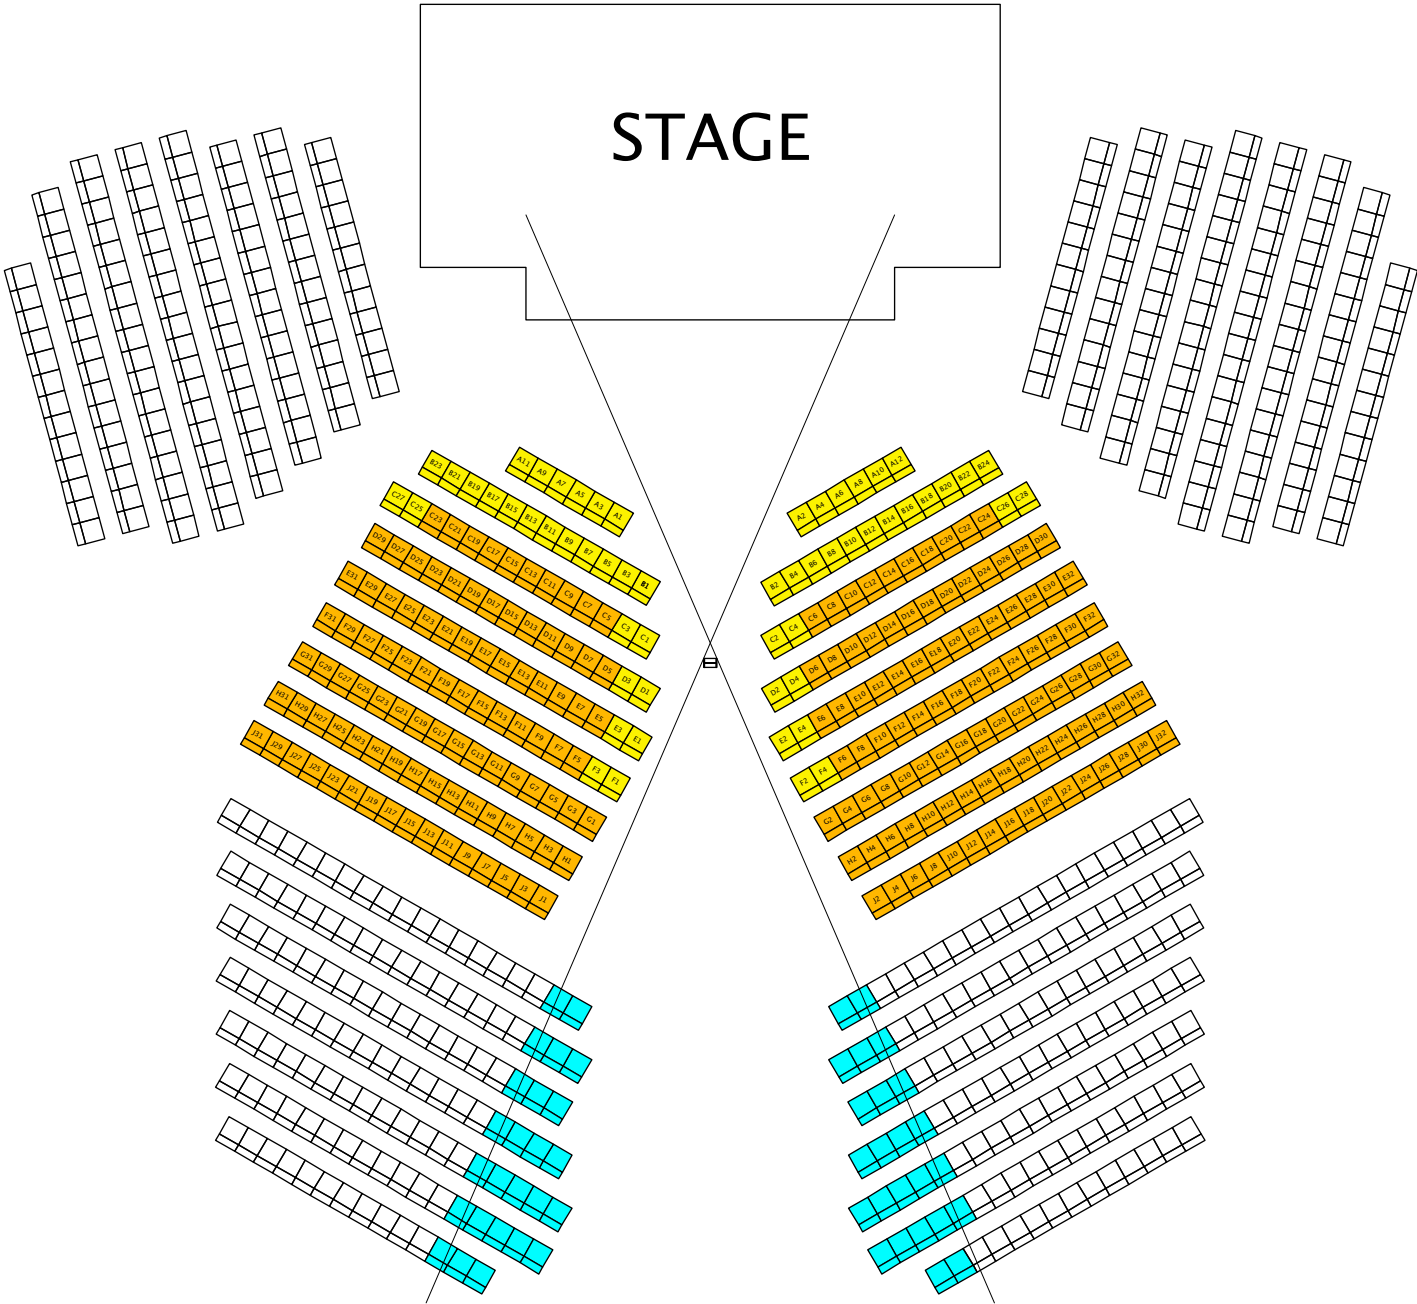

# WEST EDGE OPERA 2018 CRANEWAY FESTIVAL SEATING CHART

 PLATINUM SEATS  
 GOLD SEATS

 OBSTRUCTED VIEW MATA HARI