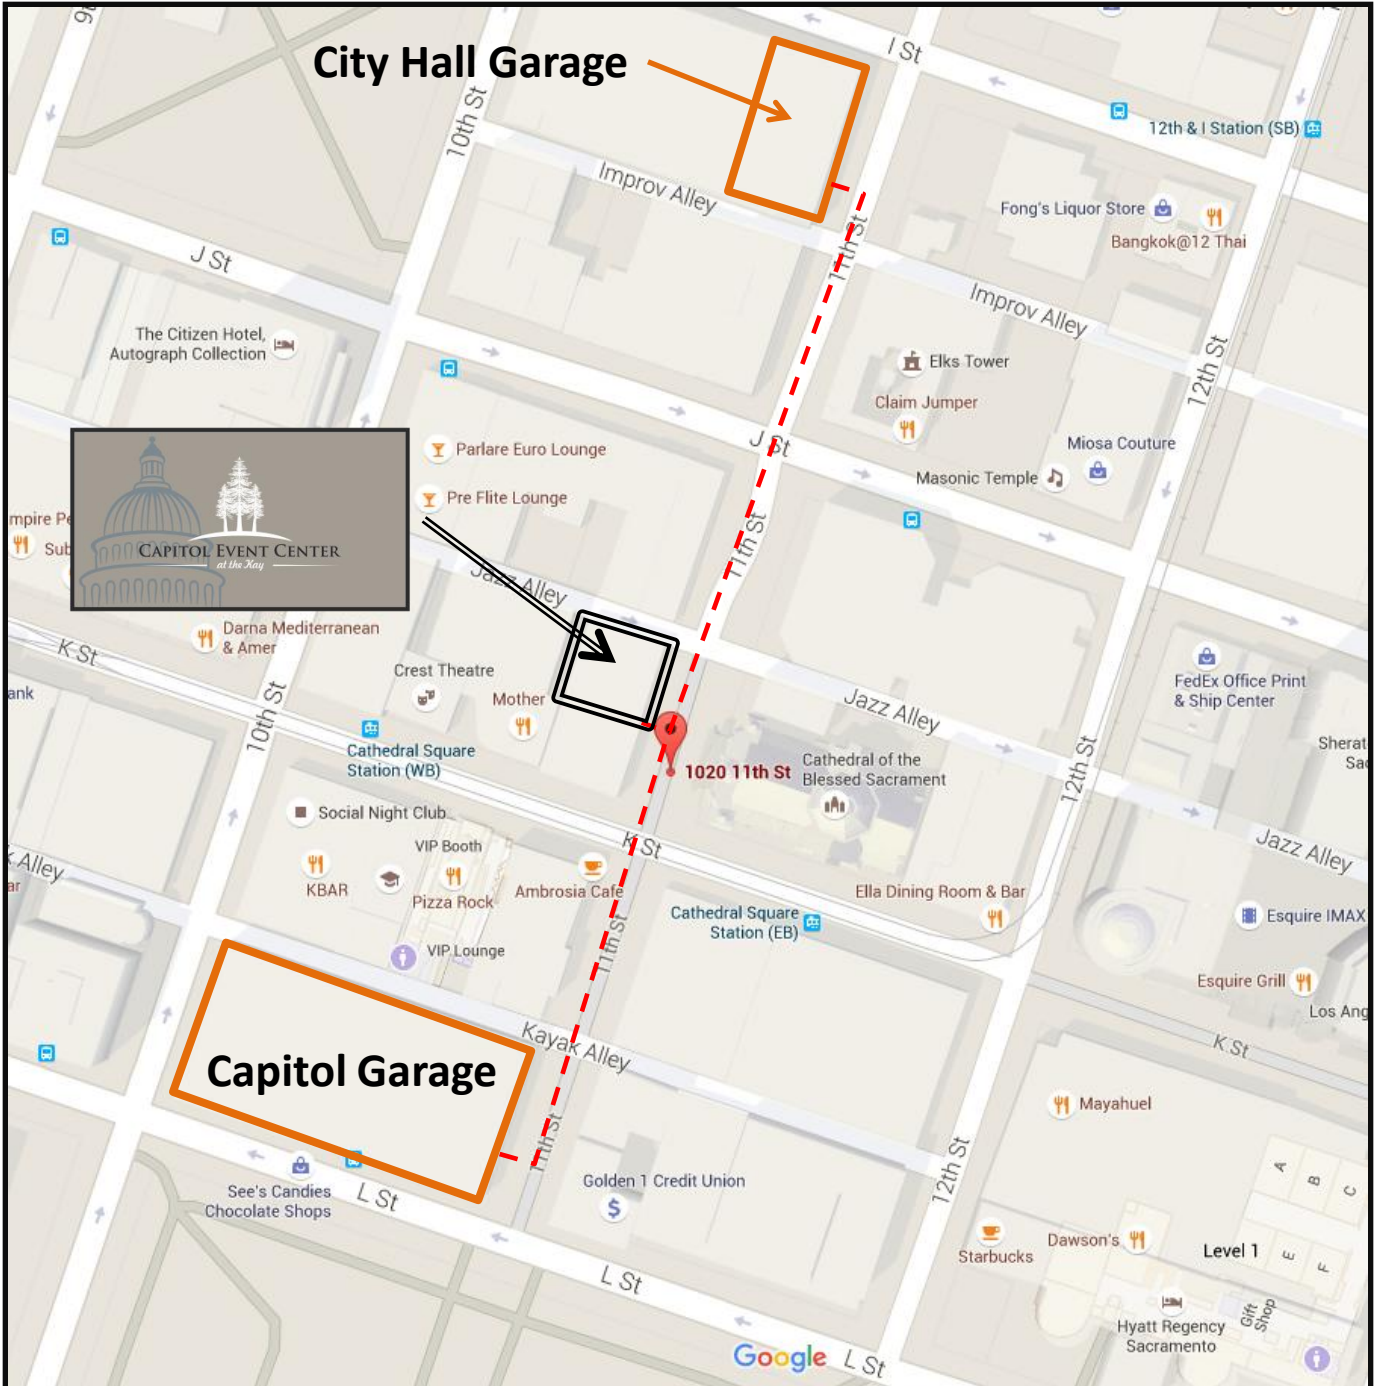

Parking Lots and Directions

Capitol Event Center
1020 11th Street
Sacramento, CA 95814