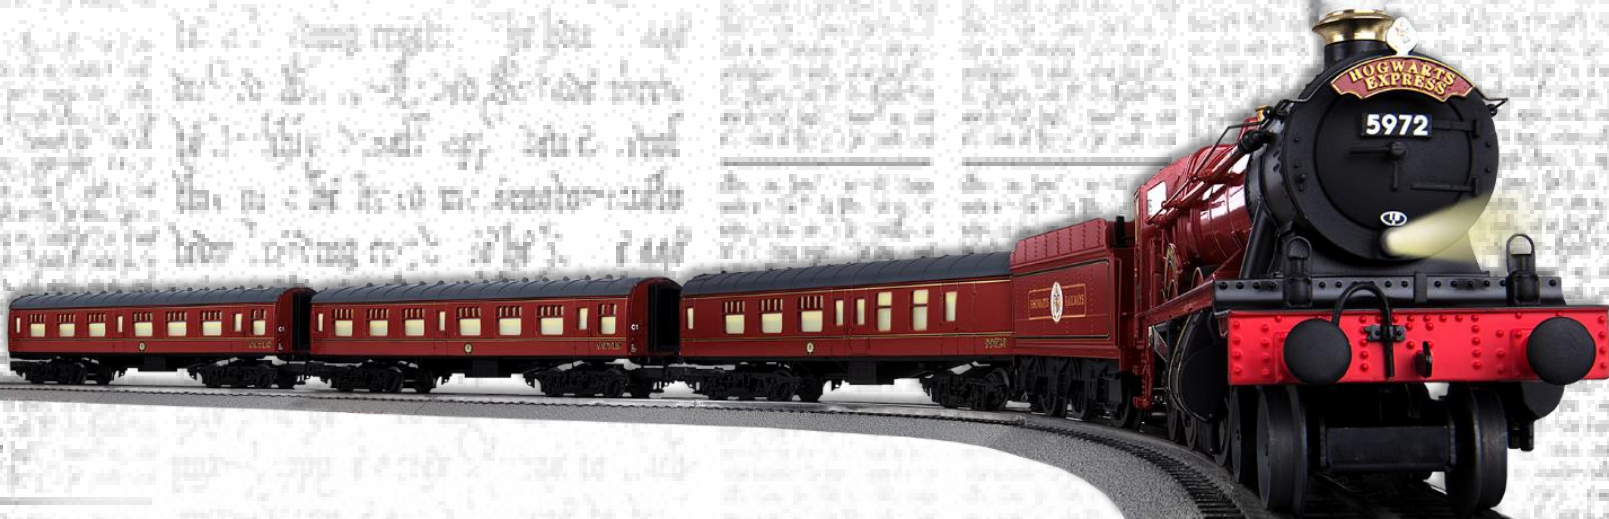

Hogwarts Express Ready-To-Run Electric O-Gauge Train Set 685418

They've crossed through the barrier to PLATFORM 9 3/4™, eyed the various goodies on the snack trolley and are headed to HOGWARTS™ School of Witchcraft and Wizardry aboard the HOGWARTS Express. These young witches and wizards are eager to learn every spell and potion, and the first years are anxiously discussing where the SORTING HAT™ will place them! So climb aboard the HOGWARTS Express and discover the magic and mystery that is HOGWARTS School of Witchcraft and Wizardry.