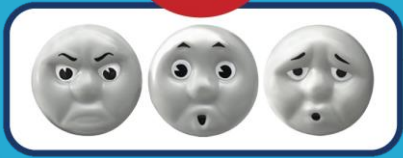

THOMAS & FRIENDS™

3
REMOVABLE
FACES!

Thomas & Friends™ Christmas Freight Ready-To-Run Electric O-Gauge Train Set 685324

This year celebrate the holidays with Thomas & Friends™. What started as an imagined conversation in the mind of a young boy has blossomed into an iconic train series that mesmerizes children across the globe. So, ignite your child's imagination year round with our Bluetooth equipped Thomas & Friends™ Christmas Freight LionChief Set!