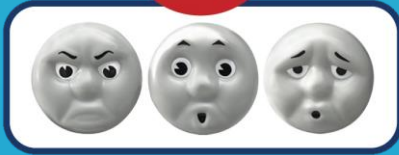

THOMAS & FRIENDS™

3
REMOVABLE
FACES!