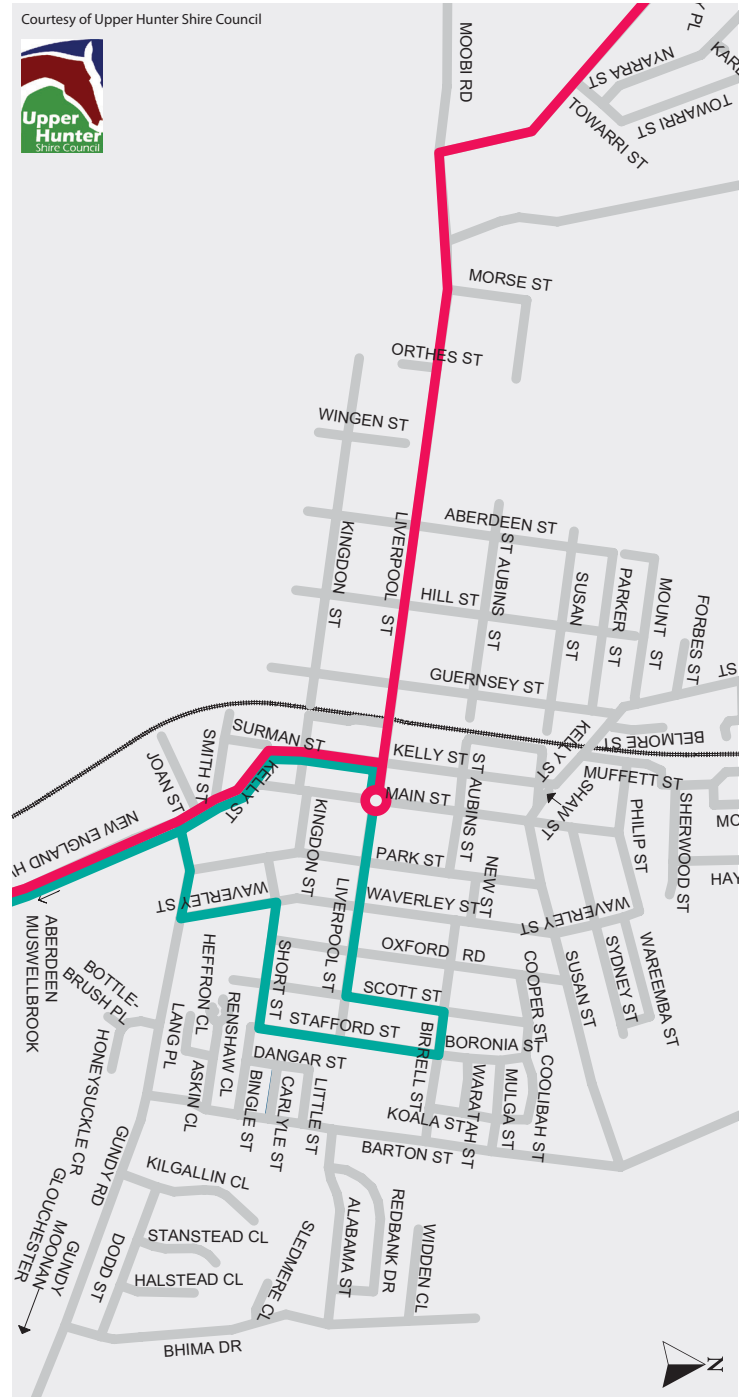

EFFECTIVE MARCH 2017

Muswellbrook, Aberdeen, Scone Timetable

MONDAY – FRIDAY

RUN NUMBER 414

Depot	6.50 am	4.35 pm
Muswellbrook Royal Hotel	6.55	-----
Muswellbrook NRMA	-----	4.45
Aberdeen Opp Railway Station	7.02	4.57
Scone Sheedy Park SATUR	7.17	5.14
Depart Scone Roundabout	7.25	5.24
Aberdeen Railway Station	7.40	5.36
Muswellbrook Doctors Surgery	7.50	-----
Muswellbrook Railway Station	-----	5.49
Muswellbrook TAFE	8.00	-----
Depot	8.01	5.55

DURING SCHOOL TERM ONLY

MORNING

Muswellbrook Railway Station	8.20 am
Scone High School	8.50
Aberdeen Railway Station	9.00
Muswellbrook	9.15

AFTERNOON

Muswellbrook Railway Station	2.30 pm
Aberdeen Opp Railway Station	2.40
Airlie House Scone	2.50
Muswellbrook Railway Station	3.35

SCHOOL HOLIDAYS ONLY

Muswellbrook Railway Station	3.25 pm
Muswellbrook NRMA	3.30
Aberdeen Opp Railway Station	3.40
Scone Hospital	3.55
Scone NAB Corner	3.58
Aberdeen Railway Station	4.13
Muswellbrook Doctors	4.25
Depot	4.30

Courtesy of Upper Hunter Shire Council

SCONE TOWN BUS SERVICE

- █ RUN NUMBER 414
- █ DENMAN, SCONE LOOP MID-MORNING