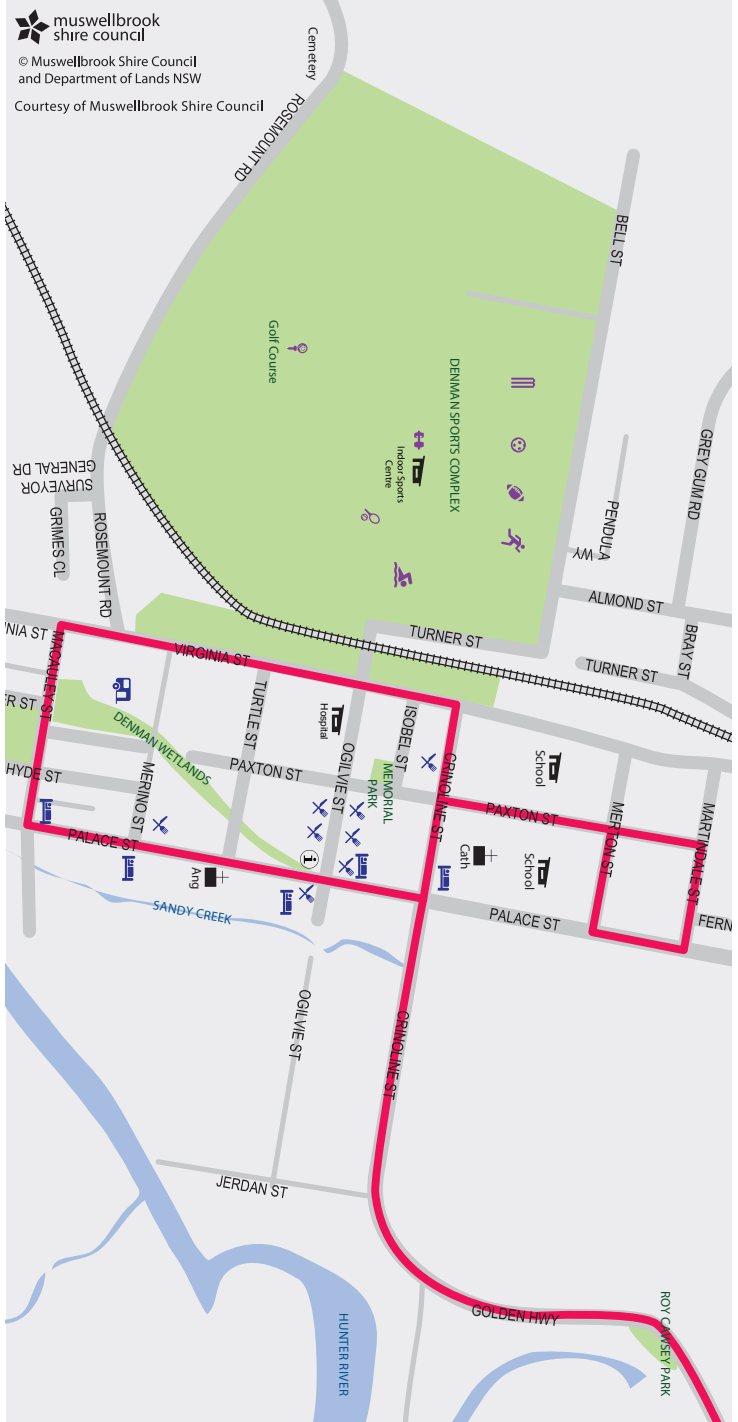

EFFECTIVE MARCH 2017

Denman, Muswellbrook, Scone Timetable

MONDAY – FRIDAY

DENMAN MORNING

Depot	8.03 am
Muswellbrook Railway Station	8.05
Denman Public School	8.32
St Joseph's Denman	8.35
Denman Caravan Park	8.38
Denman Information Centre	8.40
Muswellbrook Doctors	9.01
Muswellbrook Hospital	9.03
Muswellbrook Coles	9.10
Depot	9.13

DENMAN, SCONE LOOP MID-MORNING

Depot	10.45 am
Muswellbrook Railway Station	10.50
Muswellbrook Hospital	10.55
Muswellbrook NRMA	10.57
Aberdeen Valley Fair	11.09
Aberdeen Opp Railway Station	11.10
Scone Hospital	11.22
Scone NAB Corner	11.25
Aberdeen Railway Station	11.38
Aberdeen Valley Fair	11.40
Muswellbrook Doctors Surgery	11.50
Muswellbrook Hospital	11.53
Muswellbrook Railway Station	11.56
Denman Public School	12.20 pm
Denman Caravan Park	12.24
Denman Information Centre	12.30
Muswellbrook Railway Station	12.50
Muswellbrook Hospital	12.55
Muswellbrook NRMA	12.56
Depot	12.58

DENMAN AFTERNOON

Depot	2.15 pm
Muswellbrook Coles	2.17
Muswellbrook Hospital	2.28
Muswellbrook NRMA	2.30
Muswellbrook Railway Station	2.31
Denman Information Centre	2.55
Denman Caravan Park	2.57
Denman Public School	3.00
Muswellbrook Railway Station	3.30
Depot	3.35

DENMAN MORNING, MID-MORNING & AFTERNOON