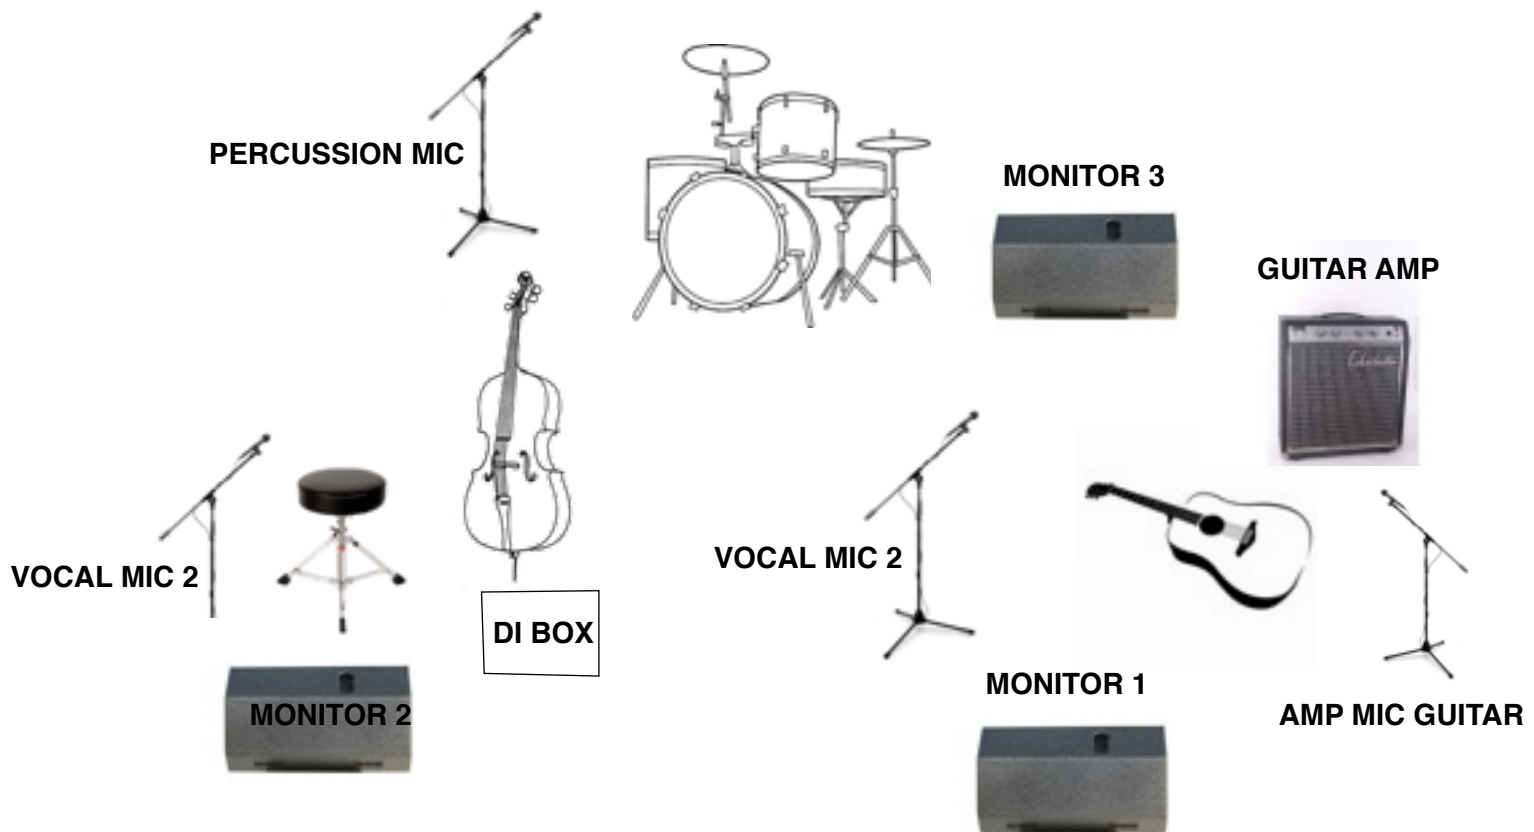

TECHNICAL RIDER

MATTHEW AUSTIN & BAND

CONTACT FOR TECHNICAL QUESTIONS: MATTHEW.AUSTIN@LIVE.CO.UK

GUITAR/VOCALS (MATTHEW AUSTIN)
CELLO/VOCALS (MATILDA PFEIFFER)
DRUMS/PERCUSSION (MIKO REIN)

STAGE LEFT - CELLO	STAGE MIDDLE - DRUMS	STAGE RIGHT - GUITAR
1. VOCAL MIC (SHURE SM 58)	1. BASSDRUM (MIC DYN)	1. VOCAL MIC (SURE)
2. CELLO (DI BOX)	2. SNAREDRUM (MIC DYN)	2. GUITAR AMP MIC
3. CHAIR FOR CELLO (DRUMSEAT, LOW CHAIR)	3. HI HAT (MIC COND)	
	4. OVERHEAD (MIC COND)	
	5. OVERHEAD (MIC COND)	
	6. PERCUSSION MIC (COND MIC)	

3 MONITORS ON 3 WAYS

THIS RIDER SHOWS OPTIMUM CONDITIONS. IN CASE OF QUESTIONS PLEASE CONTACT US