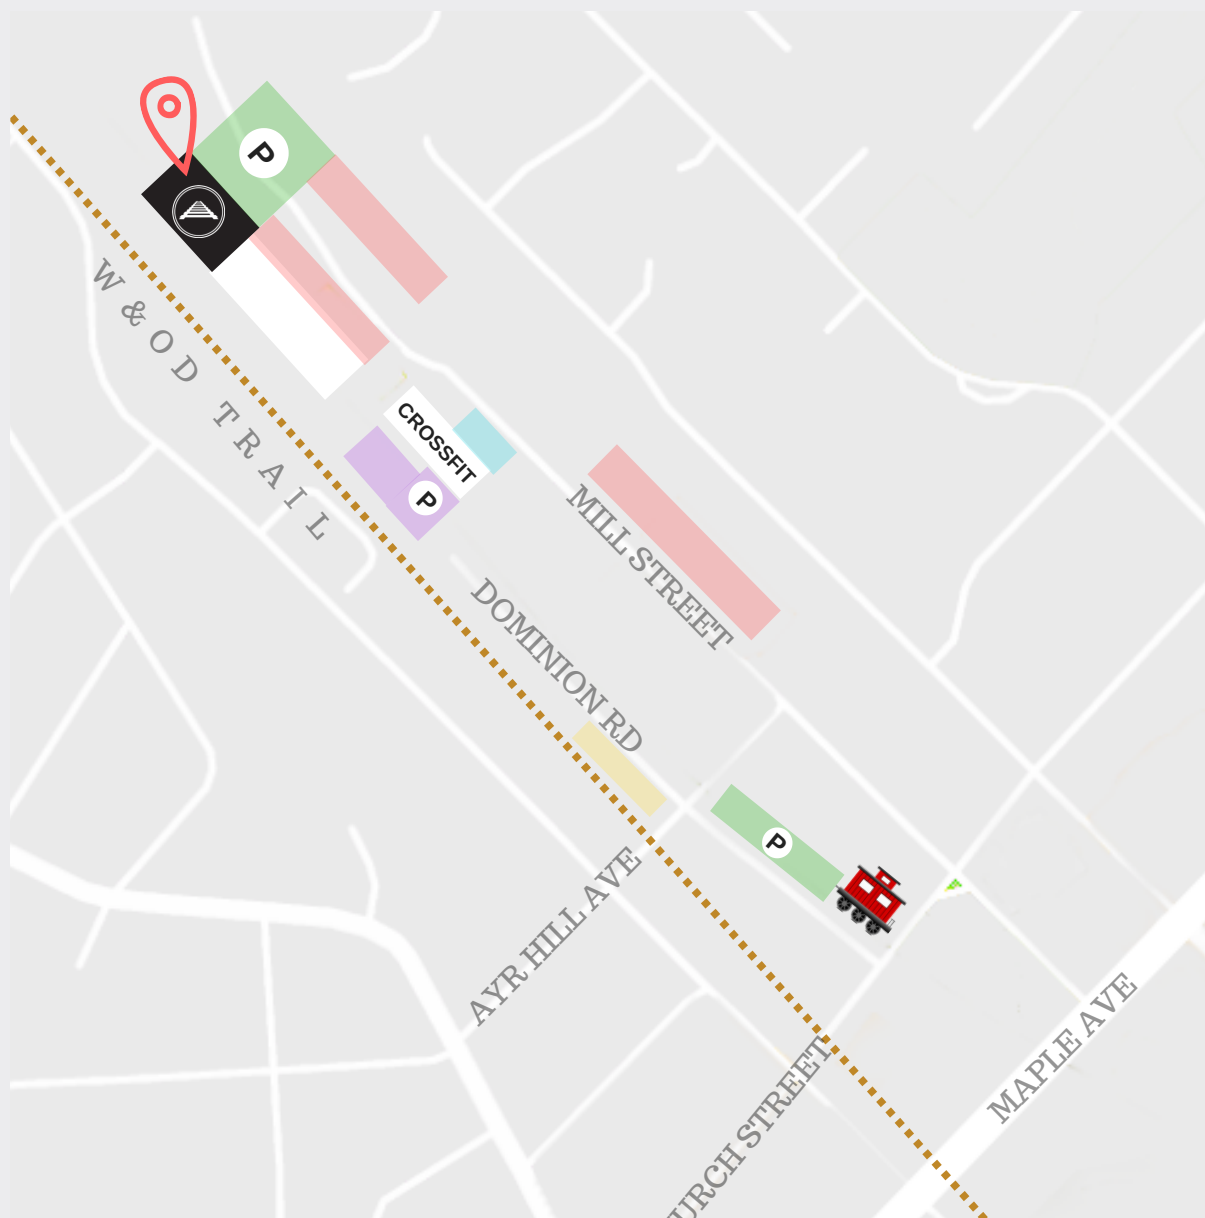

# Getting to Caboose

- |  |   |  |  |  |
|--|---|--|--|--|
|  park anytime |  do not park |  park after 6:30 pm M-F, 11:30 am Sat-Sun |  park after 6:30 pm M-F, any time Sat.-Sun. |  park after 6:00 pm |
|--|---|--|--|--|

520 Mill Street SE, Vienna VA 22180