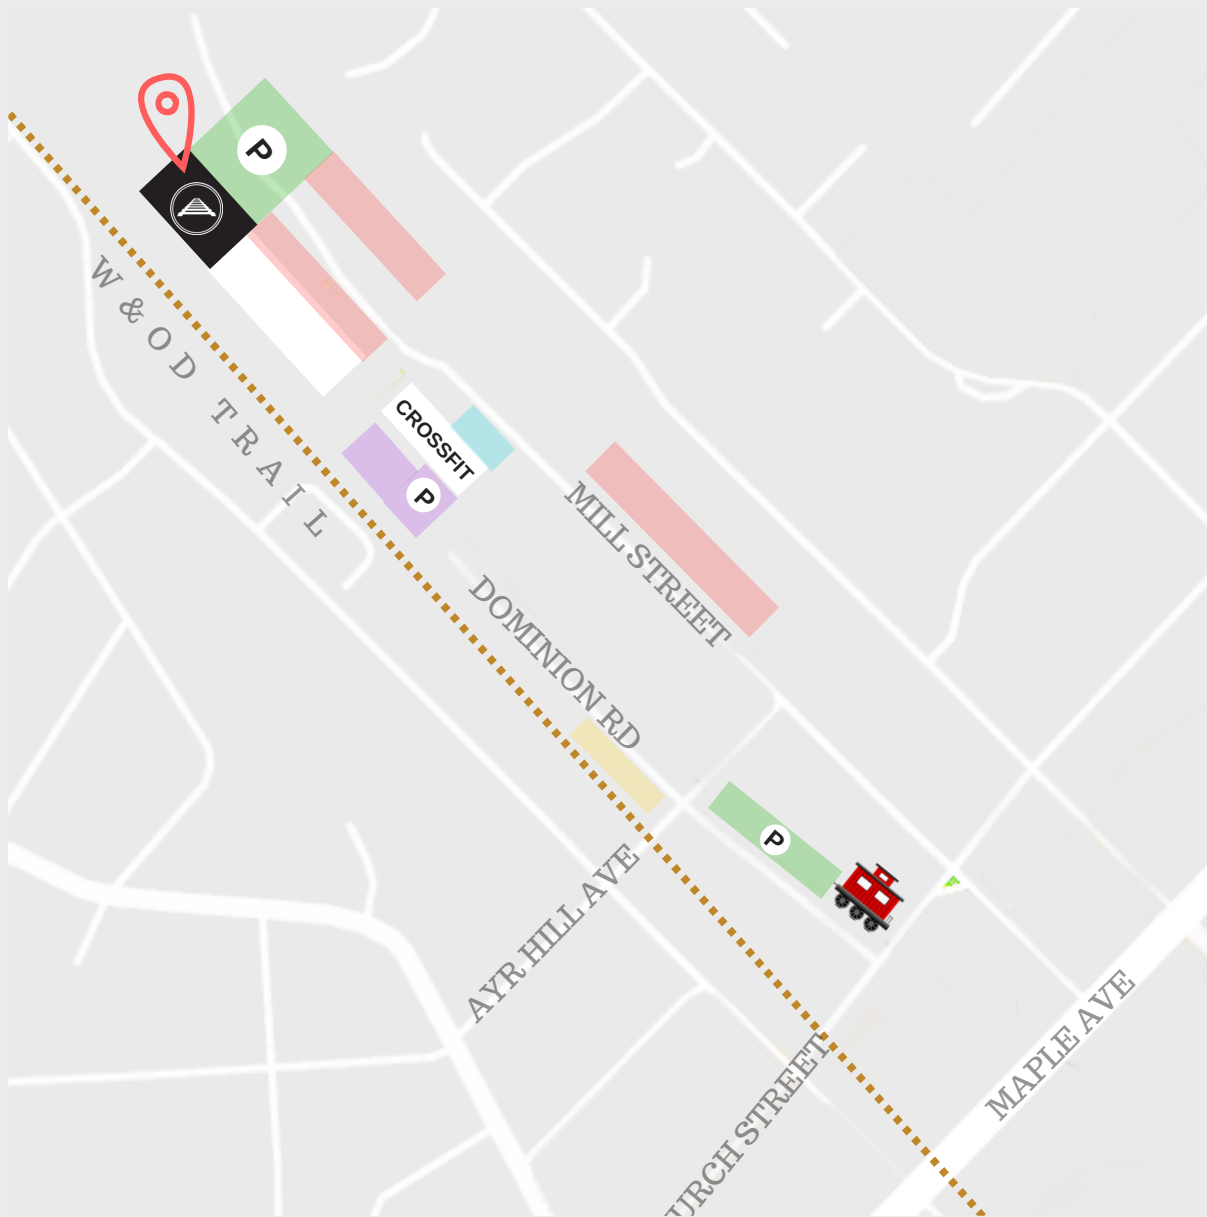

Getting to Caboose

-  park anytime
-  do not park
-  park after 7:30 pm M-F, 11:30 am Sat-Sun
-  park after 6:30 pm M-F, any time Sat.-Sun.
-  park after 6:00 pm

520 Mill Street SE, Vienna VA 22180