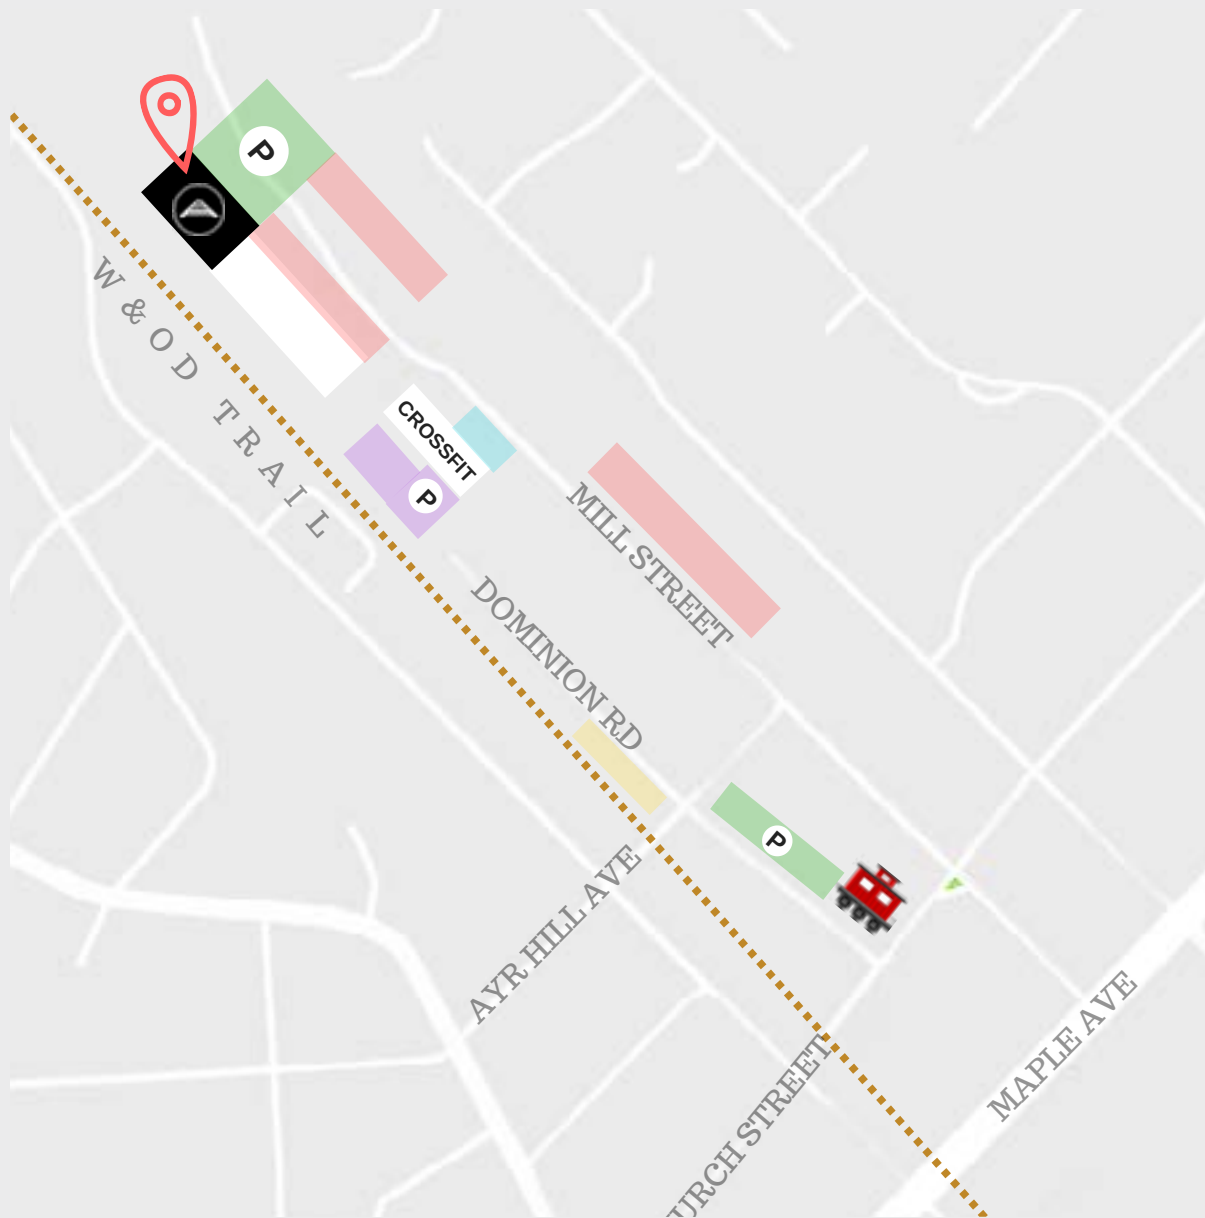

Getting to Caboose

- | | | | | |
|--|---|--|--|--|
|  park anytime |  do not park |  park after 7:30 pm M-F, 11:30 am Sat-Sun |  park after 6:30 pm M-F, any time Sat.-Sun. |  park after 6:00 pm |
|--|---|--|--|--|

520 Mill Street NE, Vienna VA 22180