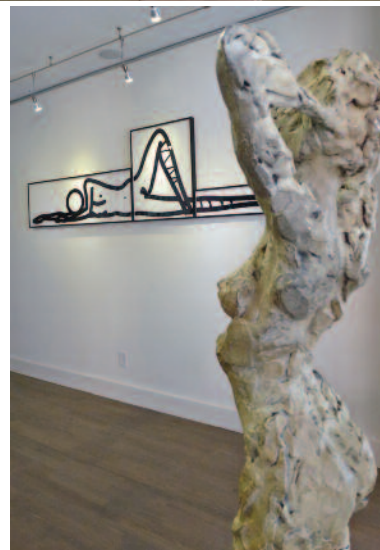

Julian Opie and Danielle Barbeau