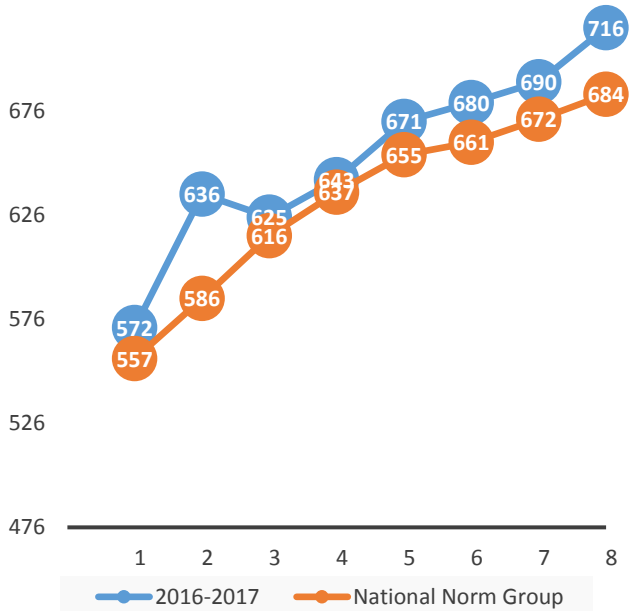

VALLEY CHRISTIAN SCHOOL STUDENT ACHIEVEMENT COMPARISON*

READING

MATH

SCIENCE

SOCIAL STUDIES

**Data shows VCS mean scaled scores by grade level from 2016-2017
Versus National Norm Group data taken from U.S. Private Schools in the
Association of Christian Schools International (ACSI)*