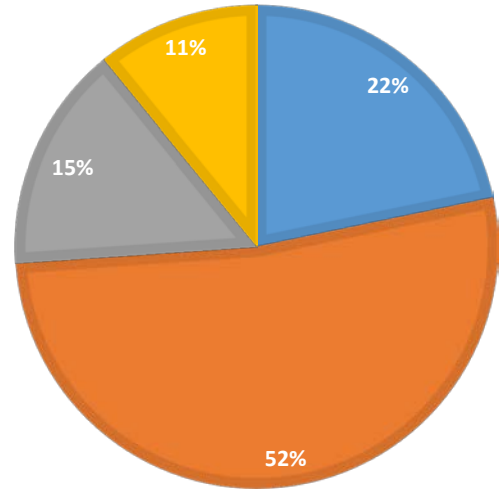

2015-2016 TERRA NOVA BIBLE ASSESSMENT (K-8)

■ Advanced ■ Proficient ■ Basic ■ Below Basic