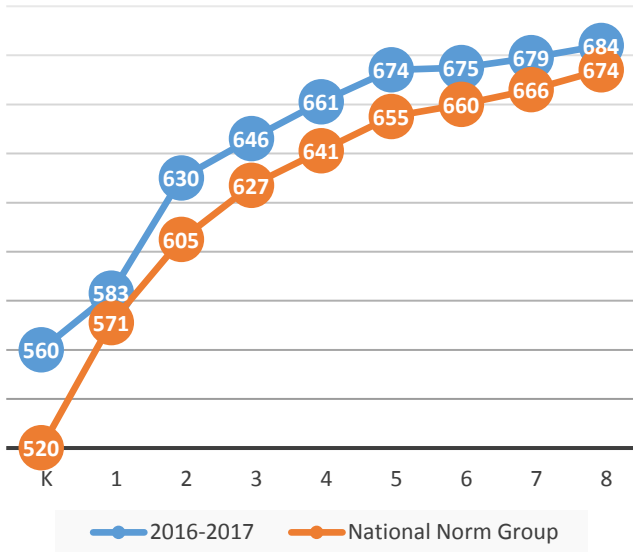

VALLEY CHRISTIAN SCHOOL STUDENT ACHIEVEMENT COMPARISON*

READING

MATH

SCIENCE

SOCIAL STUDIES

**Data shows VCS mean scaled scores by grade level from 2016-2017
Versus National Norm Group data taken from U.S. Private Schools in the
Association of Christian Schools International (ACSI)*