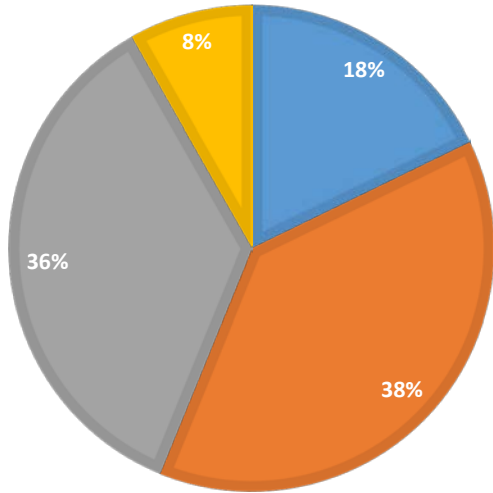

2014-2015 TERRA NOVA BIBLE ASSESSMENT (K-8)

■ Advanced ■ Proficient ■ Basic ■ Below