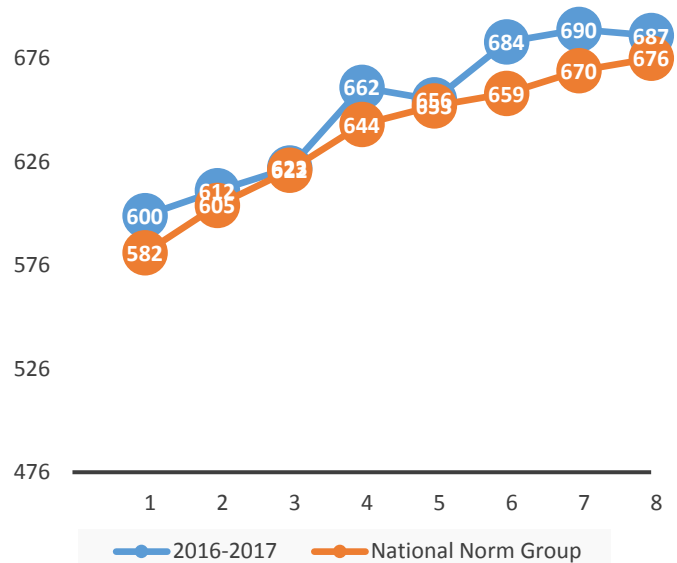

VALLEY CHRISTIAN SCHOOL STUDENT ACHIEVEMENT COMPARISON*

READING

MATH

SCIENCE

SOCIAL STUDIES

**Data shows VCS mean scaled scores by grade level from 2016-2017
Versus National Norm Group data taken from U.S. Private Schools in the
Association of Christian Schools International (ACSI)*