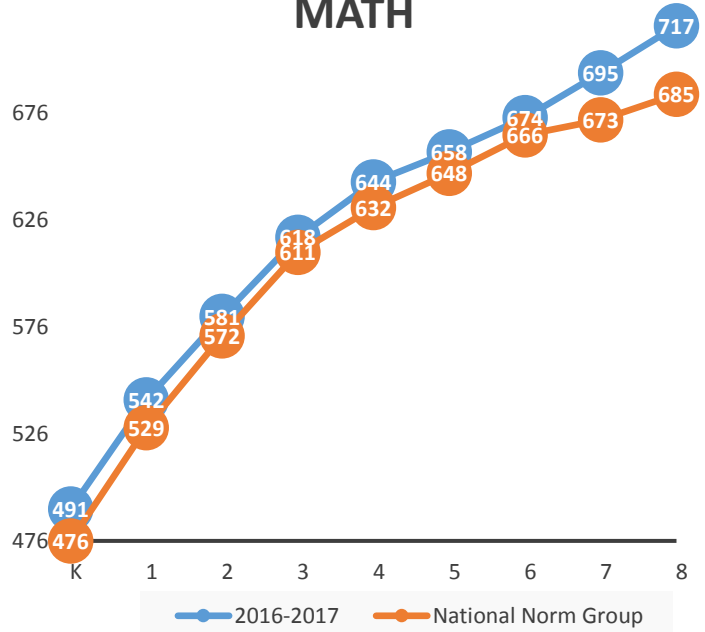

VALLEY CHRISTIAN SCHOOL STUDENT ACHIEVEMENT COMPARISON*

READING

MATH

SCIENCE

SOCIAL STUDIES

**Data shows VCS mean scaled scores by grade level from 2016-2017
Versus National Norm Group data taken from U.S. Private Schools in the
Association of Christian Schools International (ACSI)*