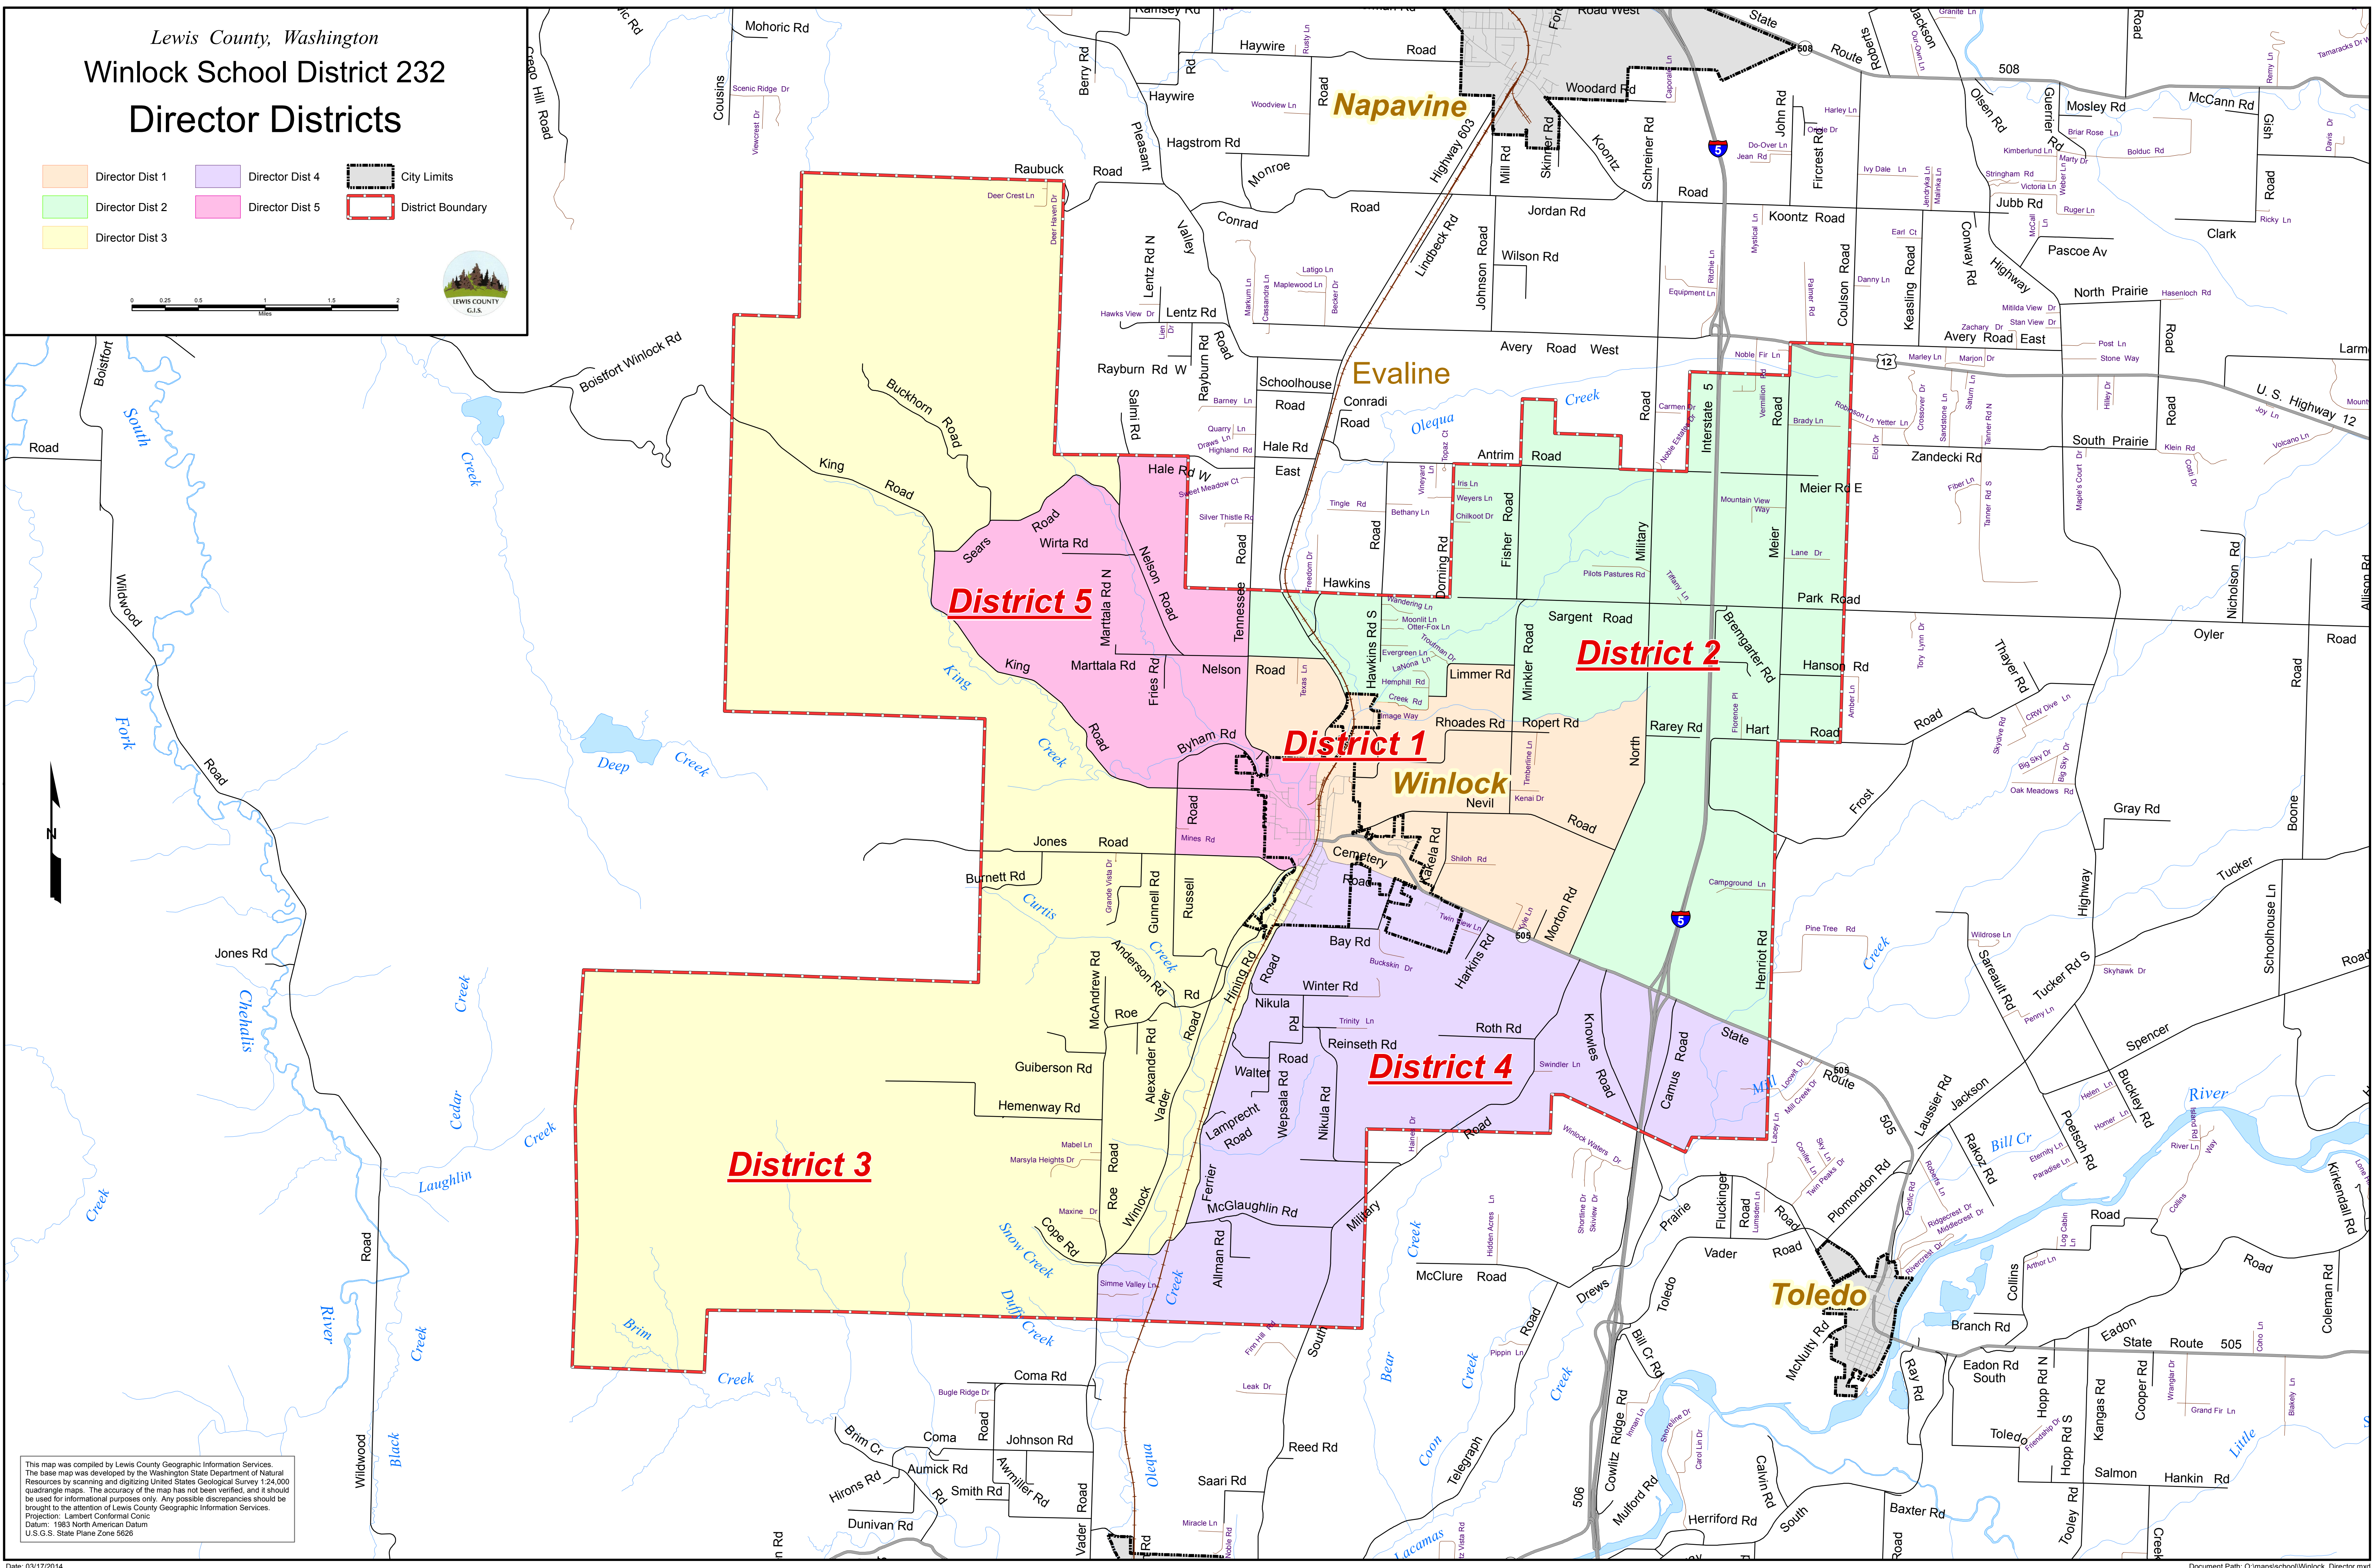

Lewis County, Washington
Winlock School District 232
Director Districts

- Director Dist 1
- Director Dist 2
- Director Dist 3
- Director Dist 4
- Director Dist 5
- City Limits
- District Boundary