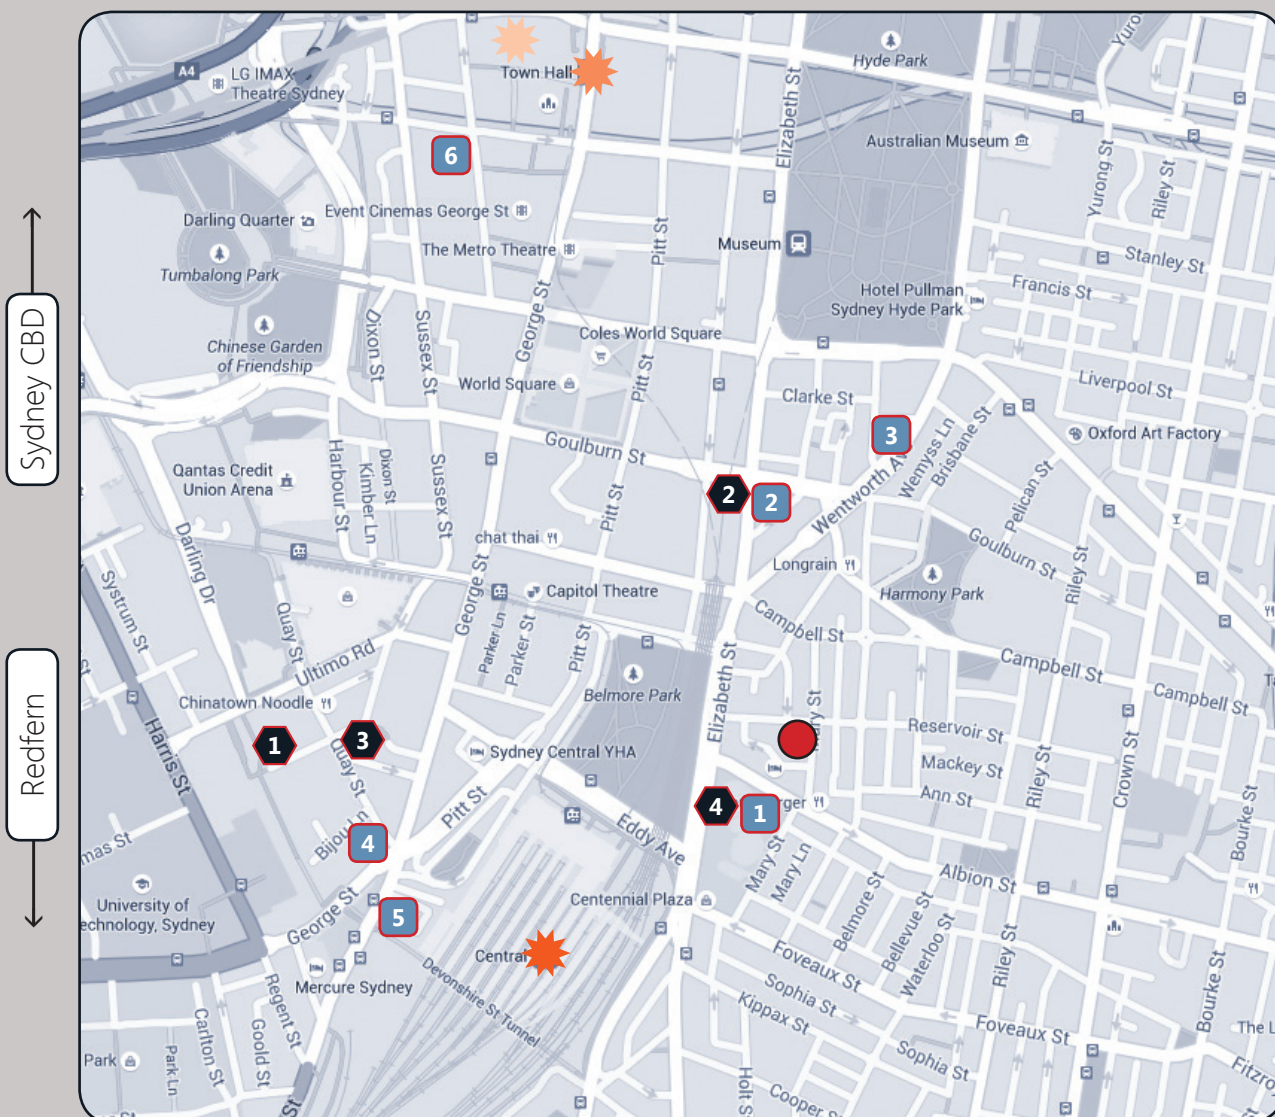

Accommodation & parking map

- 1** Rydges Sydney Central
(formerly Sebel Surry Hills),
28 Albion Street, Surry Hills

- 2** The Vibe Hotel,
111 Goulburn Street, Sydney

- 3** Travelodge Hotel, 27 Wentworth
Avenue, Sydney

- Rendezvous Central Hotel,
- 4** Corner of George & Quay Streets,
Sydney

- 5** Adina Apartment Hotel Sydney,
Central, 2 Lee Street, Haymarket

- 6** Adina Apartment Hotel Sydney,
511 Kent Street, Sydney

-  NSW Teachers Federation,
23-33 Mary Street, Surry Hills

- 1** The Novotel Sydney Central Car Park,
169-179 Thomas Street, Haymarket

- 2** Secure Parking, Corner Goulburn &
Elizabeth Streets (Entry via Goulburn Street)

- 3** Wilson Car Park, 187 Thomas Street,
Haymarket

- 4** Rydges Sydney Central Car Park

-  Central Train Station

-  Town Hall Train Station

-  Town Hall