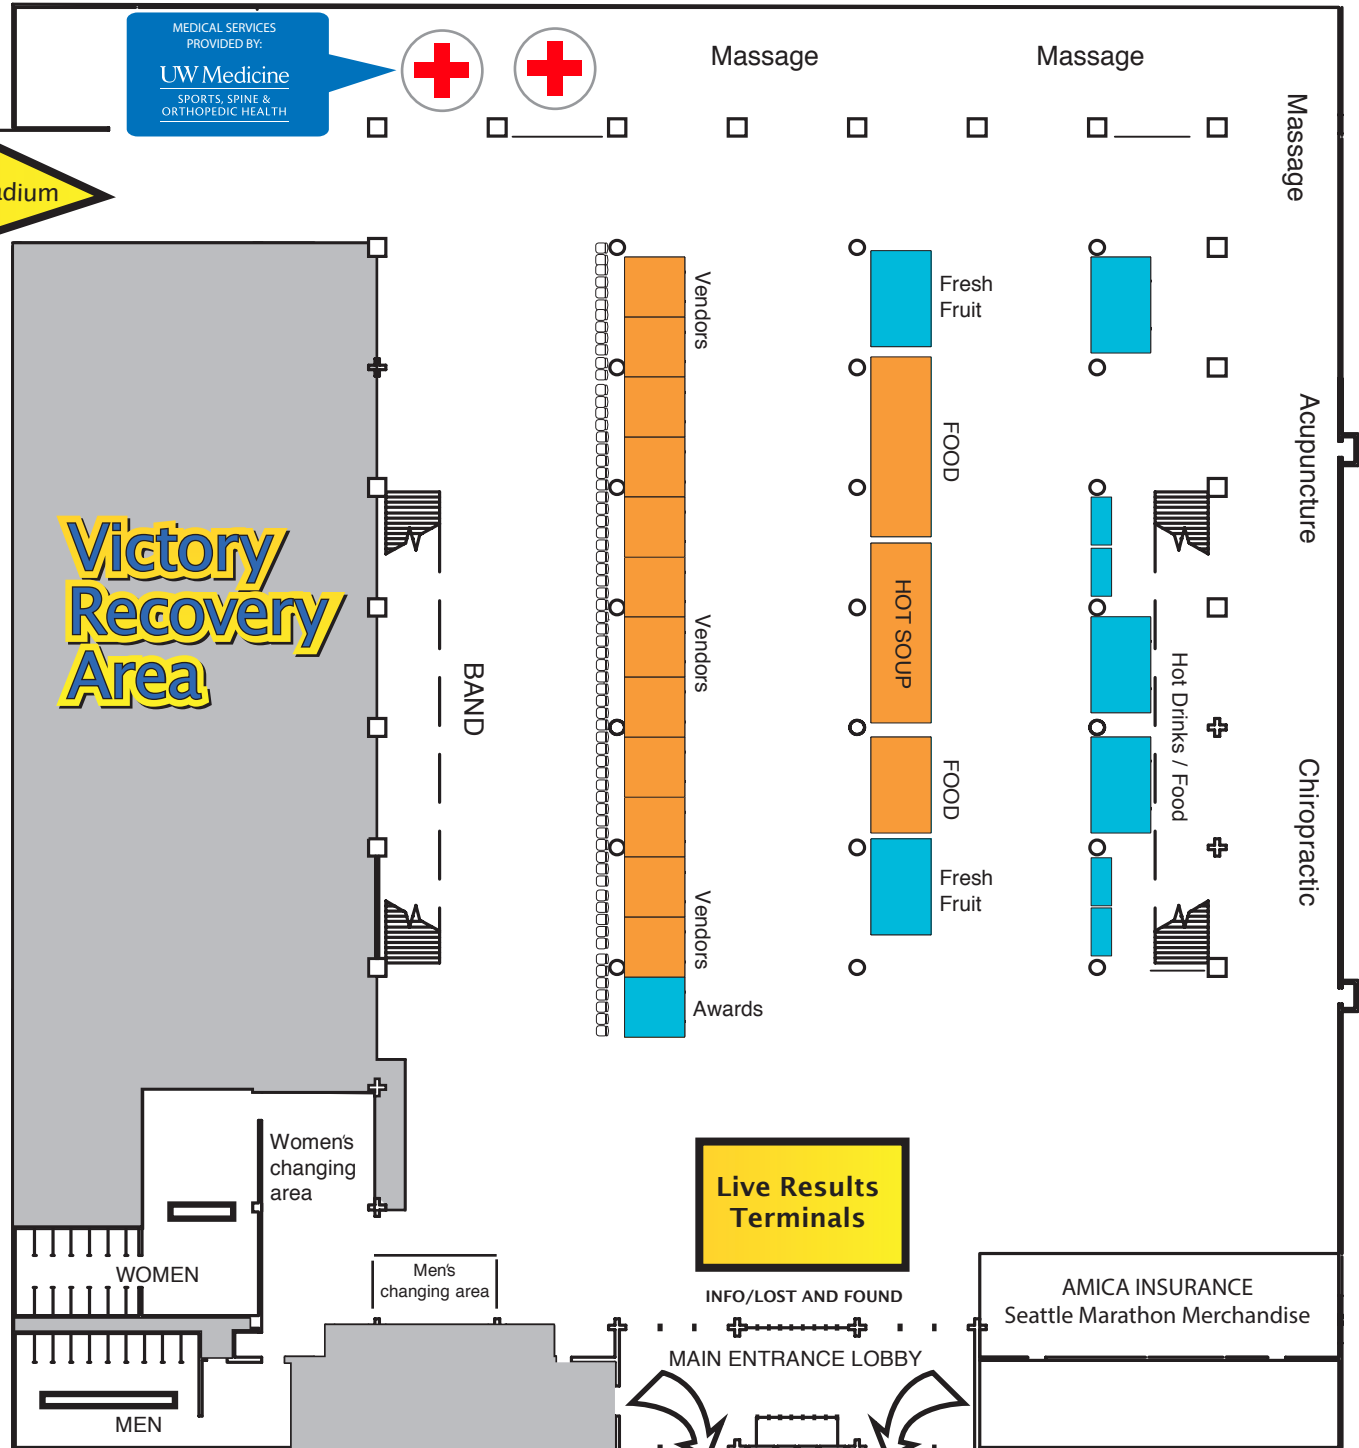

Amica
AUTO HOME LIFE

SEATTLE MARATHON

VICTORY RECOVERY AREA MAP

Out to Bus Staging Area for return to Westin Seattle