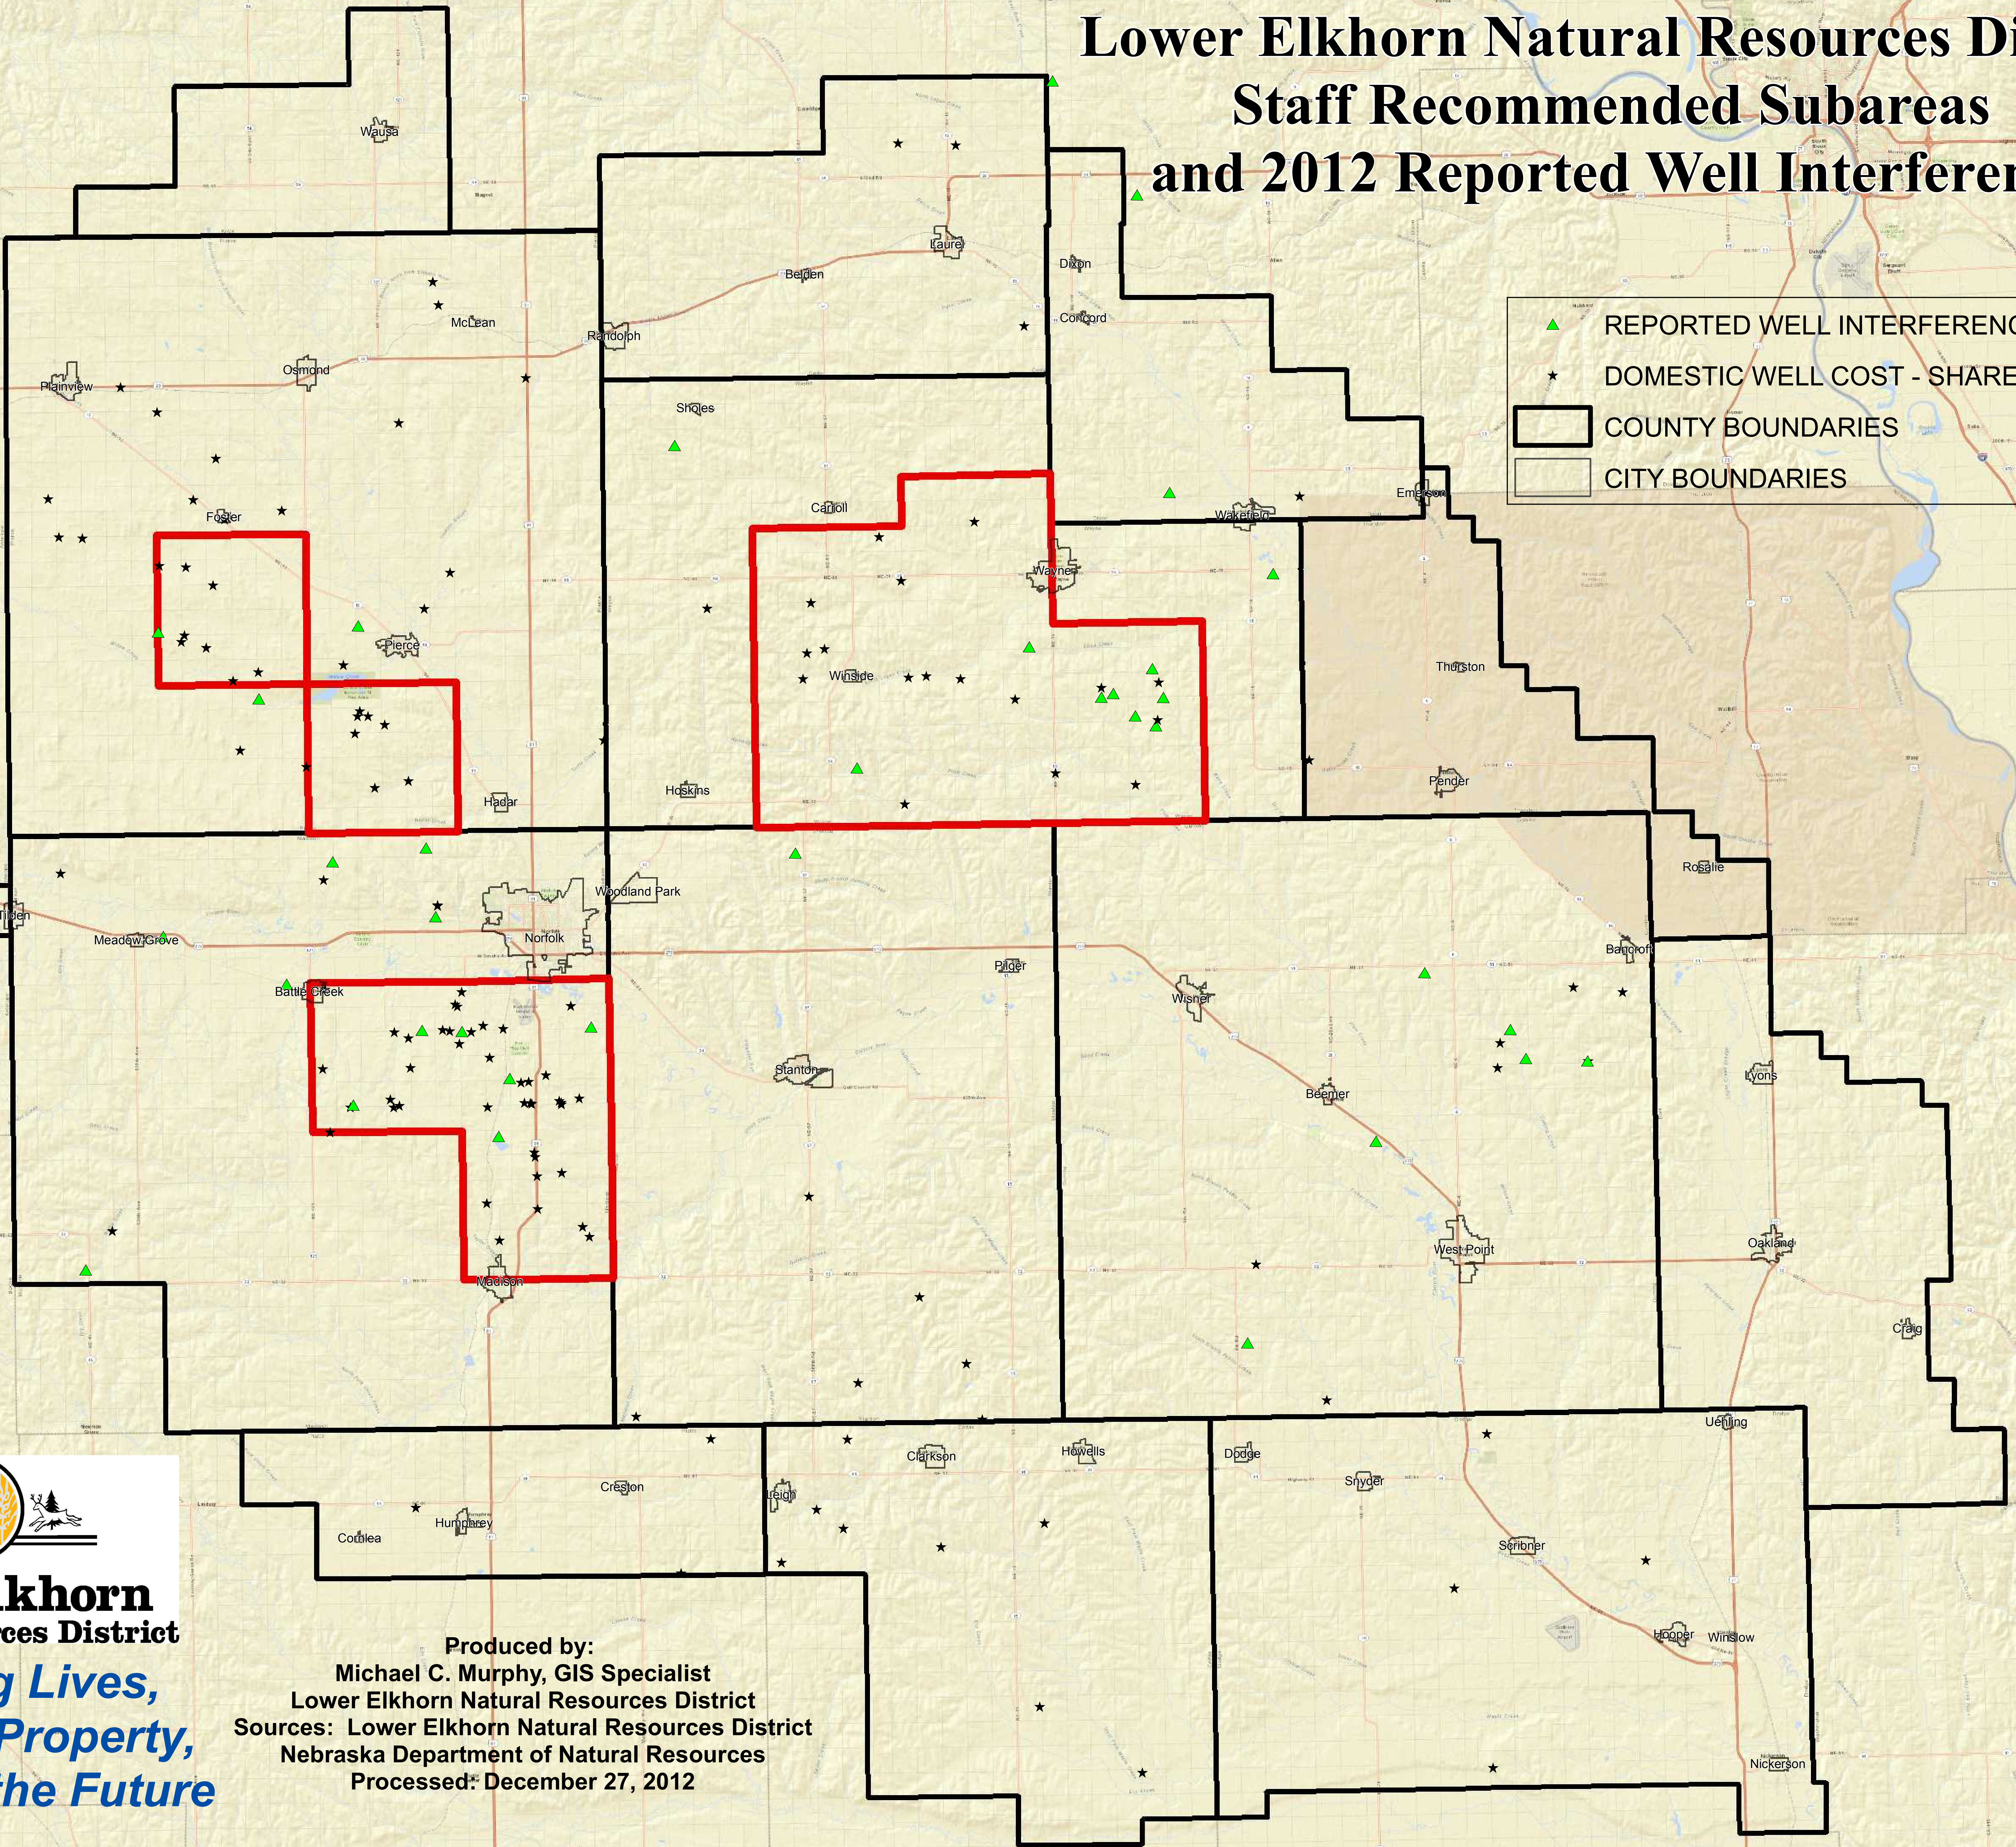

Lower Elkhorn Natural Resources District Staff Recommended Subareas and 2012 Reported Well Interference

	REPORTED WELL INTERFERENCE
	DOMESTIC WELL COST - SHARE SITES
	COUNTY BOUNDARIES
	CITY BOUNDARIES

**Lower Elkhorn
Natural Resources District**
*Protecting Lives,
Protecting Property,
Protecting the Future*

Produced by:
Michael C. Murphy, GIS Specialist
Lower Elkhorn Natural Resources District
Sources: Lower Elkhorn Natural Resources District
Nebraska Department of Natural Resources
Processed: December 27, 2012