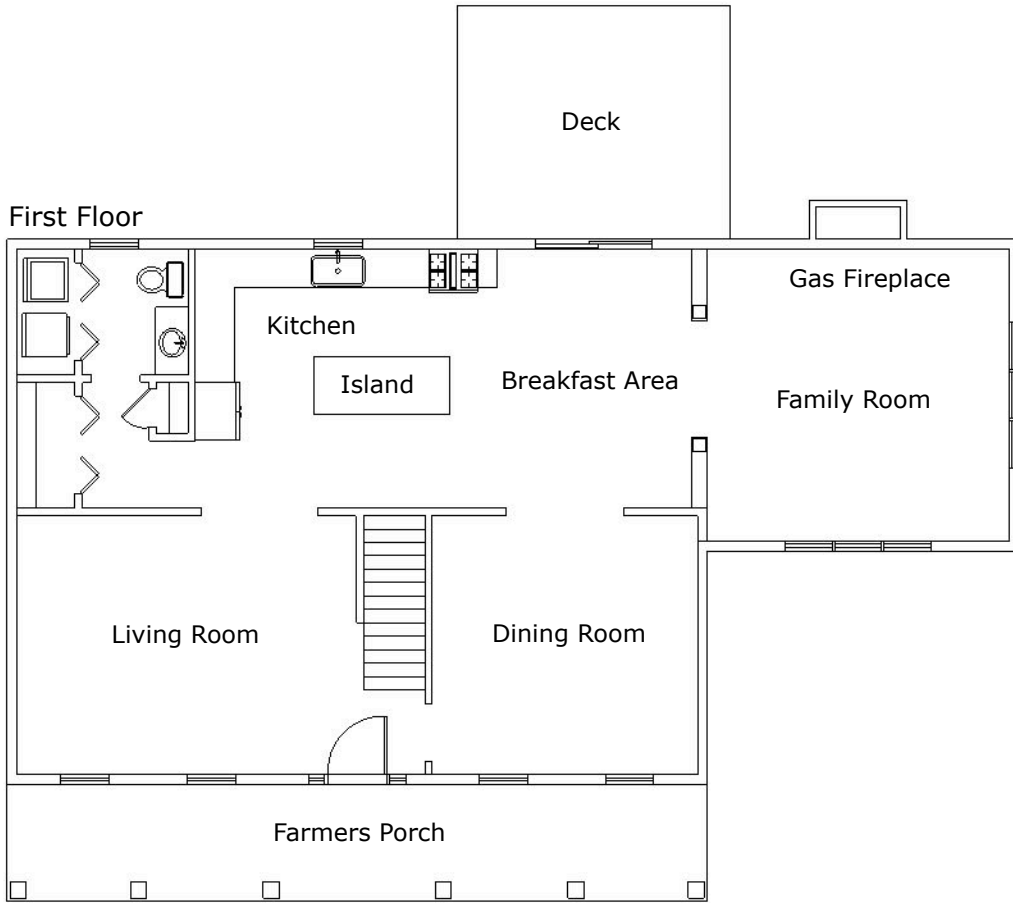

55 Fountain Knoll Lane

36' x 28' Colonial with 16' x 16' Family Room
4 Bedrooms, 2.5 Baths, 2,528 SF
2 Car Under Garage

Second Floor