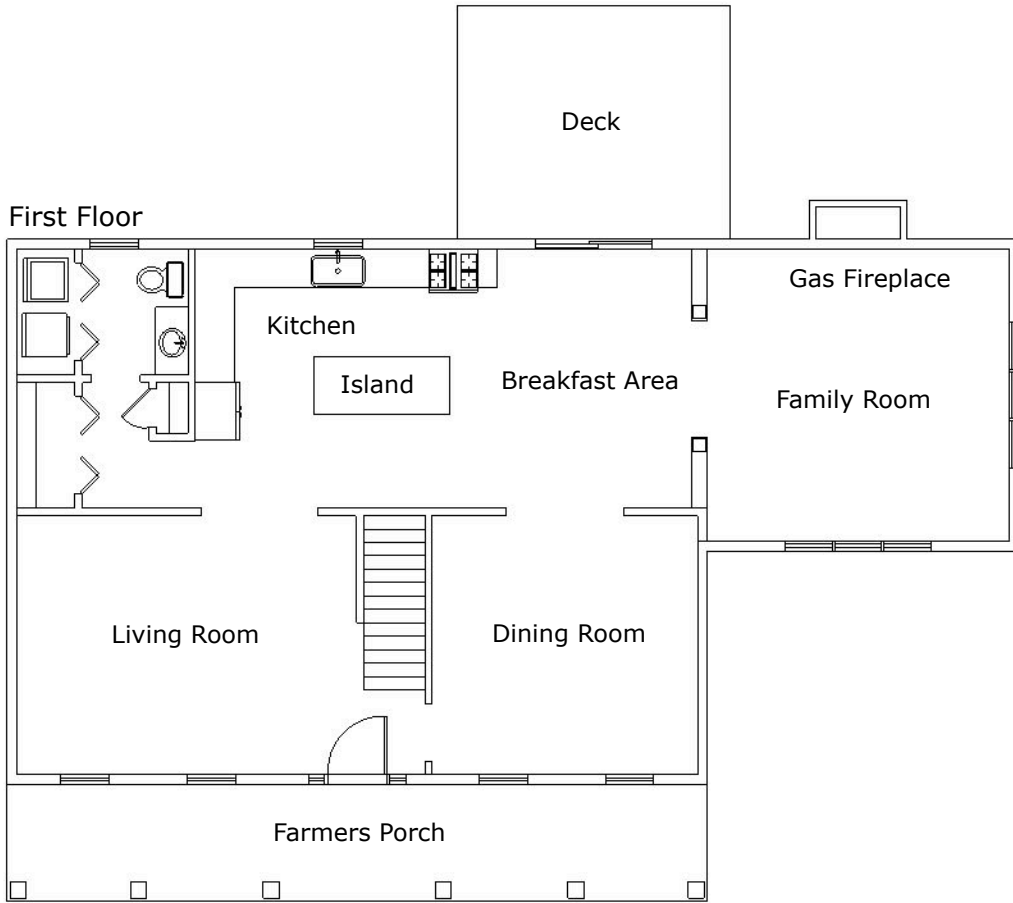

# 55 Fountain Knoll Lane

36' x 28' Colonial with 16' x 16' Family Room

4 Bedrooms, 2.5 Baths, 2,528 SF

2 Car Under Garage

## Second Floor