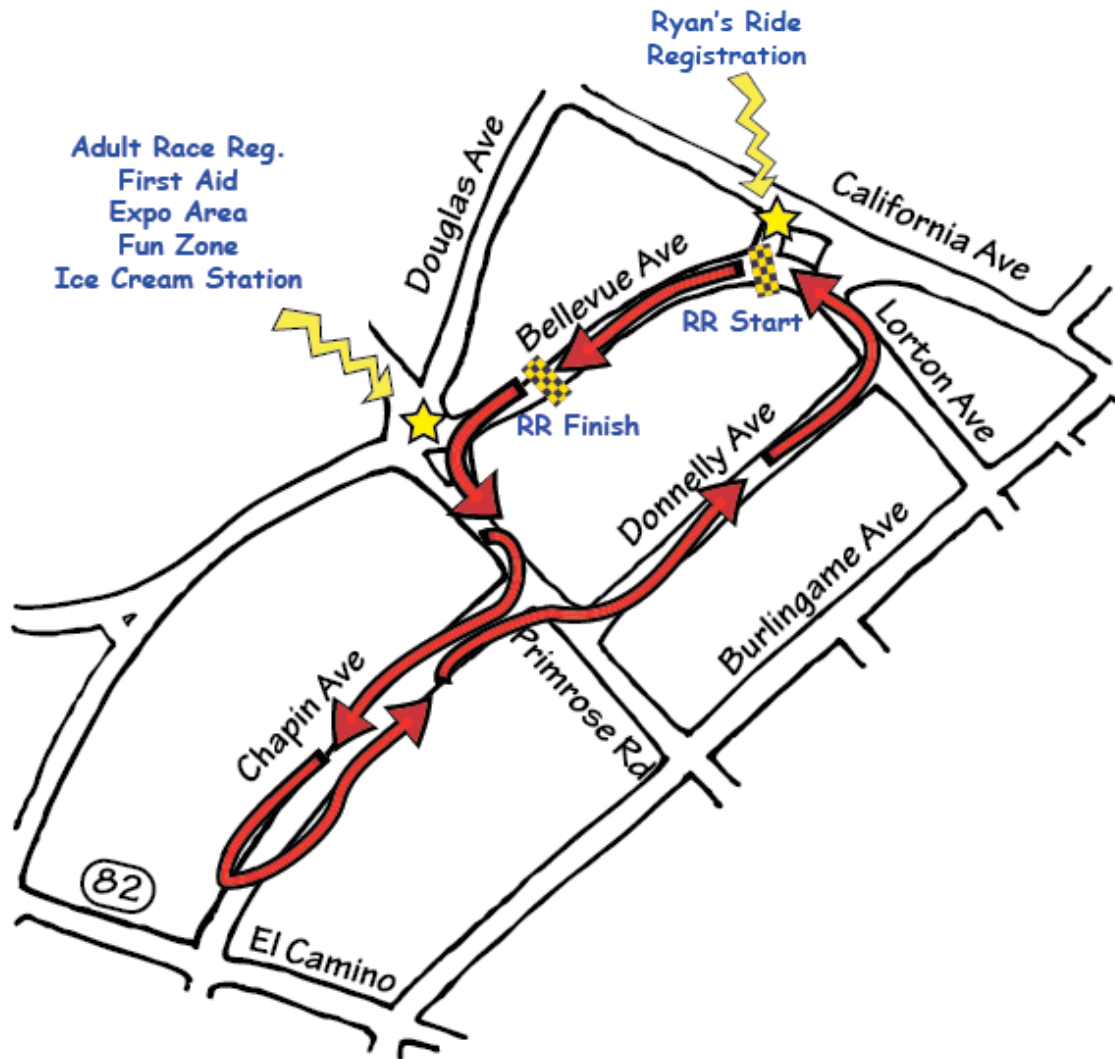

Ryan's Ride Course

Downtown Burlingame

Age 4 & under – 200 meters (from start to finish)

Age 5 to 8 – one lap

Age 9 to 12 – Two laps