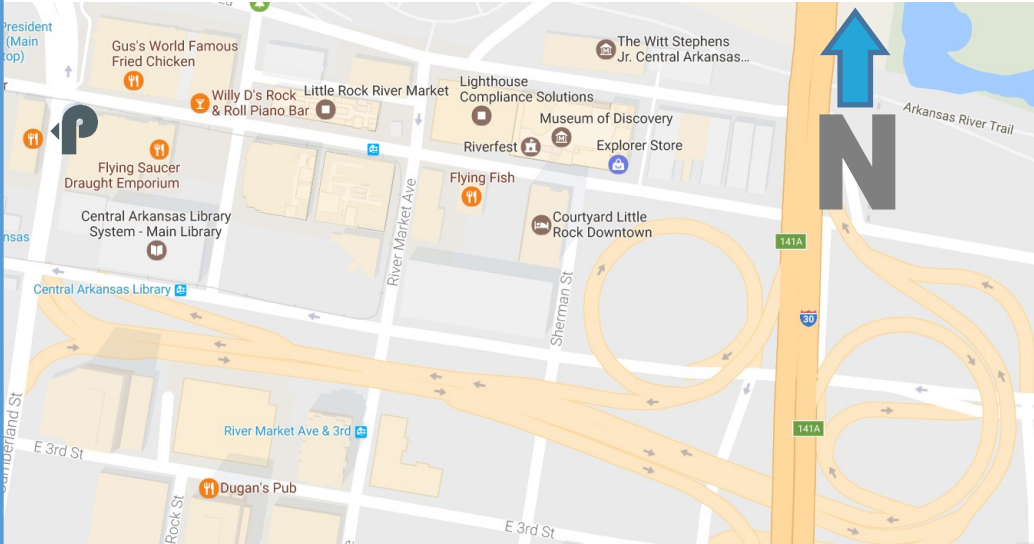

**Phyzit Inc.**  
**303 President Clinton Ave.**  
**Suite D.**  
**Little Rock, AR 72201**

## Directions

Coming off of Interstate 30, turn North onto Cumberland St. towards the Little Rock Chamber of Commerce, then turn right onto President Clinton Ave. We are the first building on your right hand side in the Melton Building. The entrance door will be marked with signs for Phyzit. When you are nearby, please contact our office, and someone will be happy to come down shortly to escort you up to our offices.