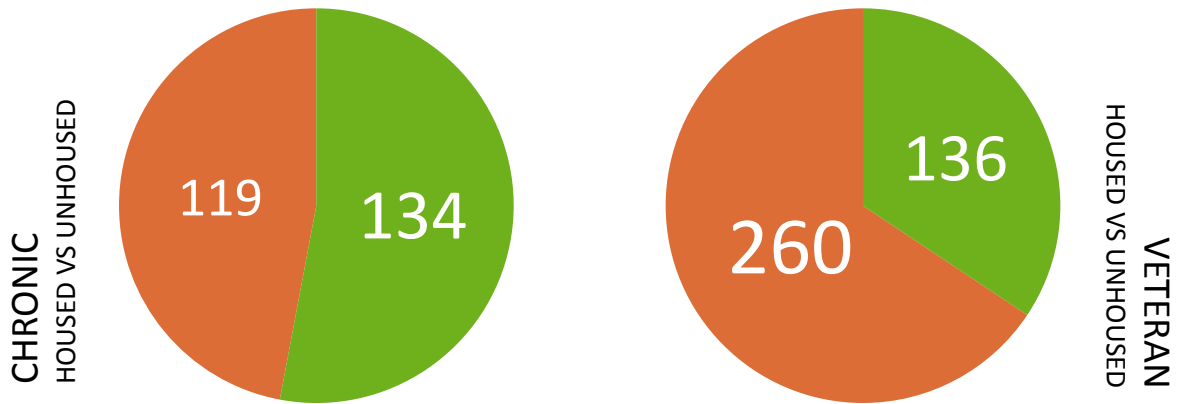

Omaha / Council Bluffs CoC

Take Down Targets	Chronic	Veteran
Total	253**	396**
Total Housed to Date	134	136

**Based on 2014 PIT data

Monthly Housing Placements	Chronic Target	Chronic Actual	Veteran Target	Veteran Actual
January	11	33	28	79
February	10	53	23	15
March	8	36	24	34
April	6	12	22	8
May	6	???	24	???
AVERAGE	8.2	33.5	24.2	34