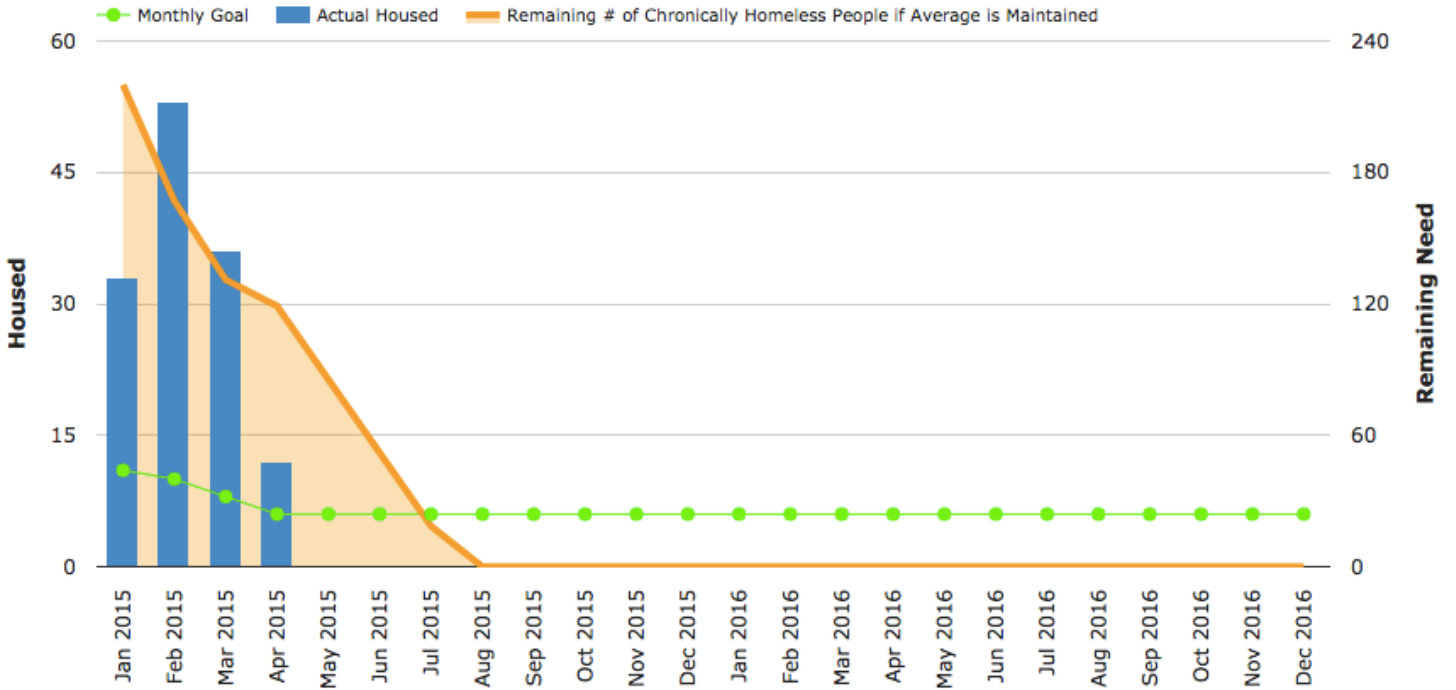

Chronic Dashboard