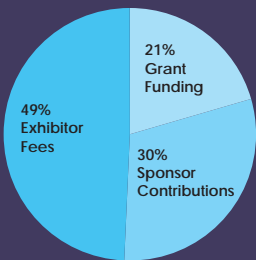

East Lansing Art Festival By the Numbers

www.elartfest.com

70,000
fans of art and culture attended the 2015 festival

and saw the work of

180
juried fine artists

who were assisted by

400
volunteer hours

Income

Expense

The festival's reach on social media:

5,000

children enjoyed the FREE hands-on art activity area

The majority of attendees are from Michigan, with Ohio, Indiana and Illinois rounding out the top four states