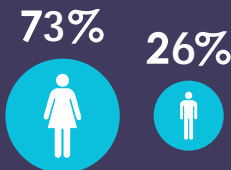

East Lansing Art Festival By the Numbers

www.elartfest.com

70,000
fans of art and culture attended the 2015 festival

and saw the work of

180
juried fine artists

who were assisted by

400
volunteer hours

Income

Expense

The festival's reach on social media:

5,000

children enjoyed the FREE hands-on art activity area

The majority of attendees are from Michigan, with Ohio, Indiana and Illinois rounding out the top four states