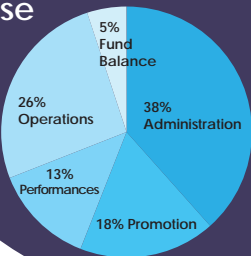

East Lansing Art Festival By the Numbers

www.elartfest.com

70,000
fans of art and culture attended the 2015 festival

and saw the work of

180
juried fine artists

who were assisted by

400
volunteer hours

Income

Expense

The festival's reach on social media:

5,000

children enjoyed the FREE hands-on art activity area

The majority of attendees are from Michigan, with Ohio, Indiana and Illinois rounding out the top four states