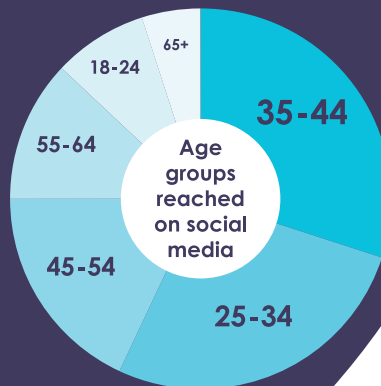

East Lansing Art Festival By the Numbers

www.elartfest.com

70,000
fans of art and culture attended the 2015 festival

and saw the work of

180
juried fine artists

who were assisted by

400
volunteer hours

Income

Expense

The festival's reach on social media:

5,000

children enjoyed the FREE hands-on art activity area

The majority of attendees are from Michigan, with Ohio, Indiana and Illinois rounding out the top four states