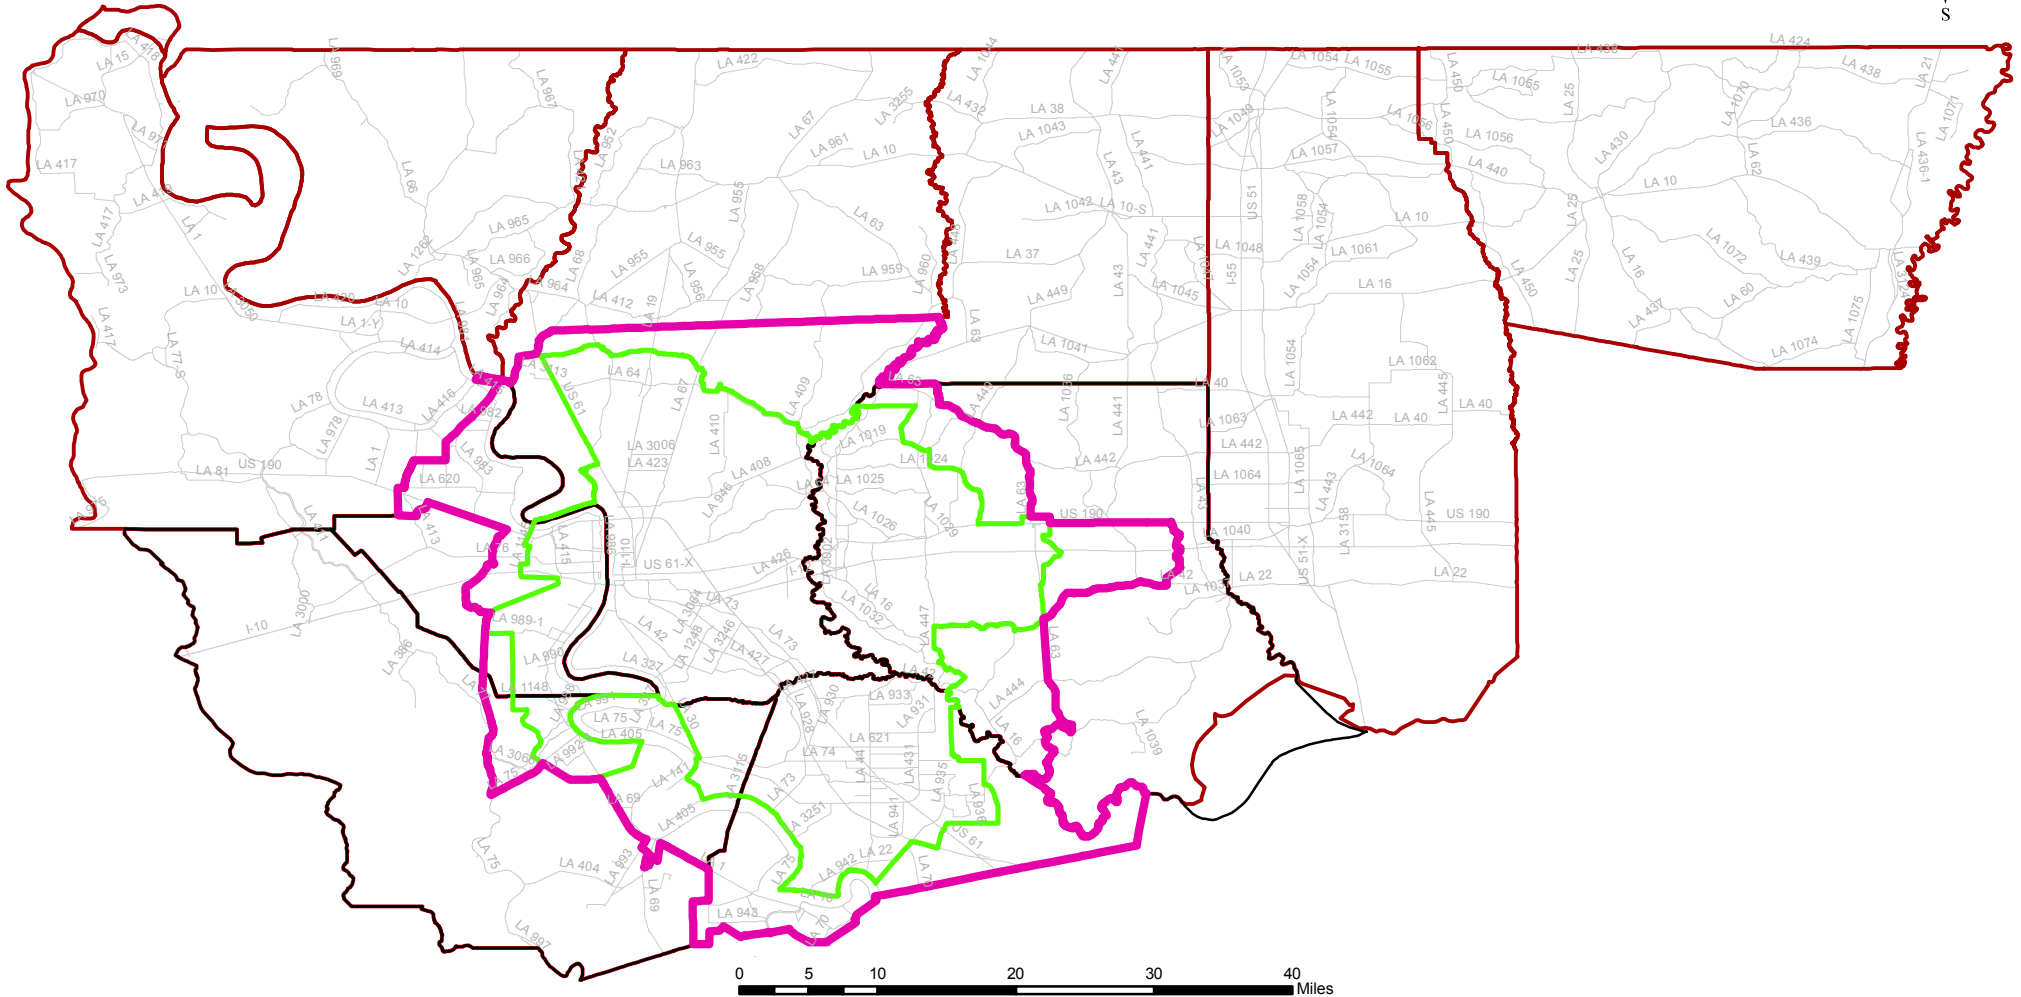

CRPC Boundaries

- Legend**
- 2010 MPO Planning Area
 - 2010 Urbanized Area
 - Air Quality Non-Attainment Parishes
 - CRPC Parishes

Date: 8/6/2015