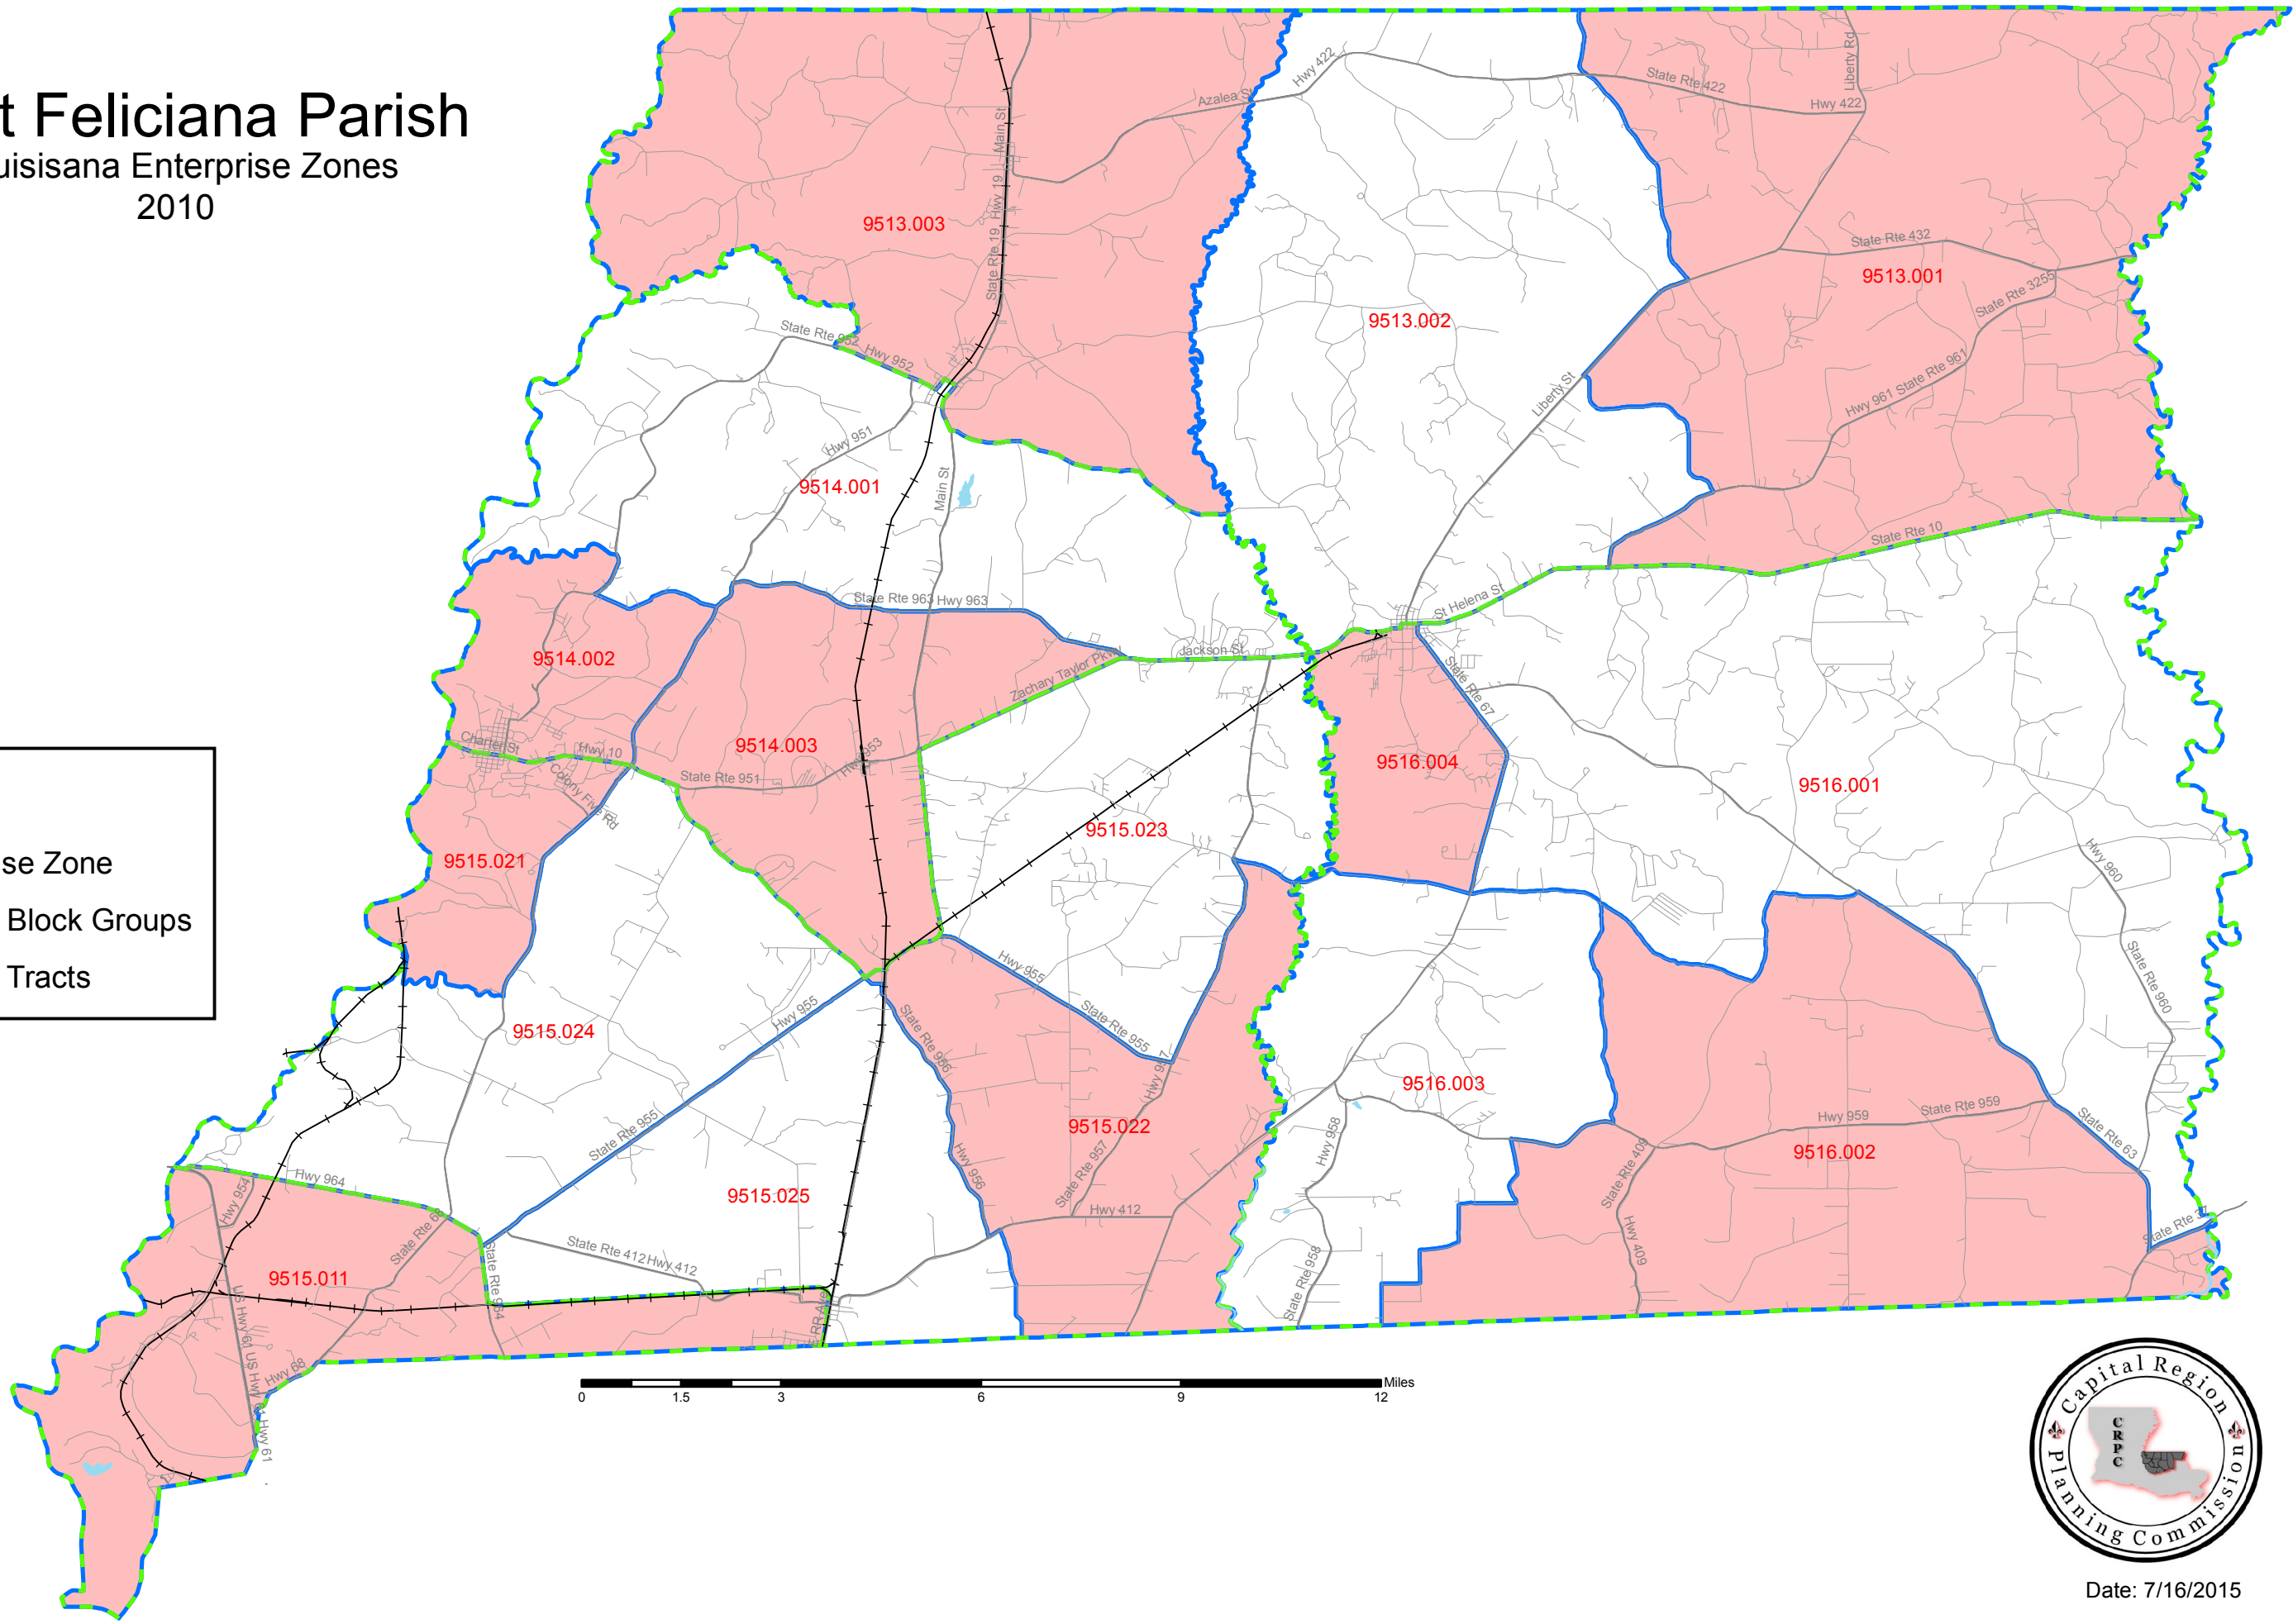

East Feliciana Parish

Louisiana Enterprise Zones
2010

Legend

- Enterprise Zone
- Census Block Groups
- Census Tracts

Date: 7/16/2015