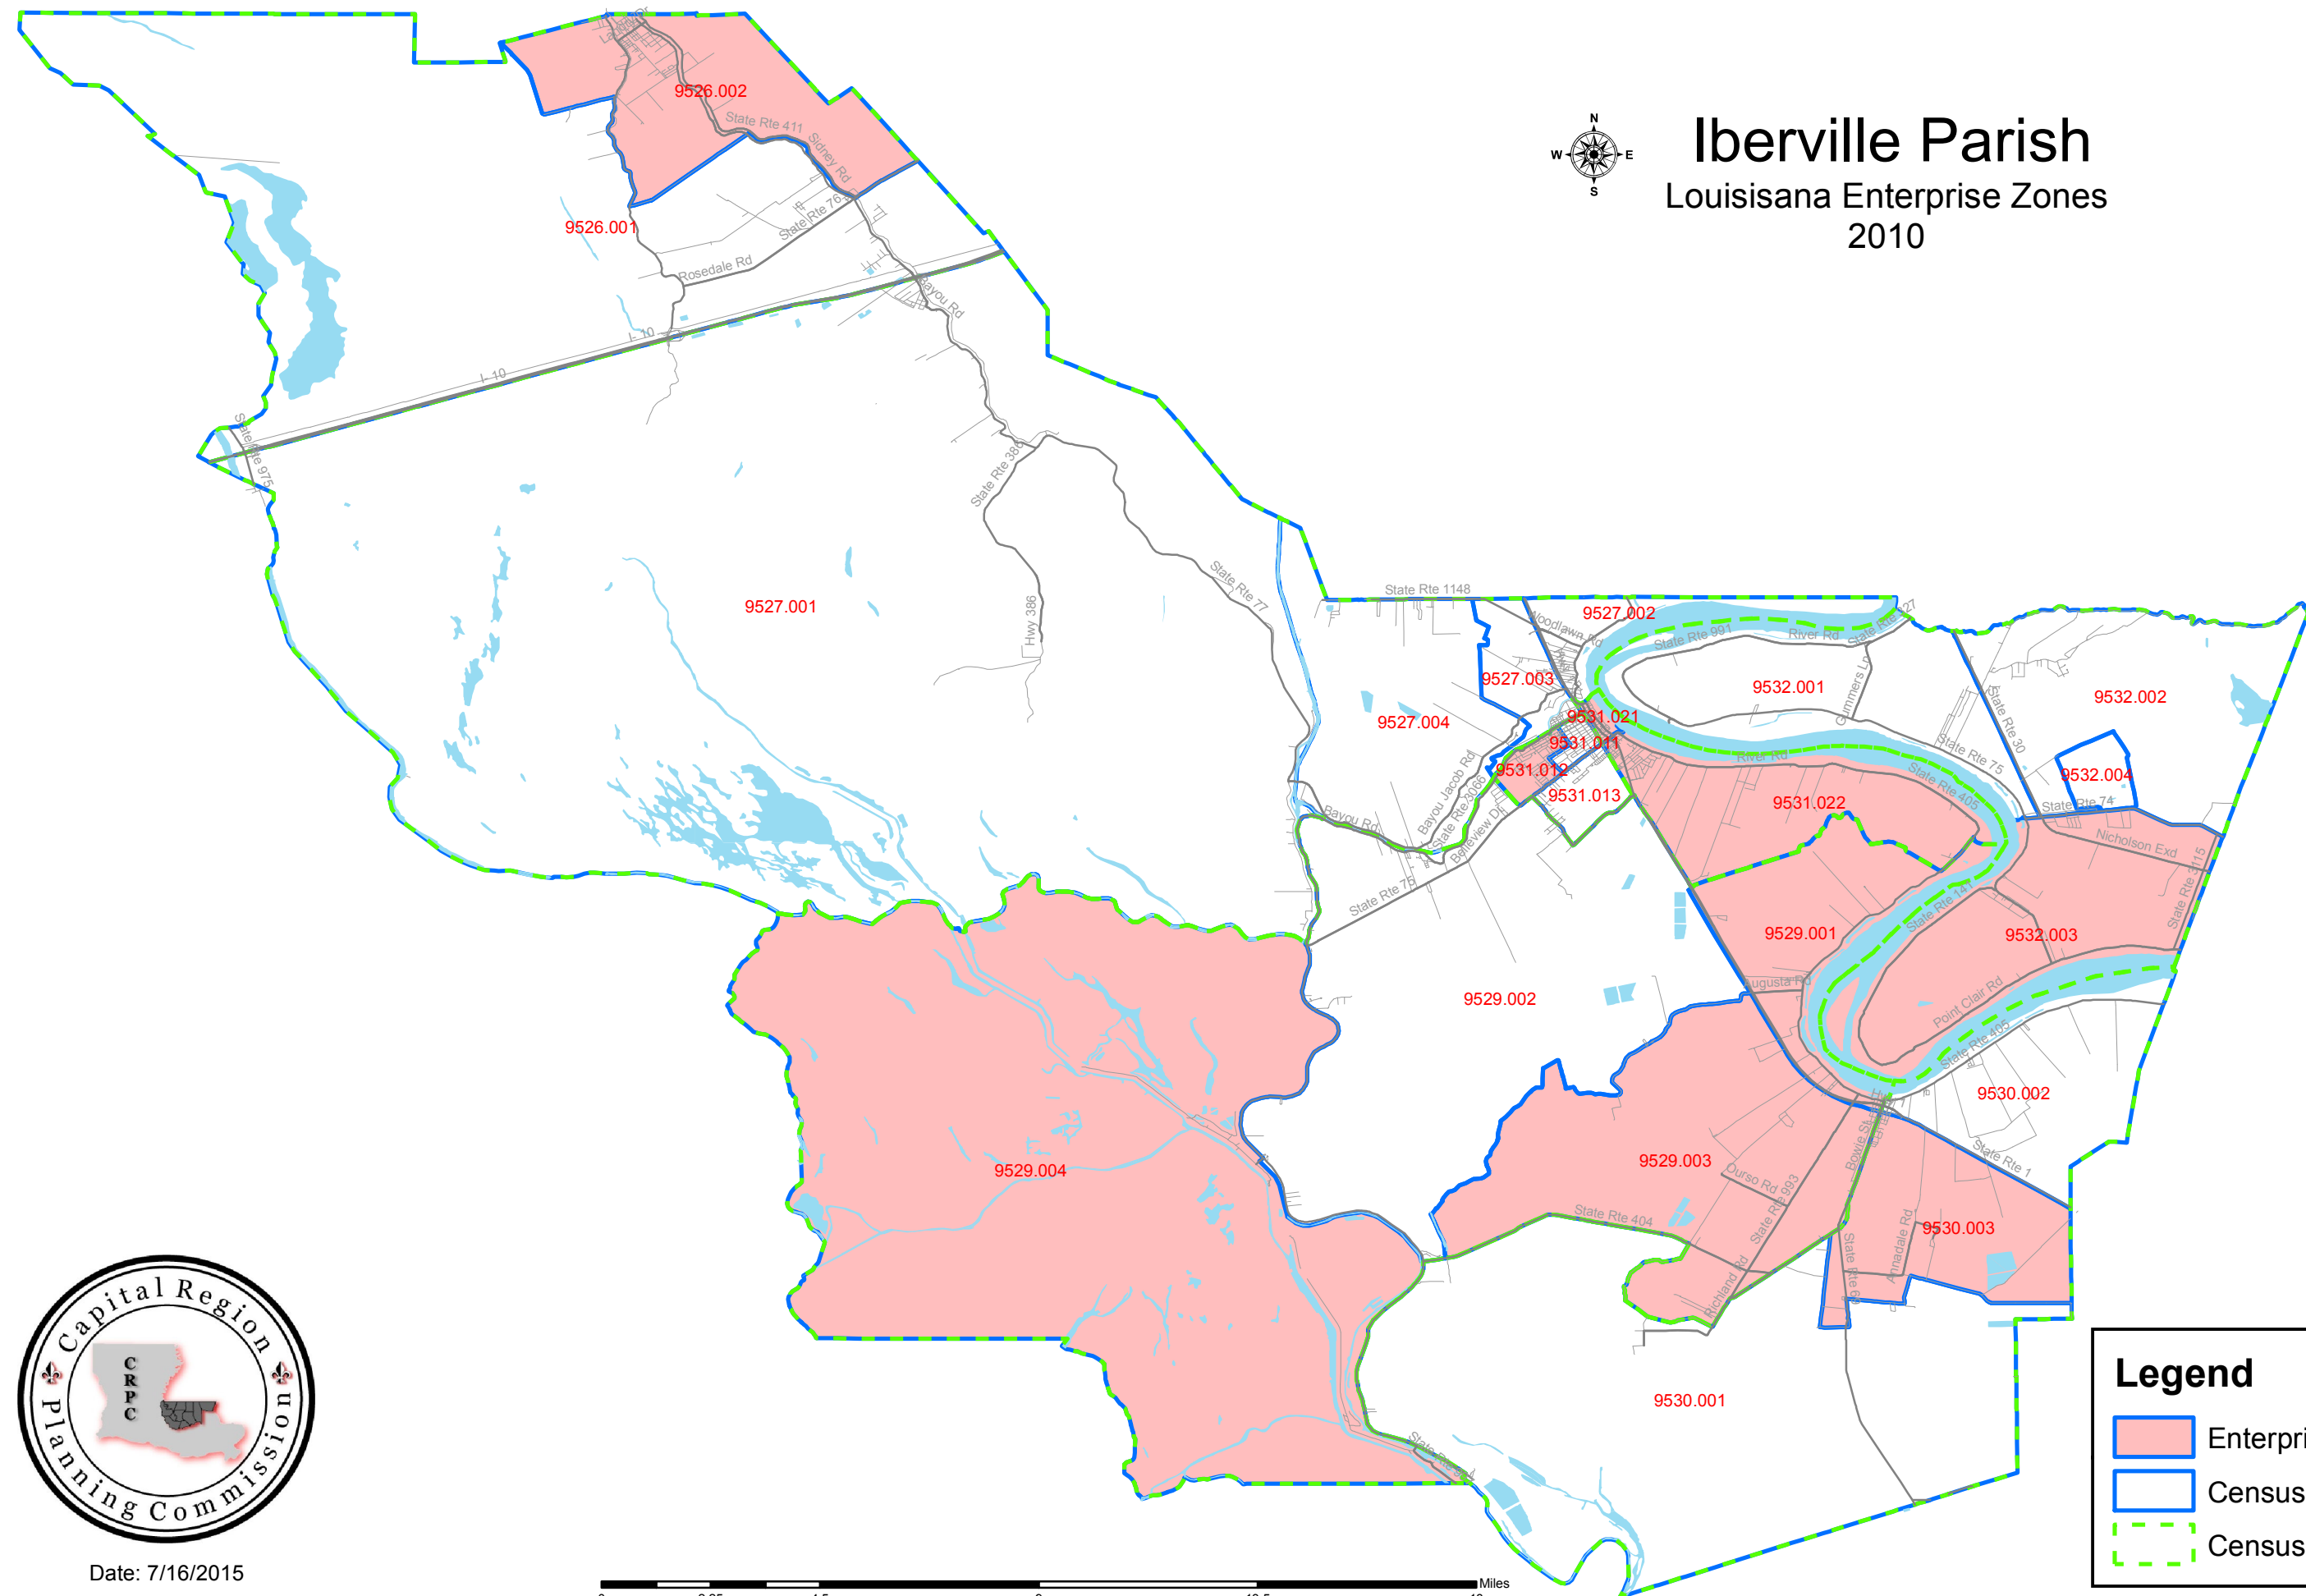

Iberville Parish

Louisiana Enterprise Zones 2010

Date: 7/16/2015

Legend

- Enterprise Zones
- Census Block Groups
- Census Tracts