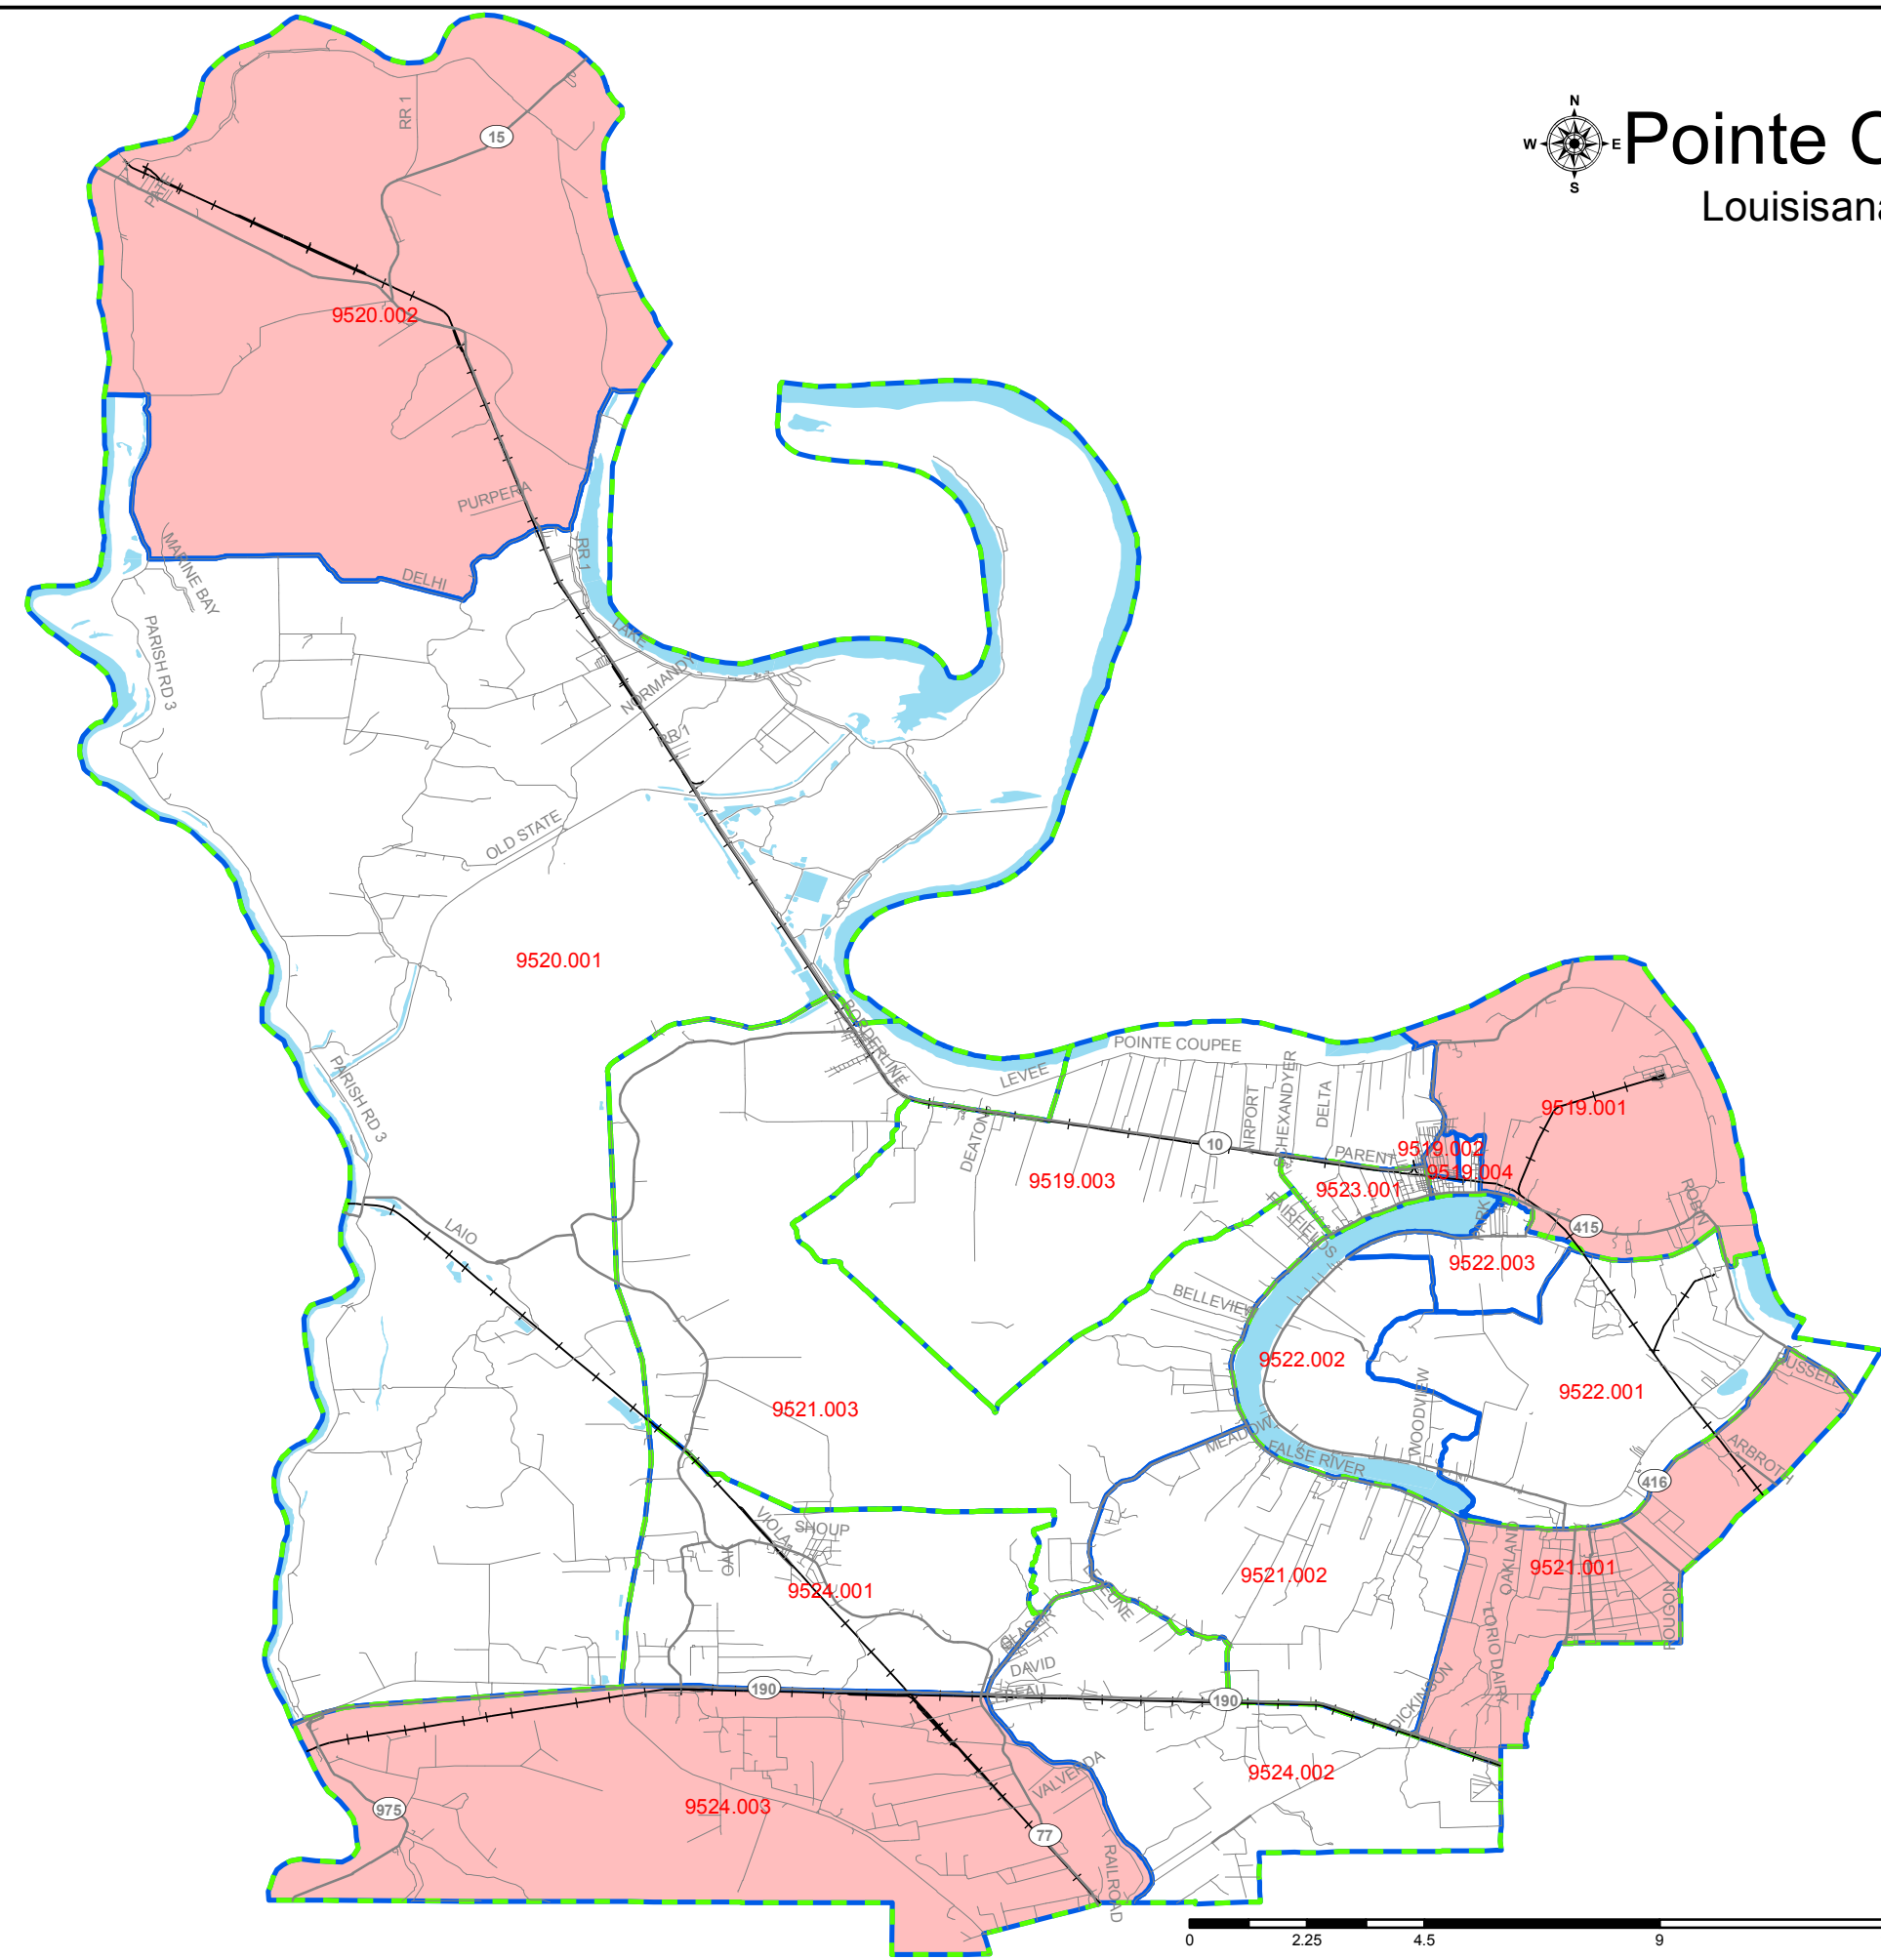

Pointe Coupee Parish
 Louisiana Enterprise Zones
 2010

Legend

-  Enterprise Zones
-  Census Block Groups
-  Census Tracts

Date: 7/17/2015