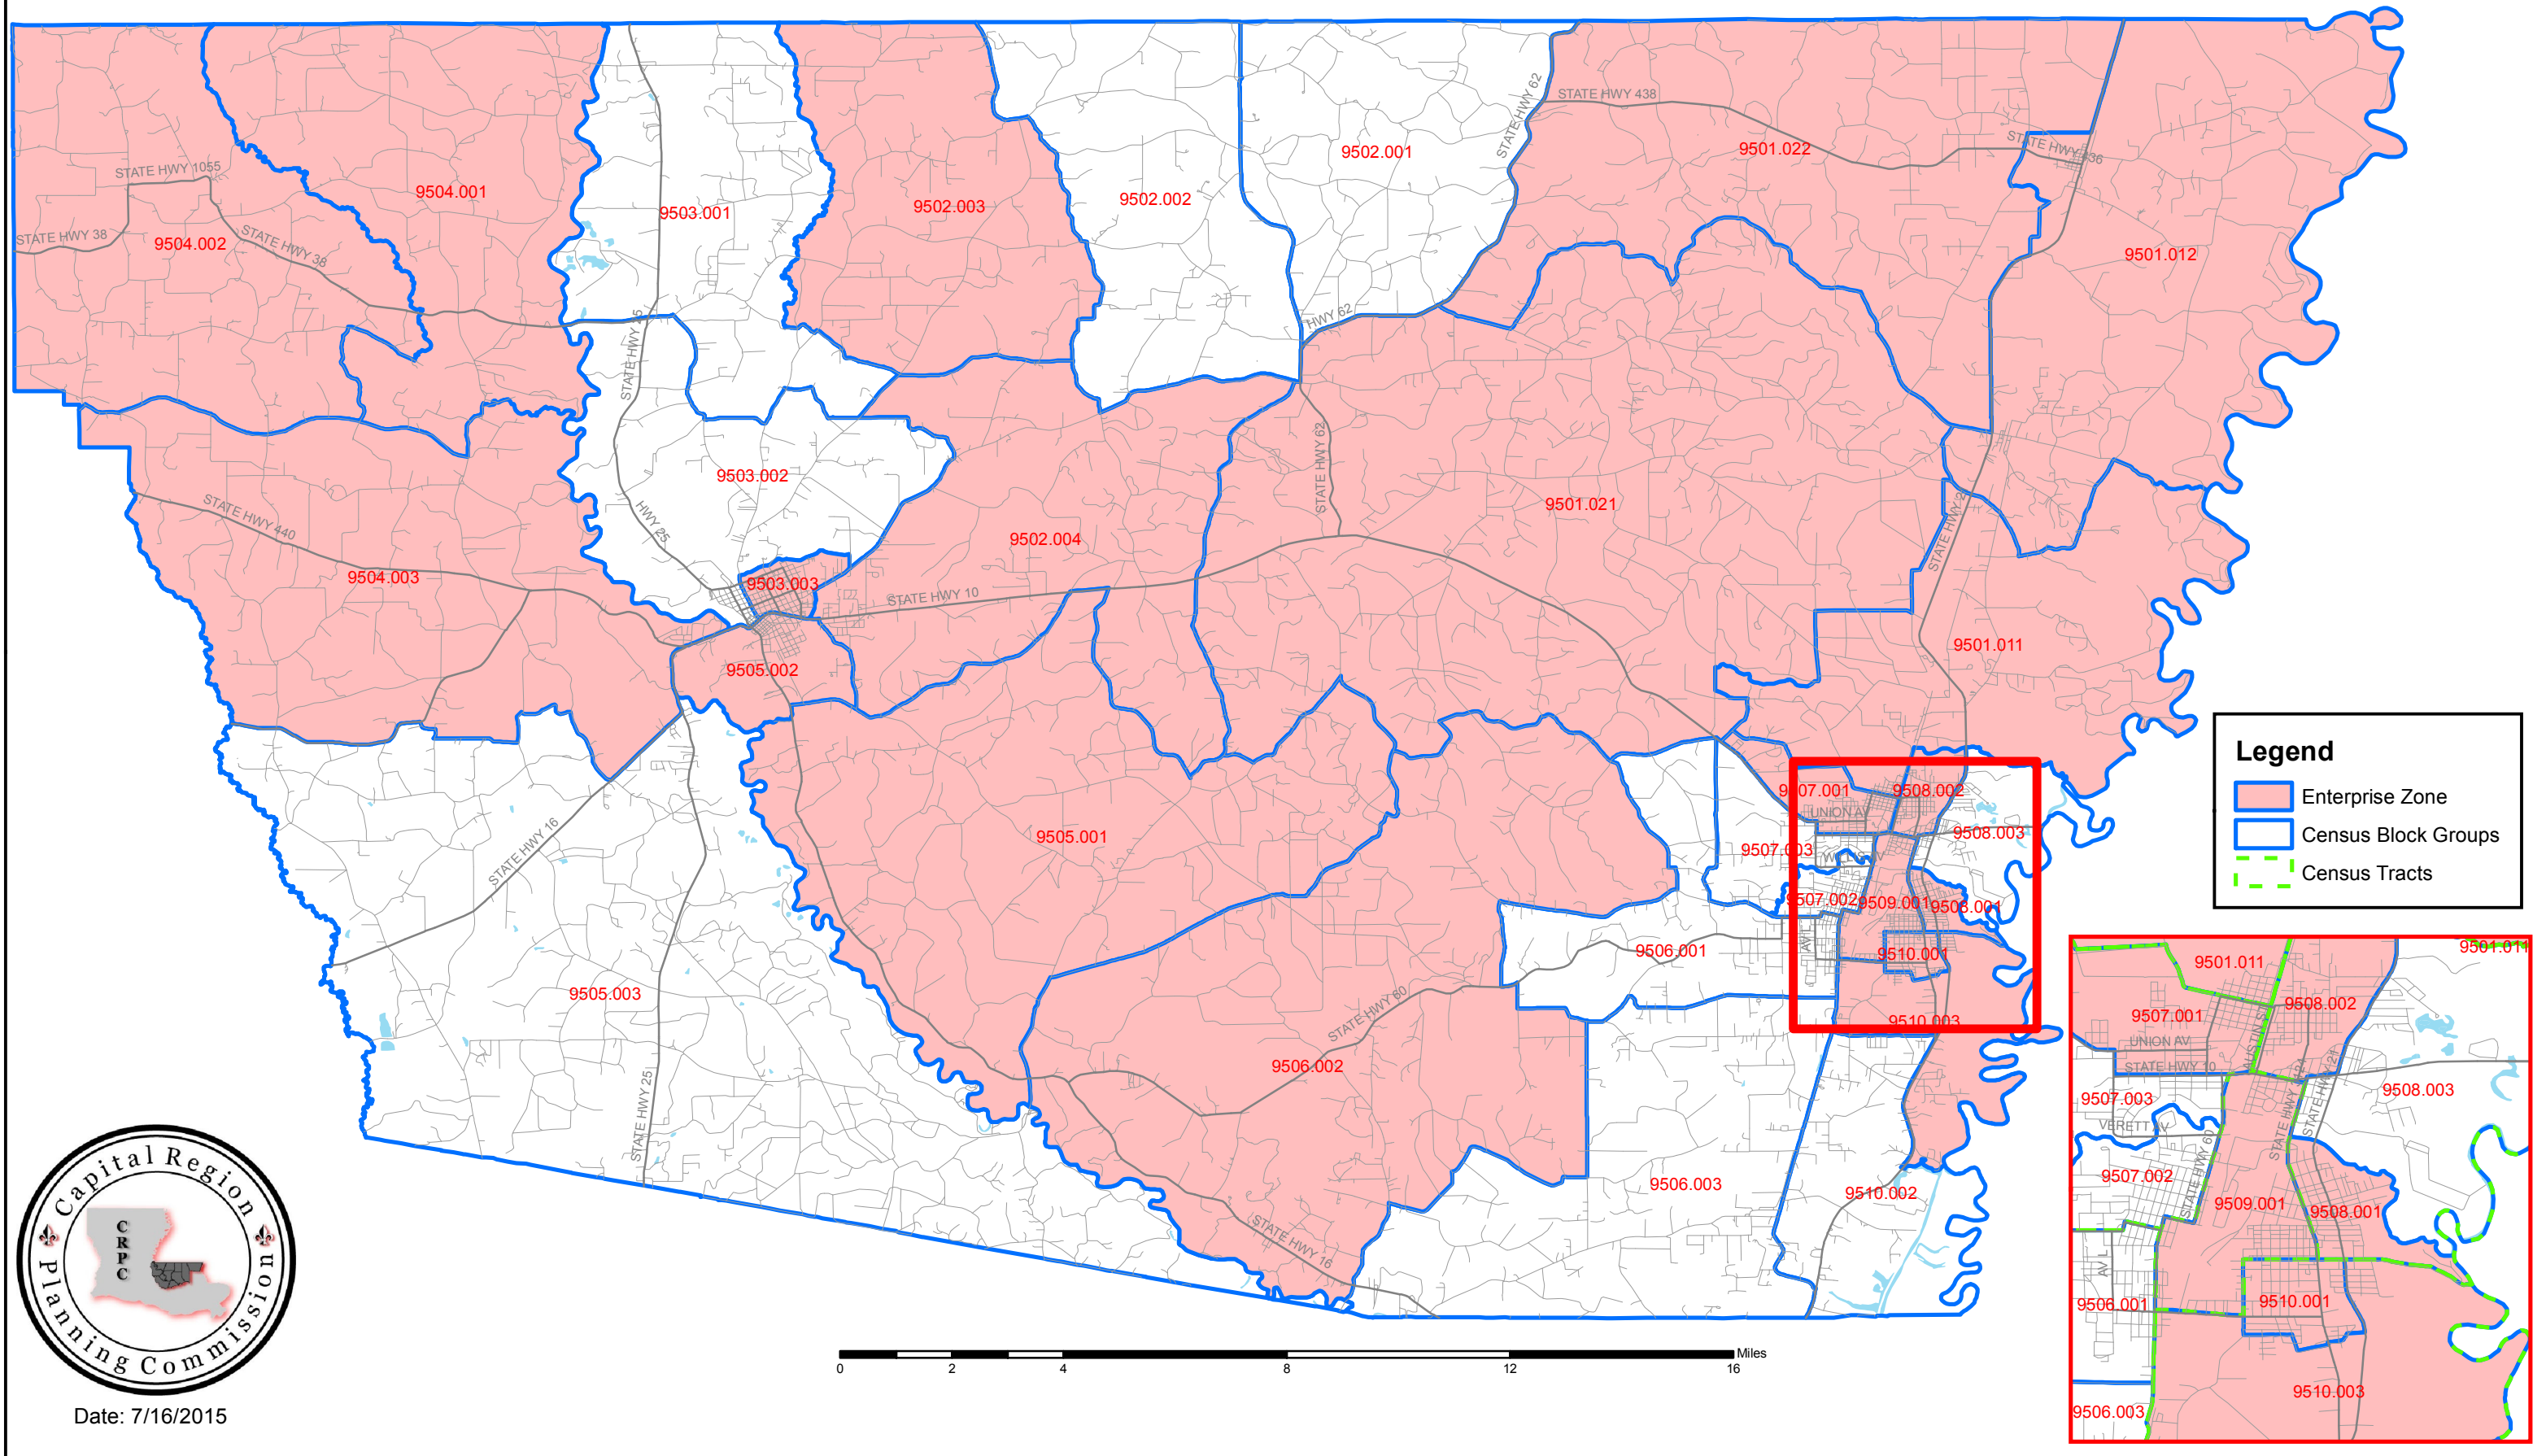

Washington Parish

Louisiana Enterprise Zones

2010

Date: 7/16/2015