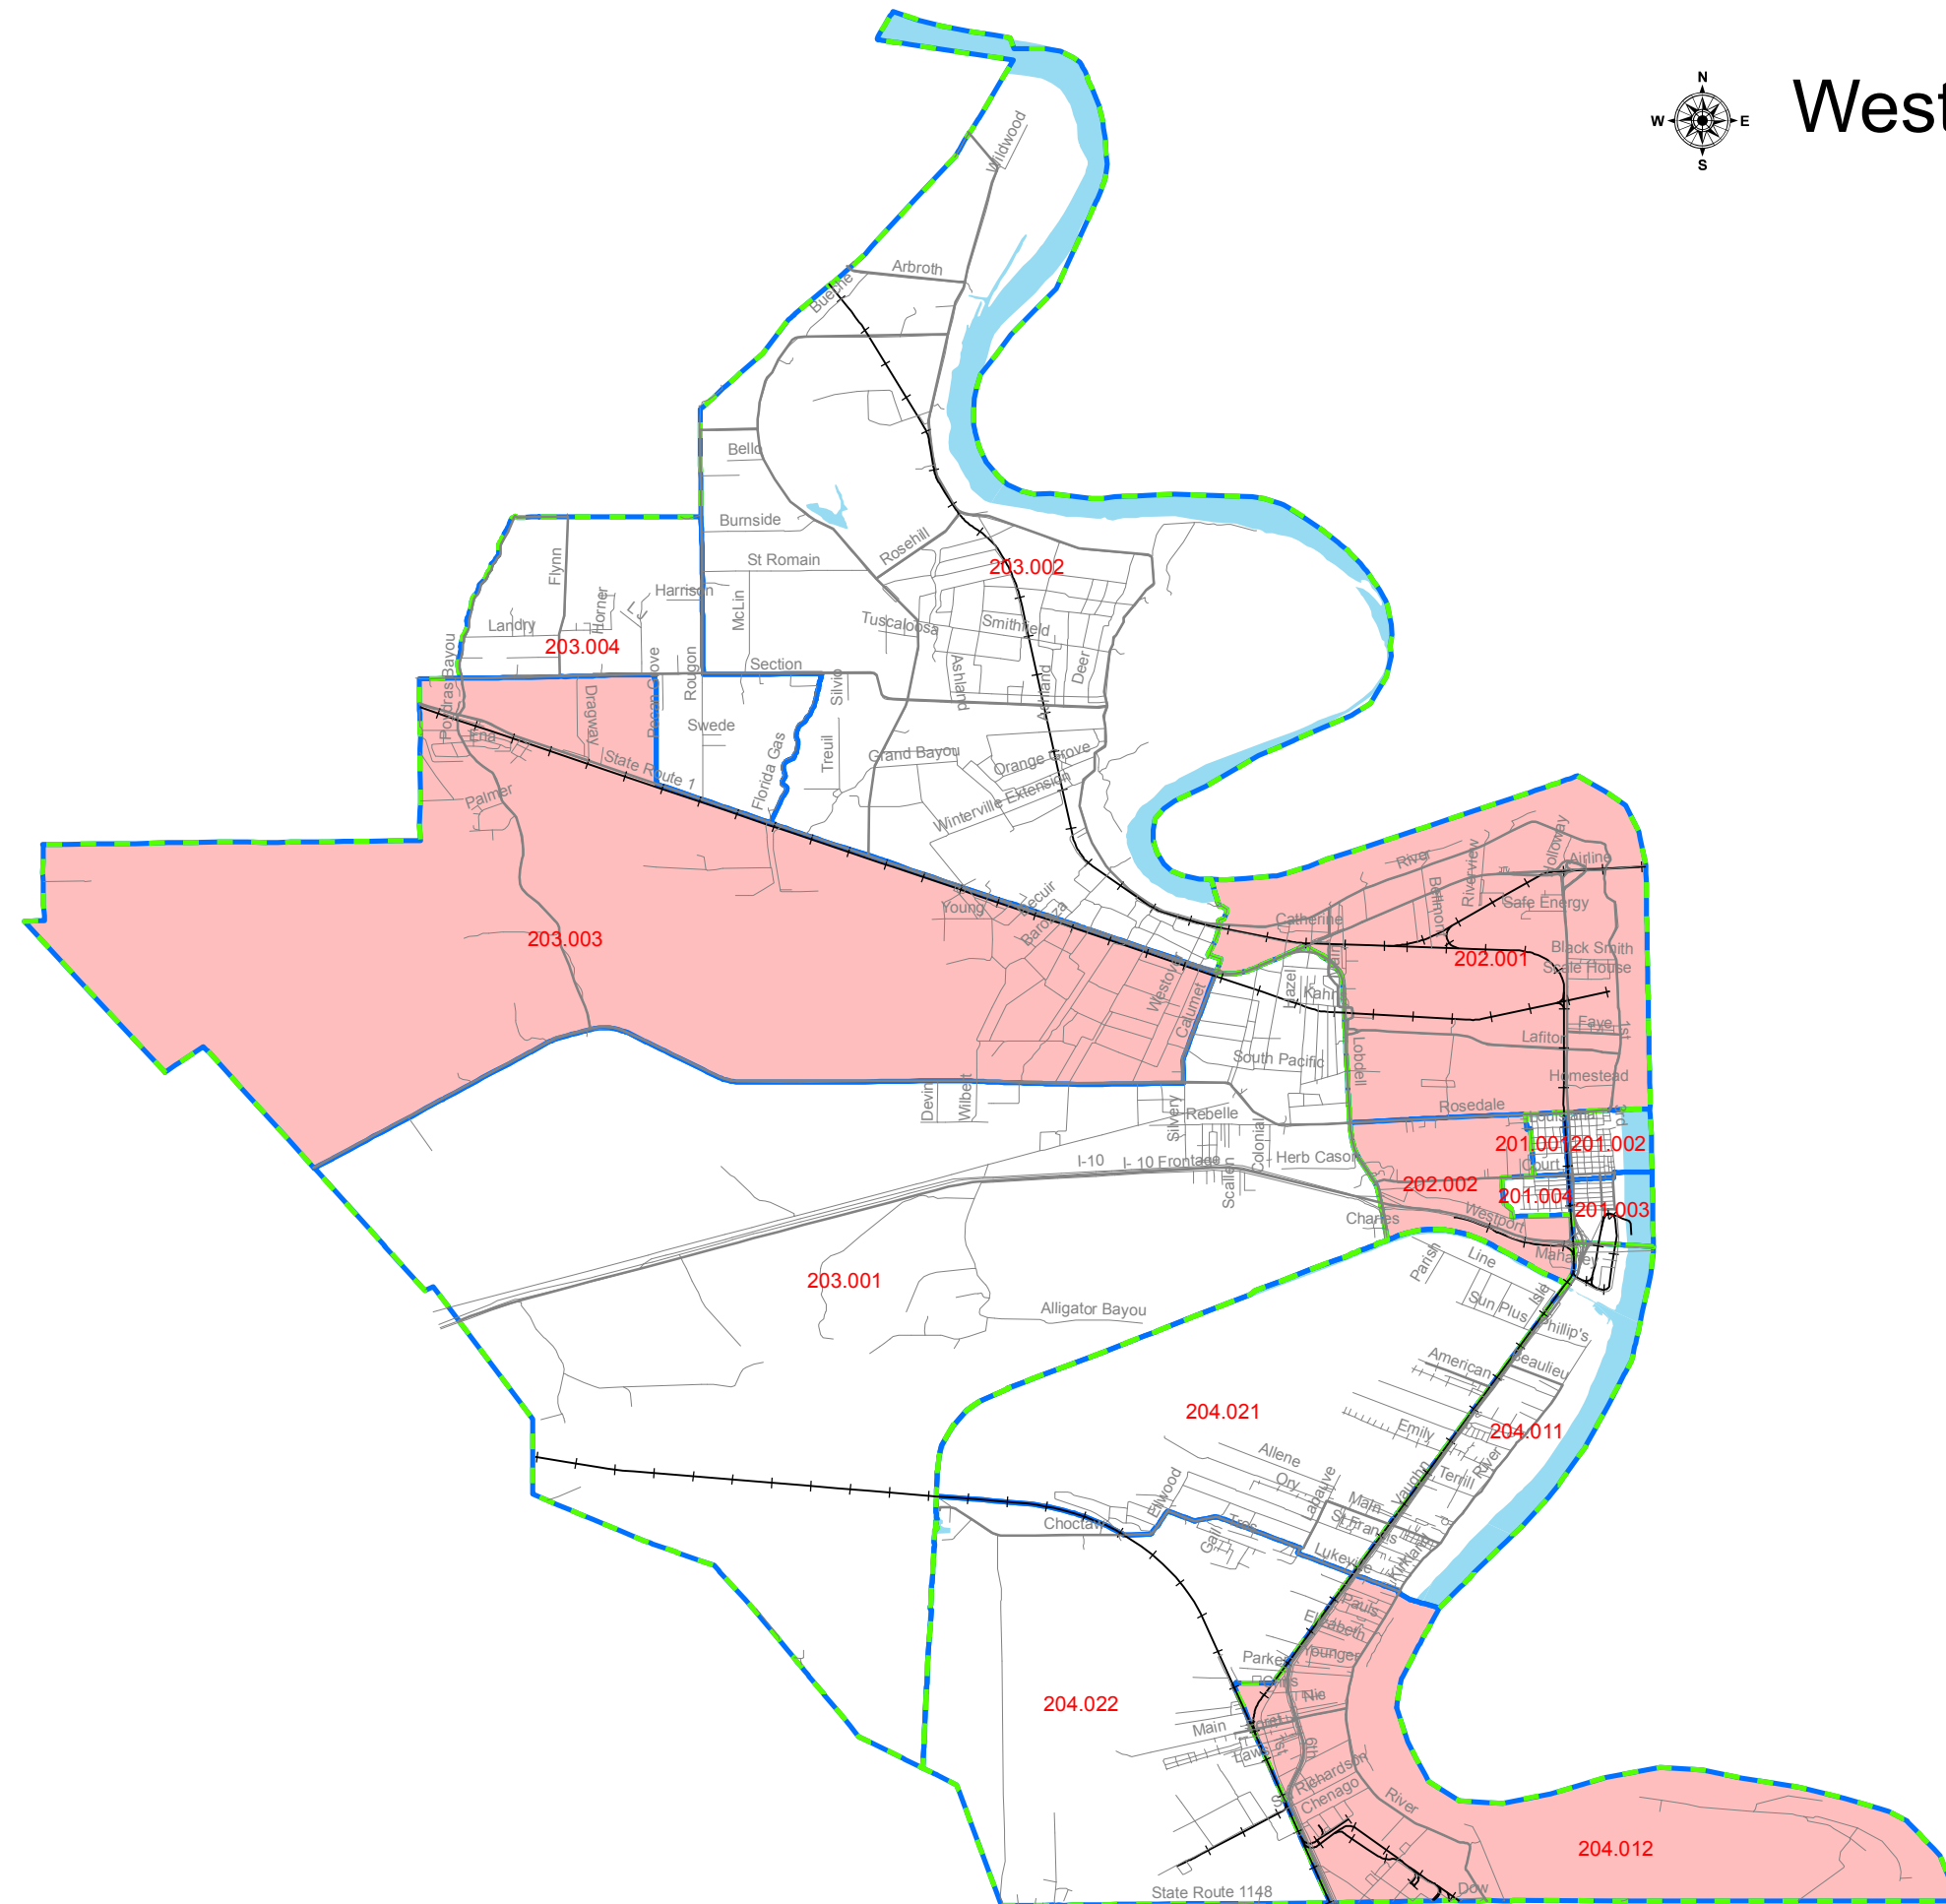

West Baton Rouge Parish

Louisiana Enterprise Zones
2010

Legend

-  Enterprise Zones
-  Census Block Groups
-  Census Tracts

Date: 7/16/2015