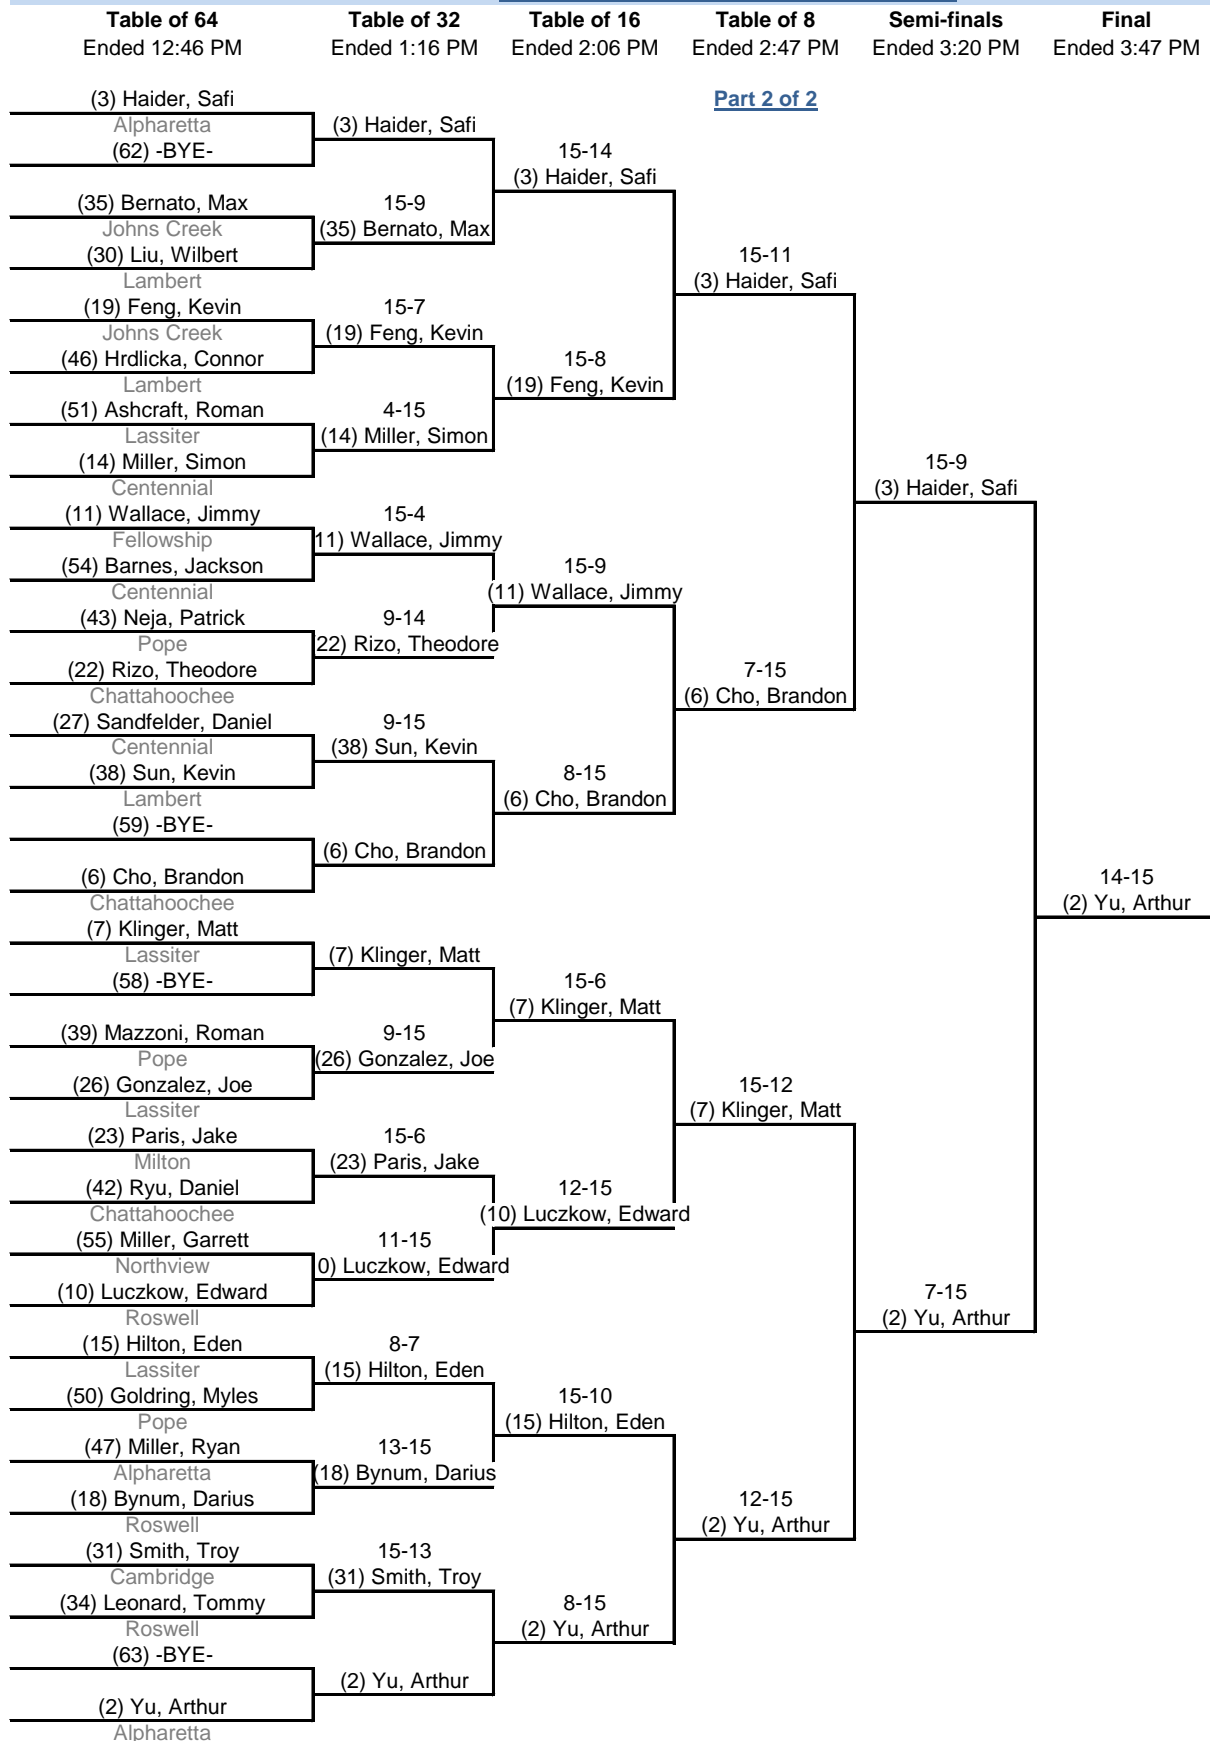

Round 2: Direct Elimination

11:12 AM - 3:55 PM

Georgia High School Fencing League GHSFL Individual Championship

20 Feb 16 - Johns Creek

Men's Epee

Final Results

Place	Name	Club	Points Earned
1	Yu, Arthur	Alpharetta	128
2	Cai, Brian	Alpharetta	104
3 T	Haider, Safi	Alpharetta	80
3 T	Martin, Anthony	Roswell	80
5	Malloy, Patrick	Northview	64
6	Cho, Brandon	Chattahoochee	60
7	Klinger, Matt	Lassiter	56
8	Ellington, Keegan	Pope	52
9	Haider, Mikail	Alpharetta	36
10	Luczkow, Edward	Roswell	34
11	Wallace, Jimmy	Fellowship	32
12	McConnell, Hayden	Cambridge	30
13	Wang, Derek	Alpharetta	28
14	Hilton, Eden	Lassiter	26
15	Gilbreth, Chance	Northview	24
16	Feng, Kevin	Johns Creek	22
17	Miller, Simon	Centennial	16
18	Bynum, Darius	Roswell	15
19	Standeven, Alex	Lambert	14
20	Johnson, Malcolm	Johns Creek	13
21	Rizo, Theodore	Chattahoochee	12
22	Paris, Jake	Milton	11
23	McBain, Aidan	Lambert	10
24	Gonzalez, Joe	Lassiter	9
25	Fulton, Chris	Chattahoochee	8
26	Bray, Nick	Centennial	7
27	Smith, Troy	Cambridge	6
28	Colburn, Caleb	Alpharetta	5
29	Bernato, Max	Johns Creek	4
30	Sun, Kevin	Lambert	3
31	Alatar, Gavin	Alpharetta	2
32	Gordon, Walter	Campbell	1
33	Dong, Chris	Pope	
34	Yao, Joshua	Centennial	
35	Sandfelder, Daniel	Centennial	
36	Liu, Wilbert	Lambert	
37	Cherner, Philip	South Forsyth	
38	Leonard, Tommy	Roswell	
39	Wehner, Marty	Pinecrest	
40	Ma, Bochen	Northview	
41	Mazzoni, Roman	Pope	
42	Abreu, Avery	Lassiter	
43	Ryu, Daniel	Chattahoochee	
44	Neja, Patrick	Pope	
45	Lee, Nate	Dunwoody	
46	Hemauer, Duncan	Centennial	
47	Hrdlicka, Connor	Lambert	
48	Miller, Ryan	Alpharetta	
49	Amina, Armin	Pope	
50	Goldring, Myles	Pope	
51	Ashcraft, Roman	Lassiter	
52	Tiangco, Josh	Pope	
53	Hurtault, Lester	Lassiter	
54	Barnes, Jackson	Centennial	
55	Miller, Garrett	Northview	
56 T	Vadlamudi, Amith	Milton	
56 T	Zhou, Michael	Northview	
58	Ackerman, Todd	Johns Creek	
59 T	Barrett, Tyler	Dunwoody