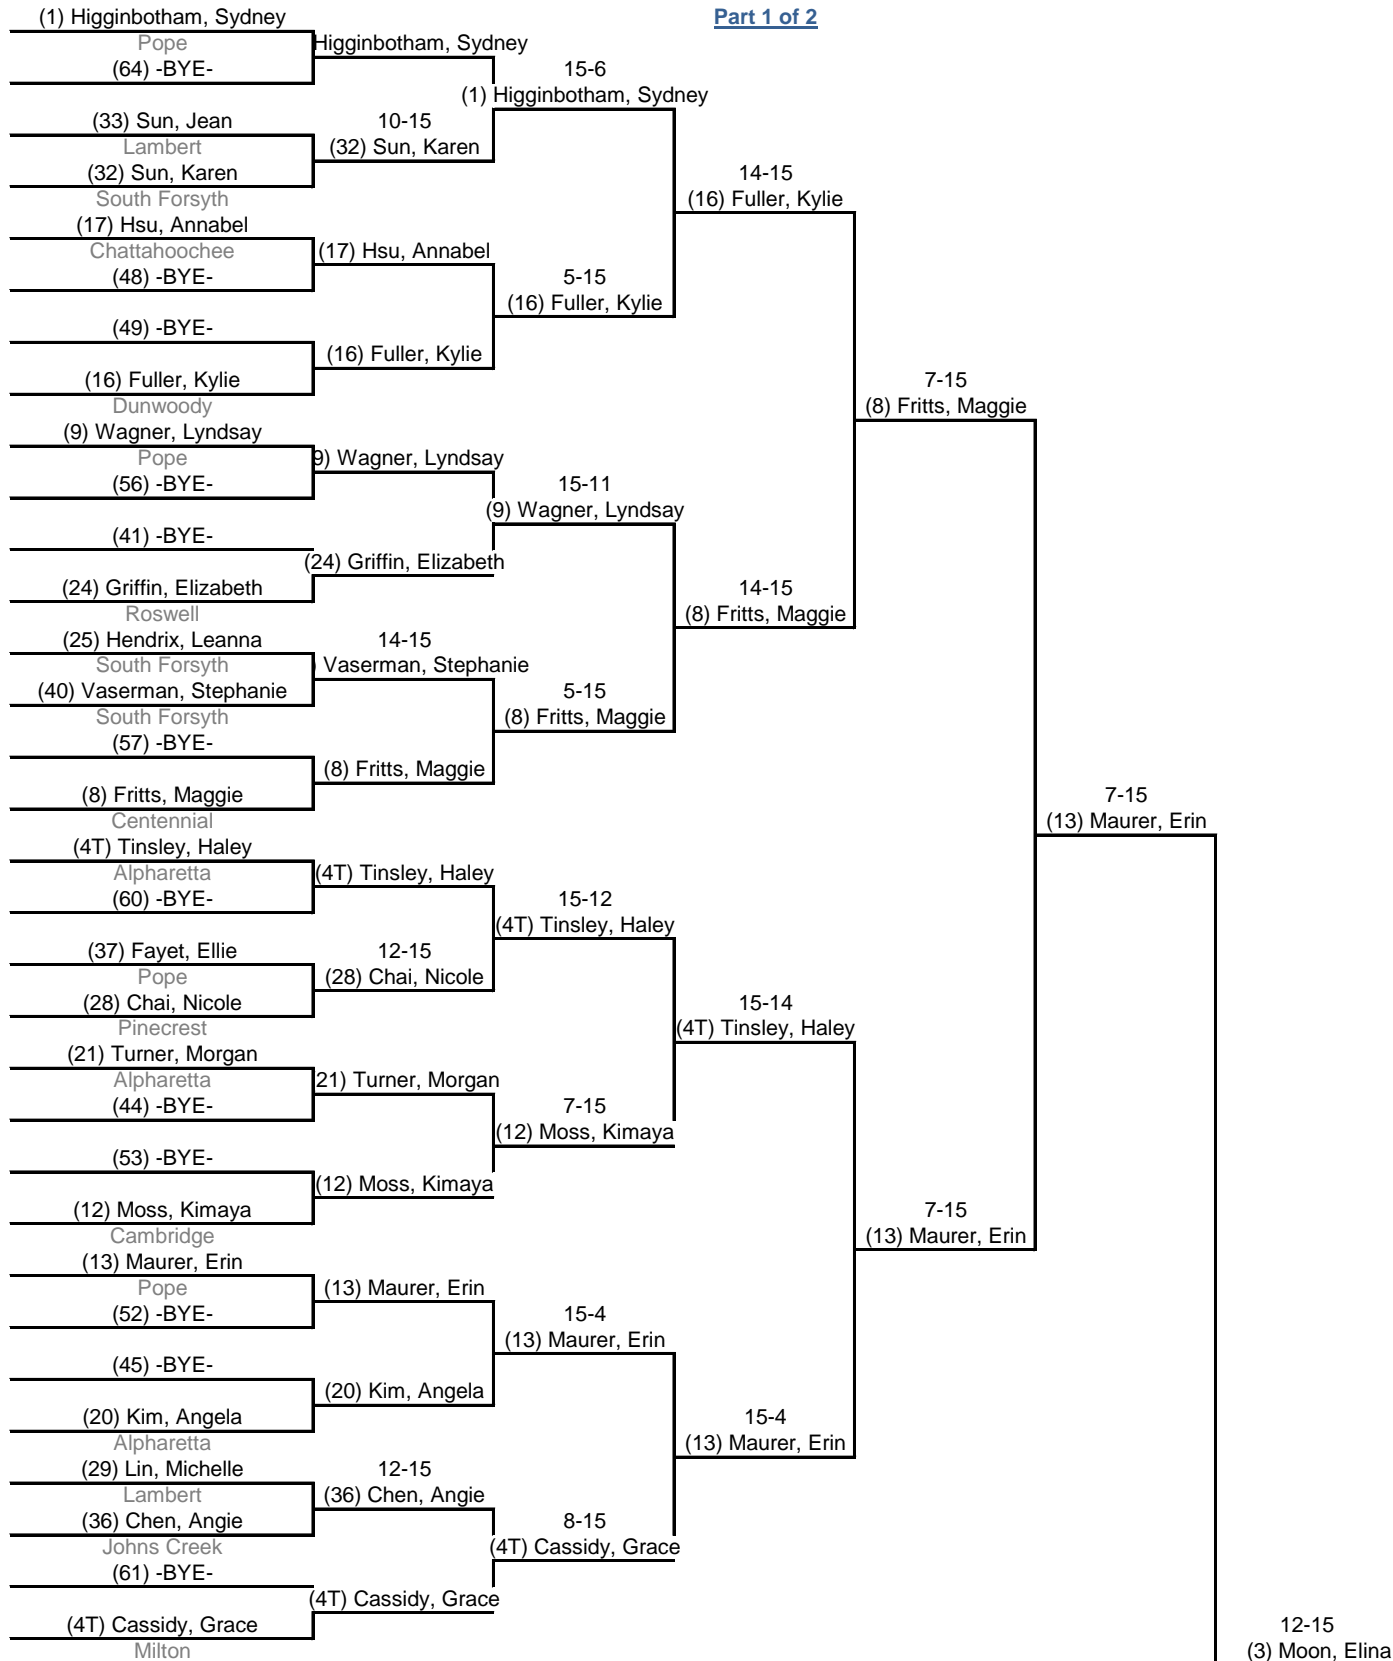

Round 1 Results

Place	Name	Club	V	V/M	TS	TR	Ind	Status
1	Higginbotham, Sydney	Pope	6	1.00	30	5	+25	Advance
2	Kwon, Caroline	Johns Creek	6	1.00	30	12	+18	Advance
3	Moon, Elina	Chattahoochee	6	1.00	30	16	+14	Advance
4 T	Cassidy, Grace	Milton	5	0.83	29	15	+14	Advance
4 T	Tinsley, Haley	Alpharetta	5	0.83	29	15	+14	Advance
6	Warren, Torie	Alpharetta	5	0.83	29	16	+13	Advance
7	Cristian, Ana	Pope	5	0.83	27	14	+13	Advance
8	Fritts, Maggie	Centennial	5	0.83	28	16	+12	Advance
9	Wagner, Lyndsay	Pope	5	0.83	29	18	+11	Advance
10	Tong, Jennifer	Chattahoochee	5	0.83	28	18	+10	Advance
11	Hirsch, Jordan	Milton	5	0.83	28	19	+9	Advance
12	Moss, Kimaya	Cambridge	5	0.83	25	20	+5	Advance
13	Maurer, Erin	Pope	4	0.67	27	18	+9	Advance
14	Lowenstein, Margaret	Roswell	4	0.67	25	19	+6	Advance
15	Sung, Renee	Johns Creek	4	0.67	24	20	+4	Advance
16	Fuller, Kylie	Dunwoody	4	0.67	23	20	+3	Advance
17	Hsu, Annabel	Chattahoochee	4	0.67	25	24	+1	Advance
18	Levy, Danielle	Chattahoochee	4	0.67	22	22	0	Advance
19	Kim, Victoria	Lambert	3	0.50	27	19	+8	Advance
20	Kim, Angela	Alpharetta	3	0.50	26	23	+3	Advance
21	Turner, Morgan	Alpharetta	3	0.50	24	21	+3	Advance
22	Xhajanka, Rebecca	Pope	3	0.50	24	22	+2	Advance
23	Kwon, Ashley	Lambert	3	0.50	23	21	+2	Advance
24	Griffin, Elizabeth	Roswell	3	0.50	25	24	+1	Advance
25	Hendrix, Leanna	South Forsyth	3	0.50	23	22	+1	Advance
26	Haynes, Logan	Cambridge	3	0.50	20	19	+1	Advance
27	Reilly, Gabriela	Lassiter	3	0.50	22	23	-1	Advance
28	Chai, Nicole	Pinecrest	3	0.50	21	23	-2	Advance
29	Lin, Michelle	Lambert	3	0.50	20	24	-4	Advance
30	Brooks, Talia	Cambridge	3	0.50	21	26	-5	Advance
31	Yi, Susan	Northview	2	0.33	22	25	-3	Advance
32	Sun, Karen	South Forsyth	2	0.33	20	24	-4	Advance
33	Sun, Jean	Lambert	2	0.33	21	27	-6	Advance
34 T	Li, Aileen	Northview	2	0.33	19	26	-7	Advance
34 T	Norton, Shelby	Cambridge	2	0.33	19	26	-7	Advance
36	Chen, Angie	Johns Creek	2	0.33	16	24	-8	Advance
37	Fayet, Ellie	Pope	2	0.33	16	25	-9	Advance
38	Iyer, Preeti	Johns Creek	2	0.33	14	24	-10	Advance
39	Nelson, Sara	Pope	1	0.17	21	28	-7	Advance
40	Vaserman, Stephanie	South Forsyth	1	0.17	18	26	-8	Advance
41	Caraballo, Isabella	Pinecrest	1	0.17	17	25	-8	Eliminated
42	Chavez, Karla	Centennial	1	0.17	16	27	-11	Eliminated
43	Keramane, Halah	Northview	1	0.17	17	29	-12	Eliminated
44	Harrison, Sarah	Centennial	1	0.17	15	27	-12	Eliminated
45	Lee, Jeannie	Chattahoochee	1	0.17	14	27	-13	Eliminated
46	Alford, Brenna	Alpharetta	1	0.17	14	28	-14	Eliminated
47 T	Christman, Jade	South Forsyth	0	0.00	16	30	-14	Eliminated
47 T	Katz, Olivia	Centennial	0	0.00	16	30	-14	Eliminated
49	Wynn, Emma	Lambert	0	0.00	7	30	-23	Eliminated

Round 2: Direct Elimination

12:55 PM - 4:02 PM

Table of 64
Ended 1:28 PM

Table of 32
Ended 2:05 PM

Table of 16
Ended 2:36 PM

Table of 8
Ended 3:05 PM

Semi-finals
Ended 3:36 PM

Final
Ended 4:02 PM

Part 1 of 2