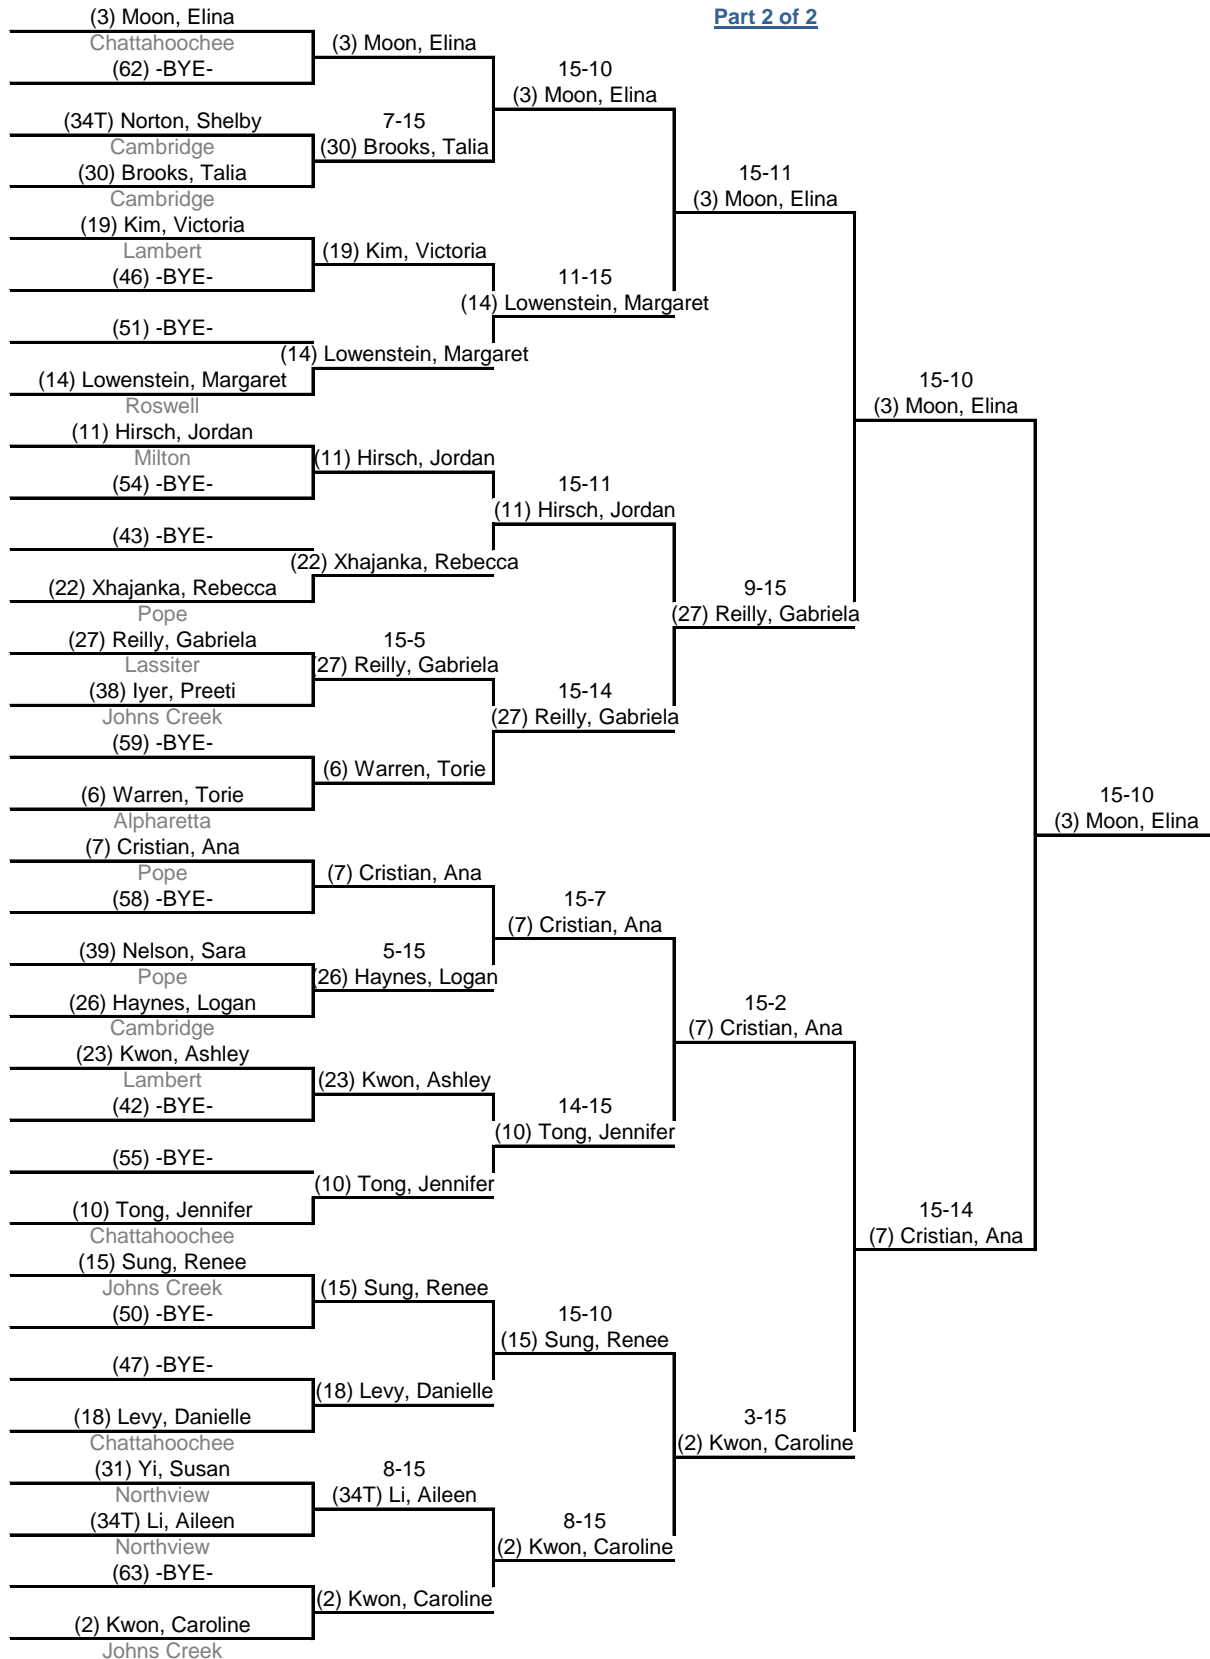

Round 2: Direct Elimination

12:55 PM - 4:02 PM

Table of 64 Ended 1:28 PM   **Table of 32** Ended 2:05 PM   **Table of 16** Ended 2:36 PM   **Table of 8** Ended 3:05 PM   **Semi-finals** Ended 3:36 PM   **Final** Ended 4:02 PM

Part 2 of 2

Georgia High School Fencing League

GHSFL Individual Championship

20 Feb 16 - Johns Creek

Women's Epee

Final Results

Place	Name	Club	Points Earned
1	Moon, Elina	Chattahoochee	128
2	Maurer, Erin	Pope	104
3 T	Cristian, Ana	Pope	80
3 T	Fritts, Maggie	Centennial	80
5	Kwon, Caroline	Johns Creek	64
6	Tinsley, Haley	Alpharetta	60
7	Fuller, Kylie	Dunwoody	56
8	Reilly, Gabriela	Lassiter	52
9	Higginbotham, Sydney	Pope	36
10	Cassidy, Grace	Milton	34
11	Wagner, Lyndsay	Pope	32
12	Tong, Jennifer	Chattahoochee	30
13	Hirsch, Jordan	Milton	28
14	Moss, Kimaya	Cambridge	26
15	Lowenstein, Margaret	Roswell	24
16	Sung, Renee	Johns Creek	22
17	Warren, Torie	Alpharetta	16
18	Hsu, Annabel	Chattahoochee	15
19	Levy, Danielle	Chattahoochee	14
20	Kim, Victoria	Lambert	13
21	Kim, Angela	Alpharetta	12
22	Turner, Morgan	Alpharetta	11
23	Xhajanka, Rebecca	Pope	10
24	Kwon, Ashley	Lambert	9
25	Griffin, Elizabeth	Roswell	8
26	Haynes, Logan	Cambridge	7
27	Chai, Nicole	Pinecrest	6
28	Brooks, Talia	Cambridge	5
29	Sun, Karen	South Forsyth	4
30	Li, Aileen	Northview	3
31	Chen, Angie	Johns Creek	2
32	Vaserman, Stephanie	South Forsyth	1
33	Hendrix, Leanna	South Forsyth	
34	Lin, Michelle	Lambert	
35	Yi, Susan	Northview	
36	Sun, Jean	Lambert	
37	Norton, Shelby	Cambridge	
38	Fayet, Ellie	Pope	
39	Iyer, Preeti	Johns Creek	
40	Nelson, Sara	Pope	
41	Caraballo, Isabella	Pinecrest	
42	Chavez, Karla	Centennial	
43	Keramane, Halah	Northview	
44	Harrison, Sarah	Centennial	
45	Lee, Jeannie	Chattahoochee	
46	Alford, Brenna	Alpharetta	
47 T	Christman, Jade	South Forsyth	
47 T	Katz, Olivia	Centennial	
49	Wynn, Emma	Lambert