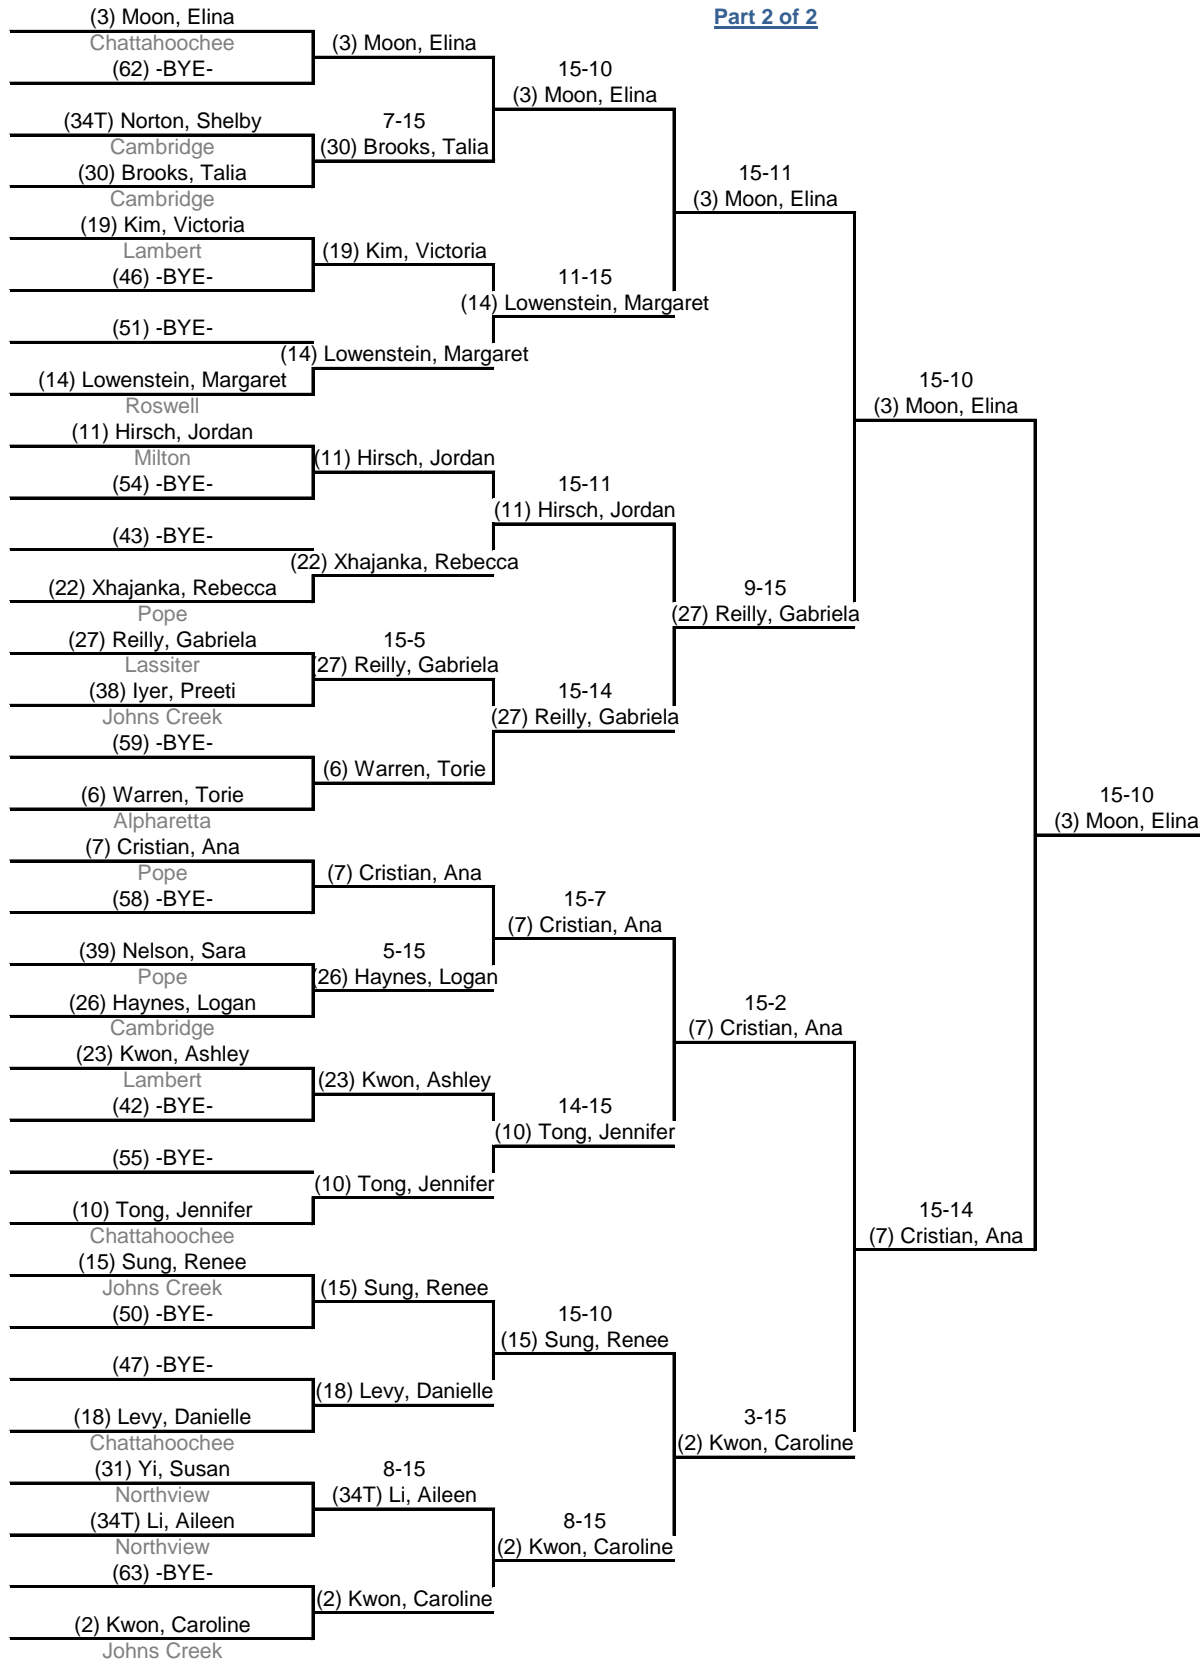

Round 2: Direct Elimination

12:55 PM - 4:02 PM

Table of 64
Ended 1:28 PM

Table of 32
Ended 2:05 PM

Table of 16
Ended 2:36 PM

Table of 8
Ended 3:05 PM

Semi-finals
Ended 3:36 PM

Final
Ended 4:02 PM

Part 2 of 2

Georgia High School Fencing League GHSFL Individual Championship

20 Feb 16 - Johns Creek

Women's Epee

Final Results

Place	Name	Club	Points Earned
1	Moon, Elina	Chattahoochee	128
2	Maurer, Erin	Pope	104
3 T	Cristian, Ana	Pope	80
3 T	Fritts, Maggie	Centennial	80
5	Kwon, Caroline	Johns Creek	64
6	Tinsley, Haley	Alpharetta	60
7	Fuller, Kylie	Dunwoody	56
8	Reilly, Gabriela	Lassiter	52
9	Higginbotham, Sydney	Pope	36
10	Cassidy, Grace	Milton	34
11	Wagner, Lyndsay	Pope	32
12	Tong, Jennifer	Chattahoochee	30
13	Hirsch, Jordan	Milton	28
14	Moss, Kimaya	Cambridge	26
15	Lowenstein, Margaret	Roswell	24
16	Sung, Renee	Johns Creek	22
17	Warren, Torie	Alpharetta	16
18	Hsu, Annabel	Chattahoochee	15
19	Levy, Danielle	Chattahoochee	14
20	Kim, Victoria	Lambert	13
21	Kim, Angela	Alpharetta	12
22	Turner, Morgan	Alpharetta	11
23	Khajanka, Rebecca	Pope	10
24	Kwon, Ashley	Lambert	9
25	Griffin, Elizabeth	Roswell	8
26	Haynes, Logan	Cambridge	7
27	Chai, Nicole	Pinecrest	6
28	Brooks, Talia	Cambridge	5
29	Sun, Karen	South Forsyth	4
30	Li, Aileen	Northview	3
31	Chen, Angie	Johns Creek	2
32	Vaserman, Stephanie	South Forsyth	1
33	Hendrix, Leanna	South Forsyth	
34	Lin, Michelle	Lambert	
35	Yi, Susan	Northview	
36	Sun, Jean	Lambert	
37	Norton, Shelby	Cambridge	
38	Fayet, Ellie	Pope	
39	Iyer, Preeti	Johns Creek	
40	Nelson, Sara	Pope	
41	Caraballo, Isabella	Pinecrest	
42	Chavez, Karla	Centennial	
43	Keramane, Halah	Northview	
44	Harrison, Sarah	Centennial	
45	Lee, Jeannie	Chattahoochee	
46	Alford, Brenna	Alpharetta	
47 T	Christman, Jade	South Forsyth	
47 T	Katz, Olivia	Centennial	
49	Wynn, Emma	Lambert