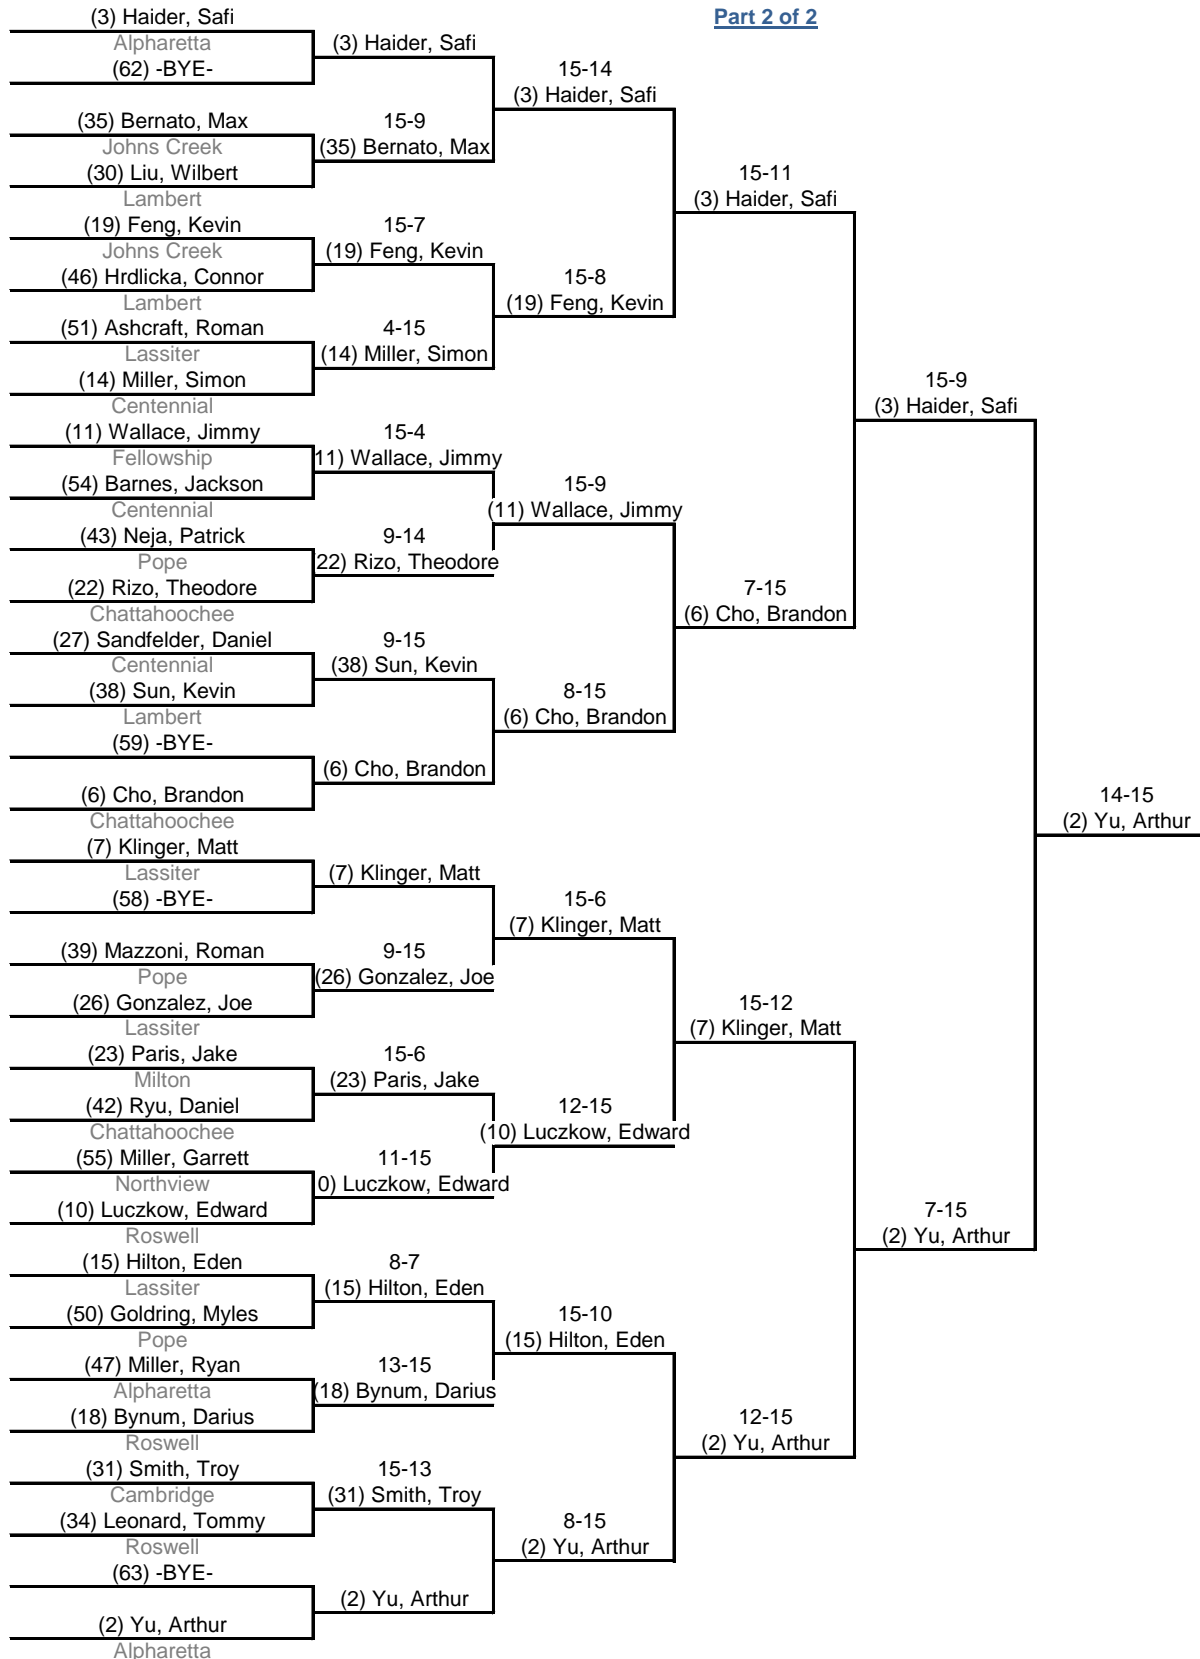

Round 2: Direct Elimination

11:12 AM - 3:55 PM

Table of 64 Ended 12:46 PM   **Table of 32** Ended 1:16 PM   **Table of 16** Ended 2:06 PM   **Table of 8** Ended 2:47 PM   **Semi-finals** Ended 3:20 PM   **Final** Ended 3:47 PM

Part 2 of 2

Georgia High School Fencing League GHSFL Individual Championship

20 Feb 16 - Johns Creek

Men's Epee

Final Results

Place	Name	Club	Points Earned
1	Yu, Arthur	Alpharetta	128
2	Cai, Brian	Alpharetta	104
3 T	Haider, Safi	Alpharetta	80
3 T	Martin, Anthony	Roswell	80
5	Malloy, Patrick	Northview	64
6	Cho, Brandon	Chattahoochee	60
7	Klinger, Matt	Lassiter	56
8	Ellington, Keegan	Pope	52
9	Haider, Mikail	Alpharetta	36
10	Luczkow, Edward	Roswell	34
11	Wallace, Jimmy	Fellowship	32
12	McConnell, Hayden	Cambridge	30
13	Wang, Derek	Alpharetta	28
14	Hilton, Eden	Lassiter	26
15	Gilbreth, Chance	Northview	24
16	Feng, Kevin	Johns Creek	22
17	Miller, Simon	Centennial	16
18	Bynum, Darius	Roswell	15
19	Standeven, Alex	Lambert	14
20	Johnson, Malcolm	Johns Creek	13
21	Rizo, Theodore	Chattahoochee	12
22	Paris, Jake	Milton	11
23	McBain, Aidan	Lambert	10
24	Gonzalez, Joe	Lassiter	9
25	Fulton, Chris	Chattahoochee	8
26	Bray, Nick	Centennial	7
27	Smith, Troy	Cambridge	6
28	Colburn, Caleb	Alpharetta	5
29	Bernato, Max	Johns Creek	4
30	Sun, Kevin	Lambert	3
31	Alatar, Gavin	Alpharetta	2
32	Gordon, Walter	Campbell	1
33	Dong, Chris	Pope	
34	Yao, Joshua	Centennial	
35	Sandfelder, Daniel	Centennial	
36	Liu, Wilbert	Lambert	
37	Cherner, Philip	South Forsyth	
38	Leonard, Tommy	Roswell	
39	Wehner, Marty	Pinecrest	
40	Ma, Bochen	Northview	
41	Mazzoni, Roman	Pope	
42	Abreu, Avery	Lassiter	
43	Ryu, Daniel	Chattahoochee	
44	Neja, Patrick	Pope	
45	Lee, Nate	Dunwoody	
46	Hemauer, Duncan	Centennial	
47	Hrdlicka, Connor	Lambert	
48	Miller, Ryan	Alpharetta	
49	Amina, Armin	Pope	
50	Goldring, Myles	Pope	
51	Ashcraft, Roman	Lassiter	
52	Tiangco, Josh	Pope	
53	Hurtault, Lester	Lassiter	
54	Barnes, Jackson	Centennial	
55	Miller, Garrett	Northview	
56 T	Vadlamudi, Amith	Milton	
56 T	Zhou, Michael	Northview	
58	Ackerman, Todd	Johns Creek	
59 T	Barrett, Tyler	Dunwoody