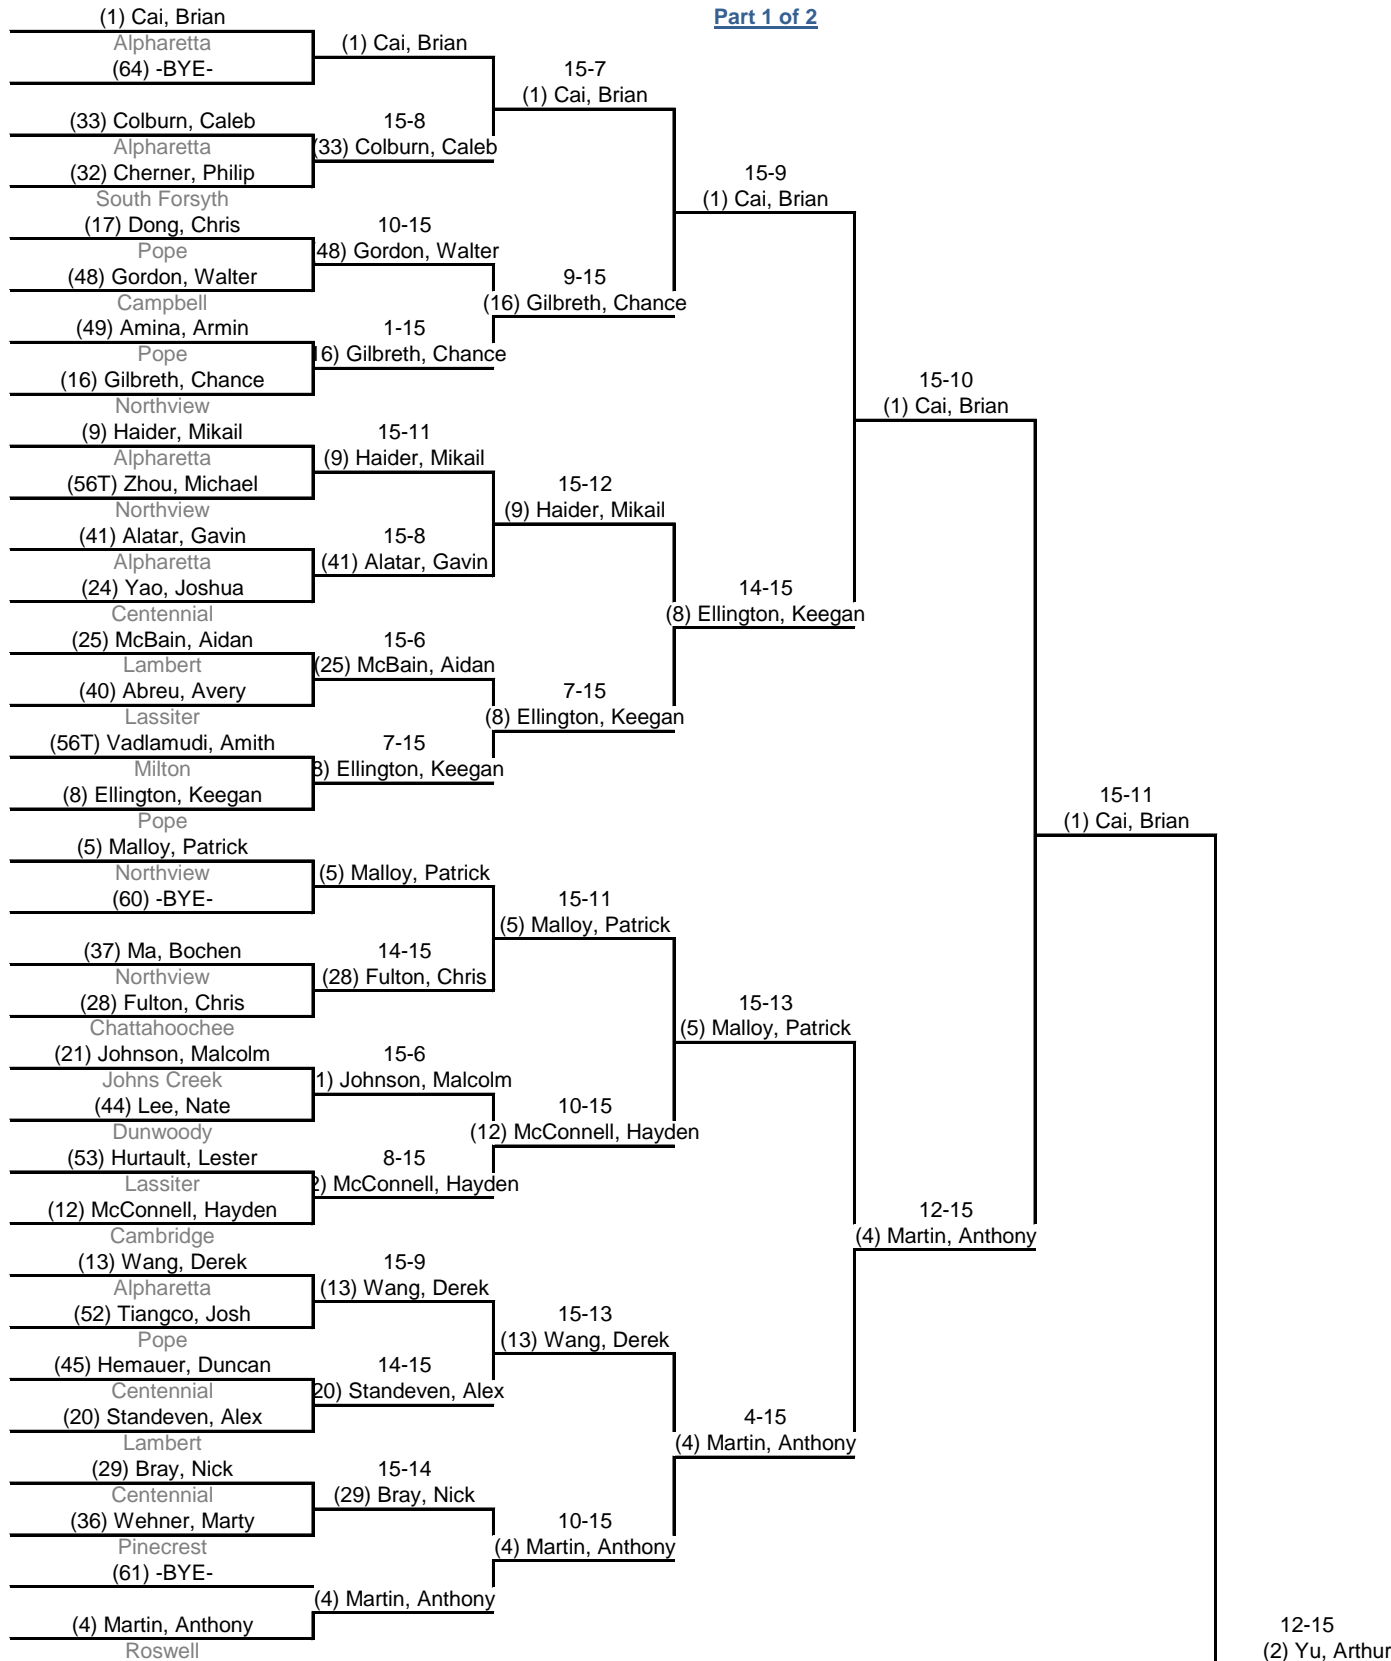

Round 1 Results

Place	Name	Club	V	V/M	TS	TR	Ind	Status
59 T	Smith, Jett	Pope	1	0.17	17	28	-11	Eliminated
62	Williamson, Brian	Cambridge	1	0.17	17	29	-12	Eliminated
63	Jones, Josiah	Pinecrest	1	0.17	15	27	-12	Eliminated
64	Holliger, Edward	Cambridge	1	0.17	14	26	-12	Eliminated
65	Nathan, Rishi	Northview	1	0.17	12	28	-16	Eliminated
66	Goldring, Jacy	Pope	0	0.00	15	30	-15	Eliminated
67	McMillan, Ethan	South Forsyth	0	0.00	13	29	-16	Eliminated
68	Maswanganye, Bonga	Pope	0	0.00	12	28	-16	Eliminated
69 T	Vo, Harrison	Chattahoochee	0	0.00	9	30	-21	Eliminated
69 T	Waybright, Marshall	Campbell	0	0.00	9	30	-21	Eliminated

Round 2: Direct Elimination

11:12 AM - 3:55 PM

Table of 64 Ended 12:46 PM   **Table of 32** Ended 1:16 PM   **Table of 16** Ended 2:06 PM   **Table of 8** Ended 2:47 PM   **Semi-finals** Ended 3:20 PM   **Final** Ended 3:47 PM

Part 1 of 2