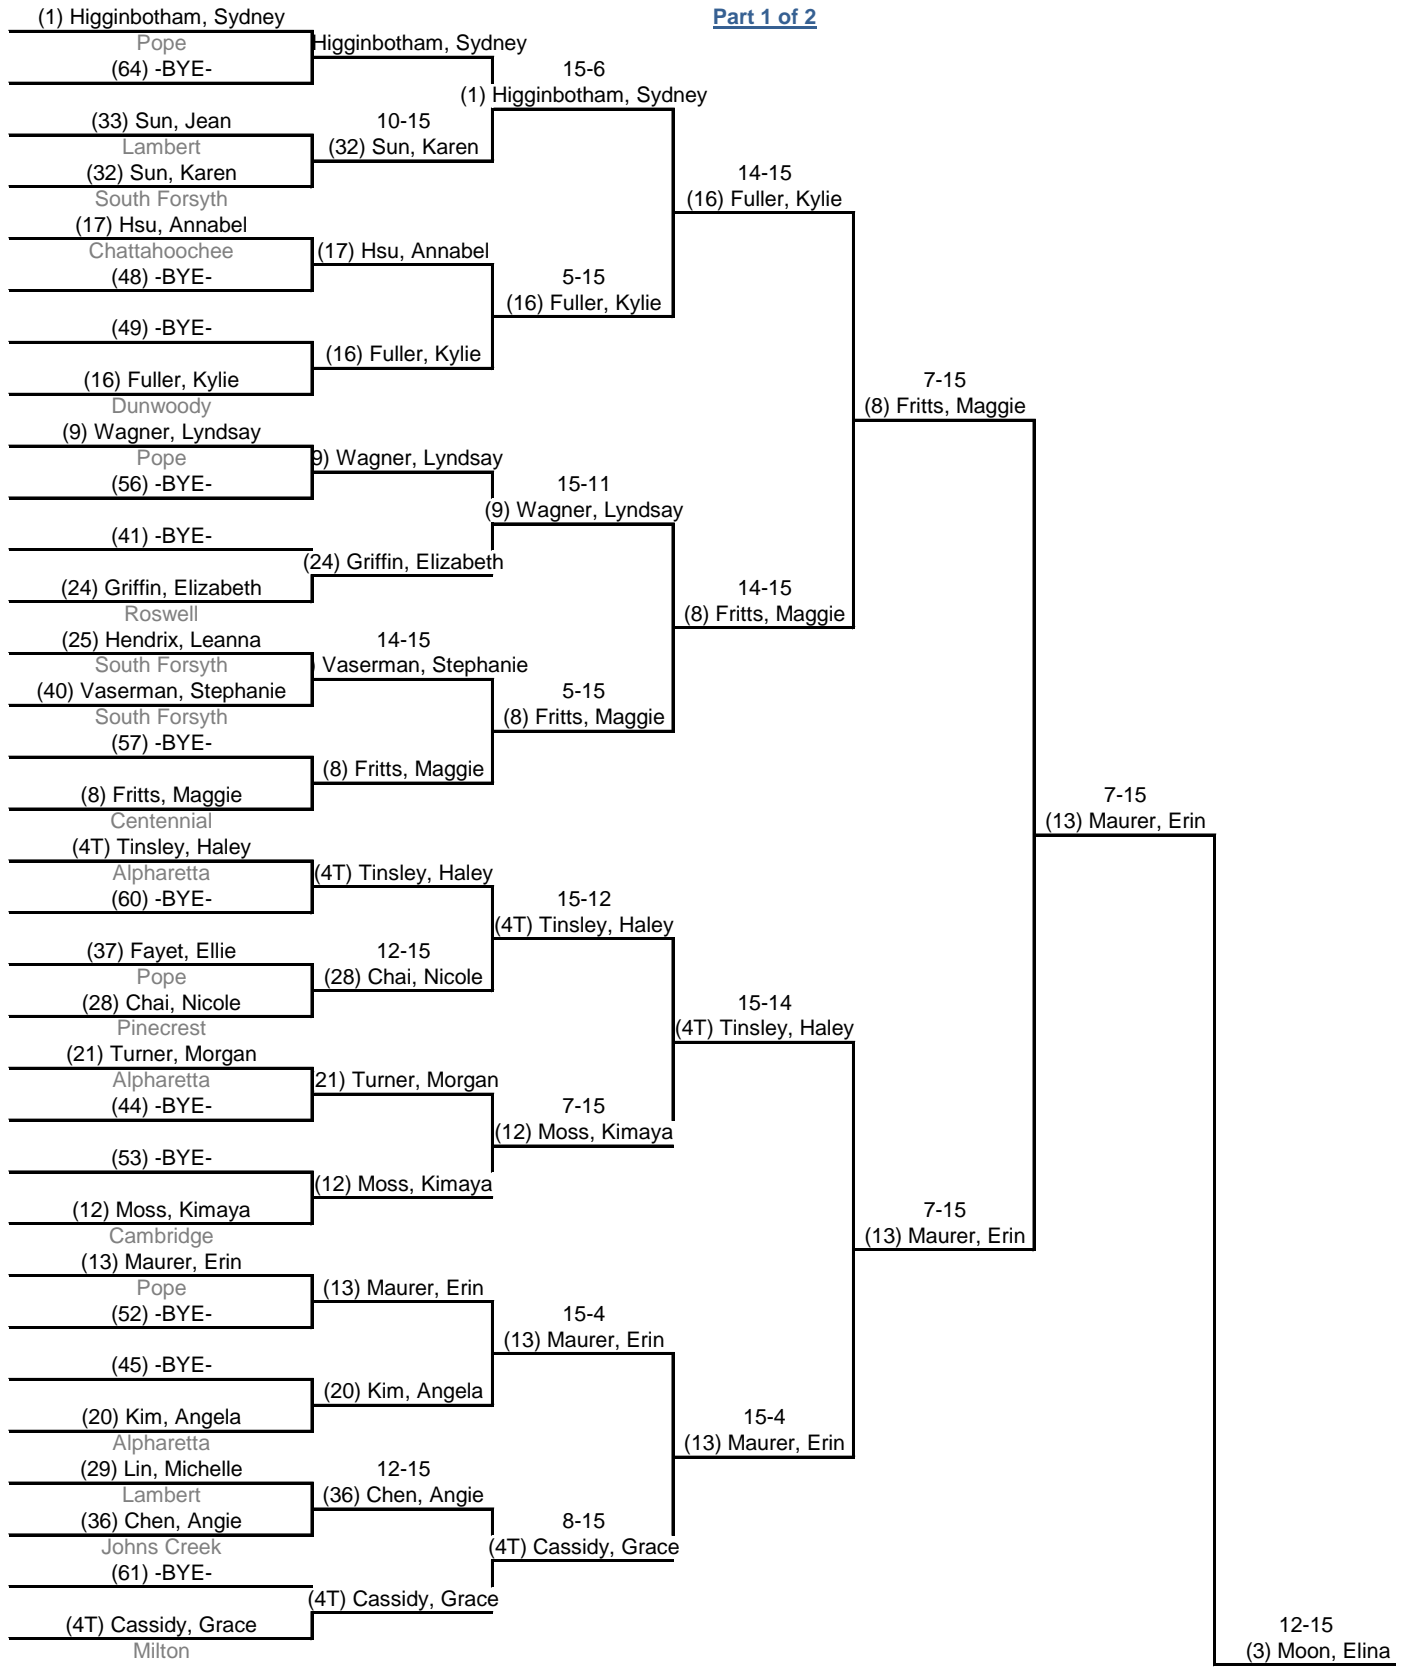

Round 1 Results

Place	Name	Club	V	V/M	TS	TR	Ind	Status
1	Higginbotham, Sydney	Pope	6	1.00	30	5	+25	Advance
2	Kwon, Caroline	Johns Creek	6	1.00	30	12	+18	Advance
3	Moon, Elina	Chattahoochee	6	1.00	30	16	+14	Advance
4 T	Cassidy, Grace	Milton	5	0.83	29	15	+14	Advance
4 T	Tinsley, Haley	Alpharetta	5	0.83	29	15	+14	Advance
6	Warren, Torie	Alpharetta	5	0.83	29	16	+13	Advance
7	Cristian, Ana	Pope	5	0.83	27	14	+13	Advance
8	Fritts, Maggie	Centennial	5	0.83	28	16	+12	Advance
9	Wagner, Lyndsay	Pope	5	0.83	29	18	+11	Advance
10	Tong, Jennifer	Chattahoochee	5	0.83	28	18	+10	Advance
11	Hirsch, Jordan	Milton	5	0.83	28	19	+9	Advance
12	Moss, Kimaya	Cambridge	5	0.83	25	20	+5	Advance
13	Maurer, Erin	Pope	4	0.67	27	18	+9	Advance
14	Lowenstein, Margaret	Roswell	4	0.67	25	19	+6	Advance
15	Sung, Renee	Johns Creek	4	0.67	24	20	+4	Advance
16	Fuller, Kylie	Dunwoody	4	0.67	23	20	+3	Advance
17	Hsu, Annabel	Chattahoochee	4	0.67	25	24	+1	Advance
18	Levy, Danielle	Chattahoochee	4	0.67	22	22	0	Advance
19	Kim, Victoria	Lambert	3	0.50	27	19	+8	Advance
20	Kim, Angela	Alpharetta	3	0.50	26	23	+3	Advance
21	Turner, Morgan	Alpharetta	3	0.50	24	21	+3	Advance
22	Xhajanka, Rebecca	Pope	3	0.50	24	22	+2	Advance
23	Kwon, Ashley	Lambert	3	0.50	23	21	+2	Advance
24	Griffin, Elizabeth	Roswell	3	0.50	25	24	+1	Advance
25	Hendrix, Leanna	South Forsyth	3	0.50	23	22	+1	Advance
26	Haynes, Logan	Cambridge	3	0.50	20	19	+1	Advance
27	Reilly, Gabriela	Lassiter	3	0.50	22	23	-1	Advance
28	Chai, Nicole	Pinecrest	3	0.50	21	23	-2	Advance
29	Lin, Michelle	Lambert	3	0.50	20	24	-4	Advance
30	Brooks, Talia	Cambridge	3	0.50	21	26	-5	Advance
31	Yi, Susan	Northview	2	0.33	22	25	-3	Advance
32	Sun, Karen	South Forsyth	2	0.33	20	24	-4	Advance
33	Sun, Jean	Lambert	2	0.33	21	27	-6	Advance
34 T	Li, Aileen	Northview	2	0.33	19	26	-7	Advance
34 T	Norton, Shelby	Cambridge	2	0.33	19	26	-7	Advance
36	Chen, Angie	Johns Creek	2	0.33	16	24	-8	Advance
37	Fayet, Ellie	Pope	2	0.33	16	25	-9	Advance
38	Iyer, Preeti	Johns Creek	2	0.33	14	24	-10	Advance
39	Nelson, Sara	Pope	1	0.17	21	28	-7	Advance
40	Vaserman, Stephanie	South Forsyth	1	0.17	18	26	-8	Advance
41	Caraballo, Isabella	Pinecrest	1	0.17	17	25	-8	Eliminated
42	Chavez, Karla	Centennial	1	0.17	16	27	-11	Eliminated
43	Keramane, Halah	Northview	1	0.17	17	29	-12	Eliminated
44	Harrison, Sarah	Centennial	1	0.17	15	27	-12	Eliminated
45	Lee, Jeannie	Chattahoochee	1	0.17	14	27	-13	Eliminated
46	Alford, Brenna	Alpharetta	1	0.17	14	28	-14	Eliminated
47 T	Christman, Jade	South Forsyth	0	0.00	16	30	-14	Eliminated
47 T	Katz, Olivia	Centennial	0	0.00	16	30	-14	Eliminated
49	Wynn, Emma	Lambert	0	0.00	7	30	-23	Eliminated

Round 2: Direct Elimination

12:55 PM - 4:02 PM

Table of 64 Ended 1:28 PM   **Table of 32** Ended 2:05 PM   **Table of 16** Ended 2:36 PM   **Table of 8** Ended 3:05 PM   **Semi-finals** Ended 3:36 PM   **Final** Ended 4:02 PM

Part 1 of 2