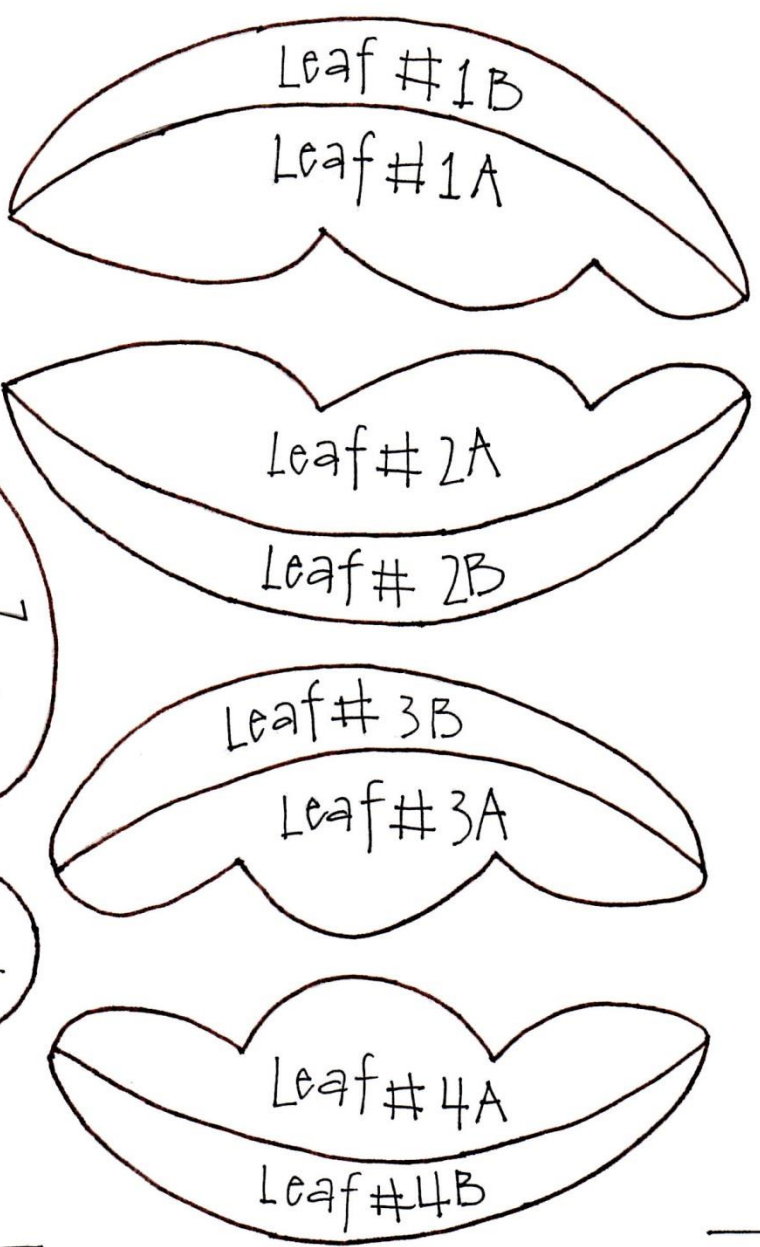

Flowers From My Garden
 Mystery Quilt
 Border Leaves
 and Berries

1 inch
 2.5 cm

For personal use only
 Not for commercial use
 www.butternutplaid.com
 IG @butternut-plaid

Images are reversed for use with fusible web

2017 Butternut Plaid

Flowers From My Garden Mystery Quilt Border Flowers

For personal use only
Not for commercial use
www.butternutplaid.com
IG @butternut_plaid

Images are reversed for use with fusible web