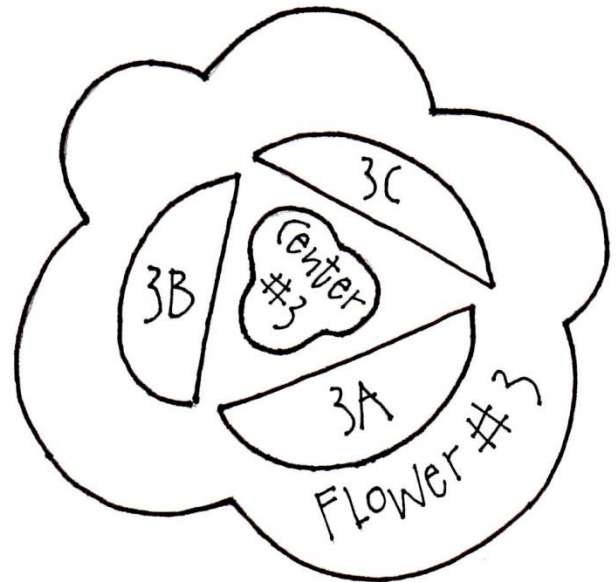

Flowers From My Garden
 Mystery Quilt
 Border Leaves
 and Berries

1 inch
 2.5 cm

For personal use only
 Not for commercial use
 www.butternutplaid.com
 IG @butternut-plaid

Images are reversed for use with fusible web

2017 Butternut Plaid

Flowers From My Garden Mystery Quilt Border Flowers

For personal use only
Not for commercial use
www.butternutplaid.com
IG @butternut_plaid

Images are reversed for use with fusible web