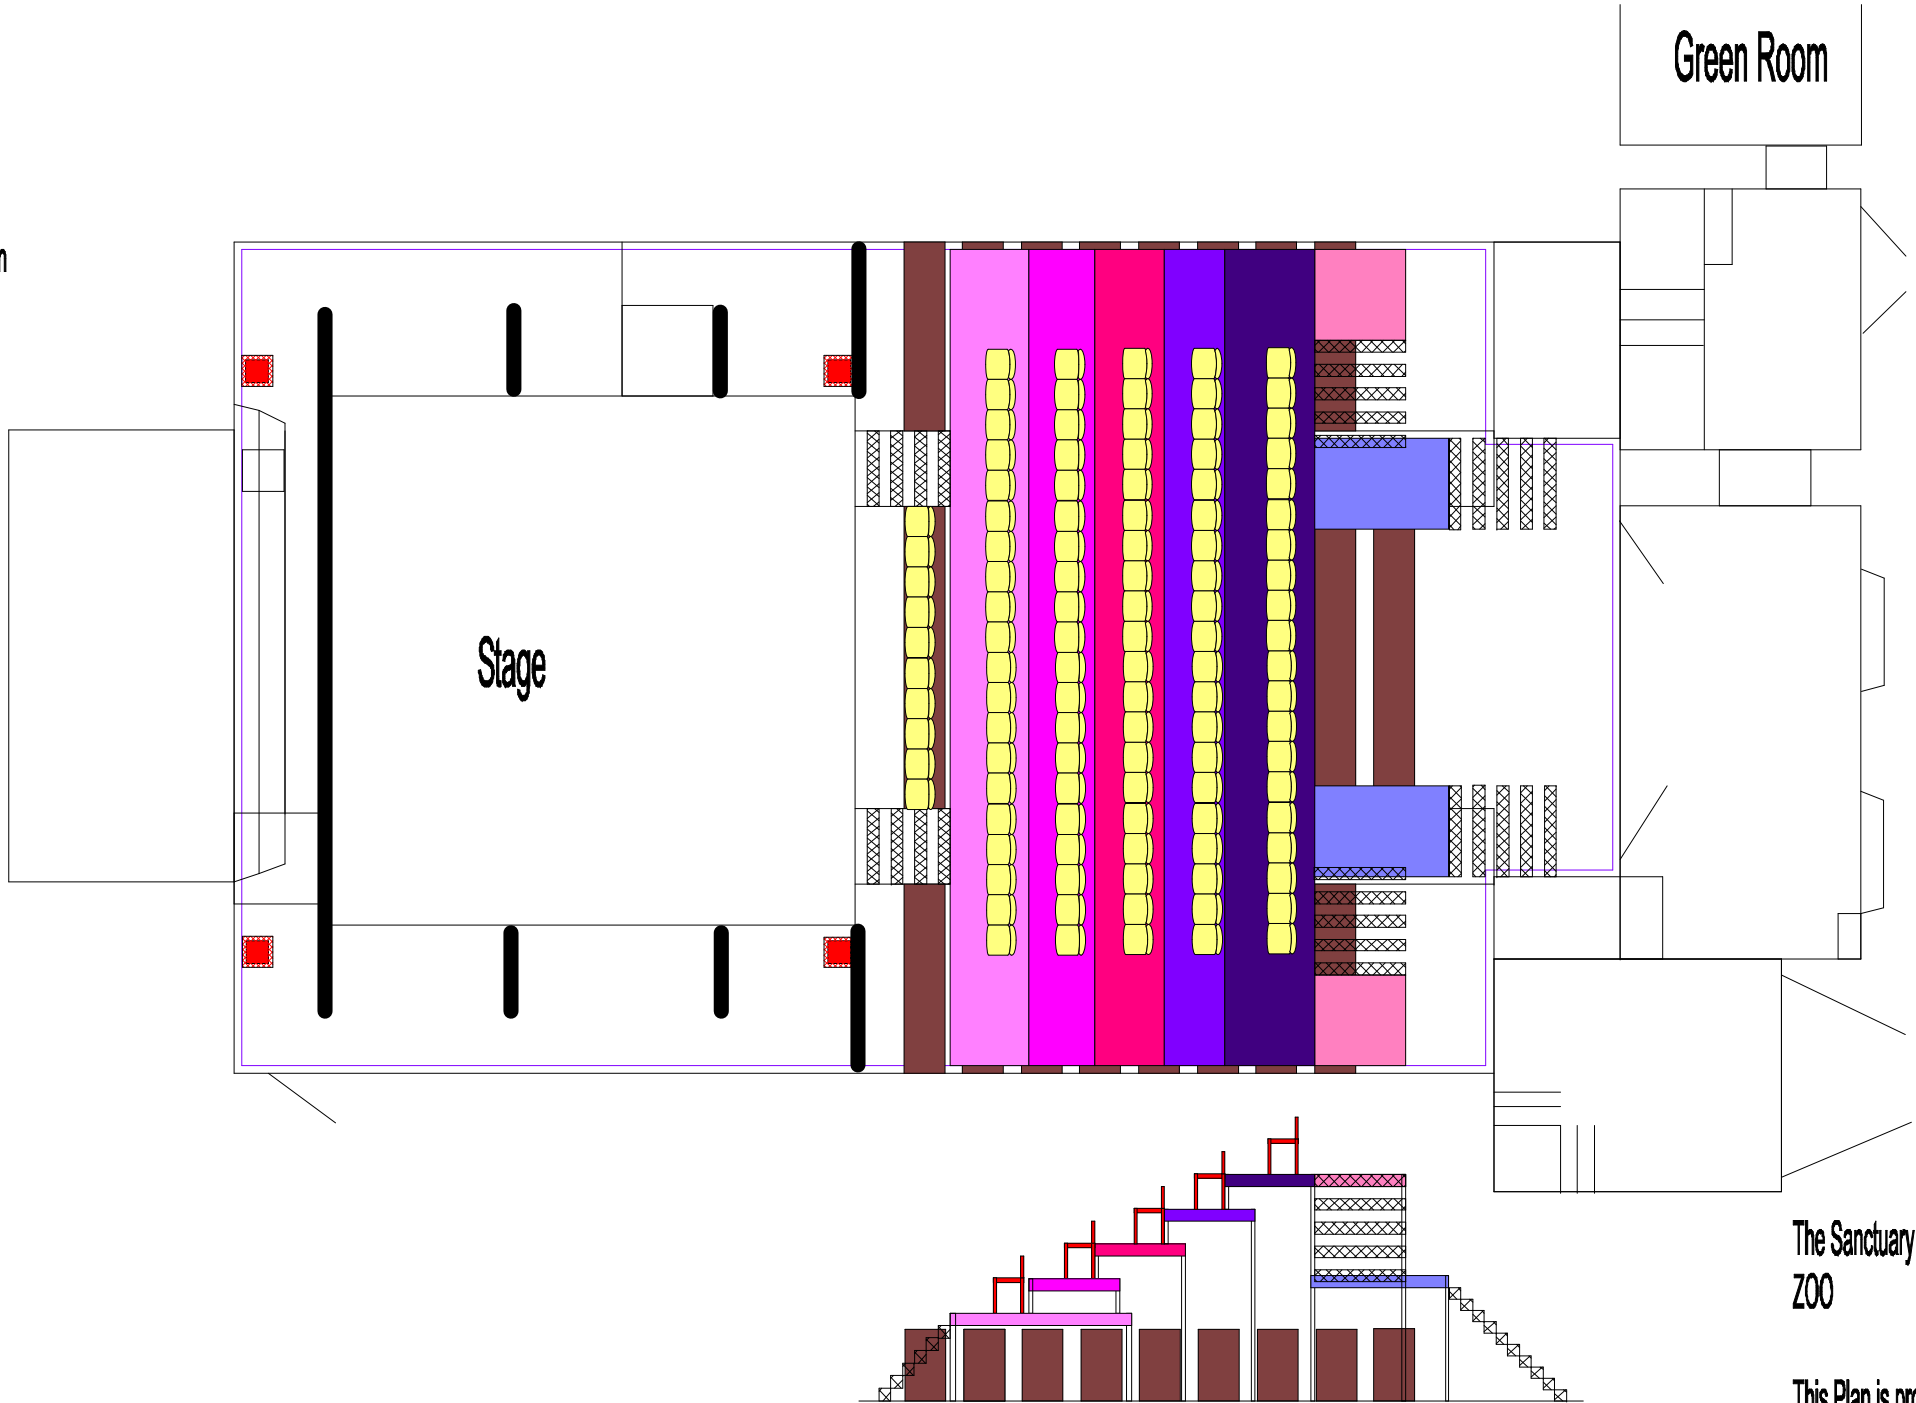

100

Truss Leg

One Patron

Black Tab

The Sanctuary  
ZOO

This Plan is provisional  
and subject to licensing