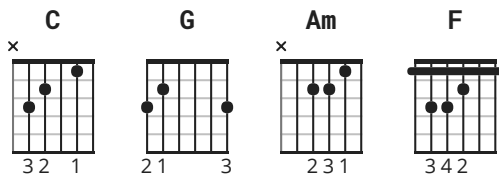

CHORDS

Tabbed by: Jason Watson
 Date: 4/24/2009
 Updated: 7/29/2010

Bridge added. Check out the tutorial video:
<http://il.youtube.com/watch?v=b73onkQt9ds&feature=related>

Performance video:
<http://www.youtube.com/watch?v=UJDguHJ34SE>

John Mark McMillan
 Death in His Grave (original key of D)
 Capo 2

Verse: C G Am F
Chorus: C G F C
part2 of chorus: Am G F C

[Verse]

C G
 Though the Earth Cried out for blood
 Am F
 Satisfied her hunger was
 C G
 Her billows calmed on raging seas
 Am F
 for the souls on men she craved

C G
 Sun and moon from balcony
 Am F
 Turned their head in disbelief
 C G
 Their precious Love would taste the sting
 Am F
 disfigured and disdained

[Chorus]

C G
 On Friday a thief
 F C
 On Sunday a King
 C G
 Laid down in grief
 F C
 But awoke with keys
 Am G
 Of Hell on that day
 F C
 The first born of the slain
 Am G
 The Man Jesus Christ
 F C Turn-Around (play verse chords) C G Am F
 Laid death in his grave

F C
The first born of the slain

Am G
The Man Jesus Christ

F C Turn-Around (play verse chords) C G Am F
Laid death in his grave

[Bridge]

F
He has cheated

Am
Hell and seated

G F
Us above the fall

F
In desperate places