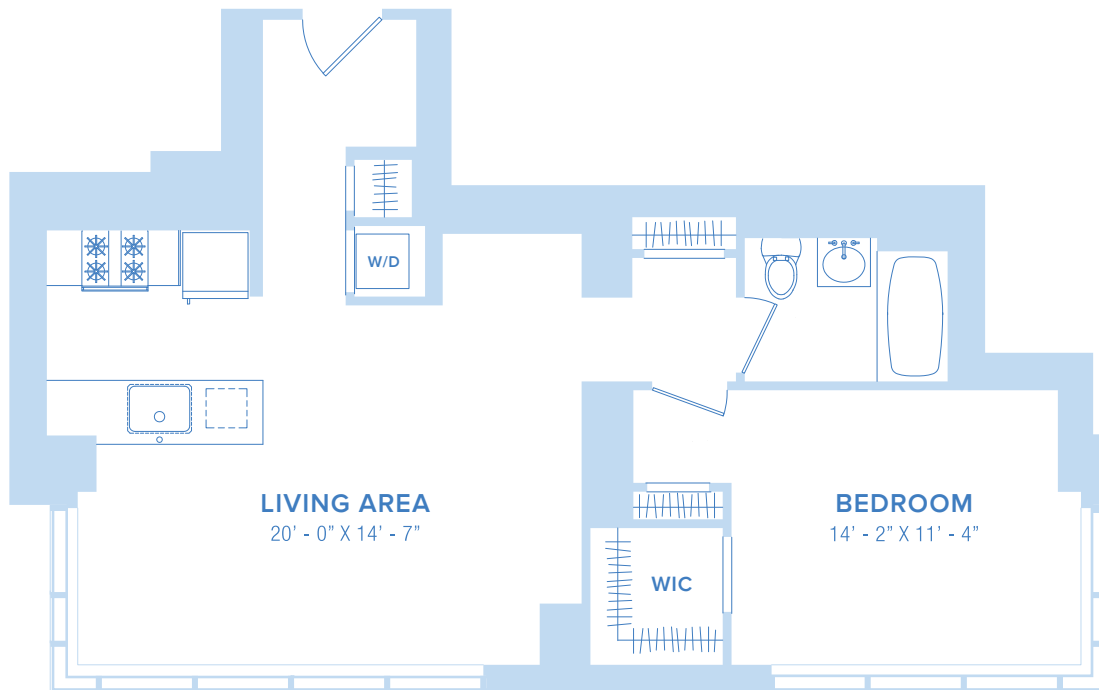

# RESIDENCE B FLOORS 9 - 30 ONE BEDROOM, ONE BATH

icon.

All dimensions are approximate and subject to construction tolerances.