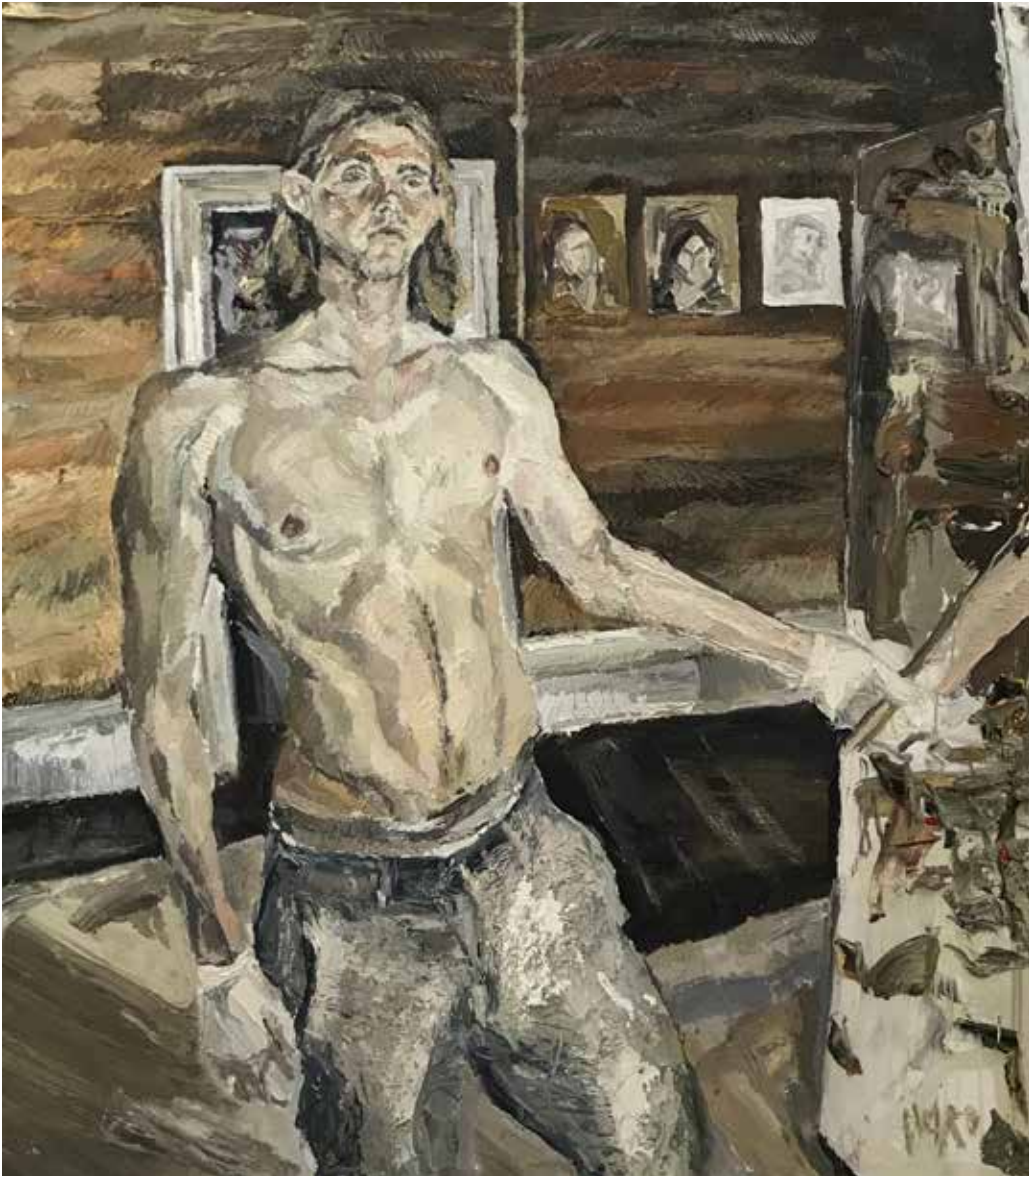

**NICK HERD**  
FOOL ON A HILL

LIST OF WORKS

**LINDBERG**  
GALLERIES

CHARLOTTE II  
OIL ON CANVAS, 101 X 152 CM,  
\$4,400  
AVAILABLE

CHARLOTTE  
OIL ON CANVAS, 101 X 152 CM  
\$4,400  
AVAILABLE

ETHAN  
OIL ON CANVAS, 31 X 41 CM,  
\$1,400  
AVAILABLE

CHARLOTTE SLEEPING  
OIL ON CANVAS, 31 X 41 CM,  
\$1,400  
AVAILABLE

CHARLOTTE ON CHAISE LOUNGE  
OIL ON CANVAS, 143 X 173 CM  
\$5,800  
AVAILABLE

SUNFLOWER  
OIL ON CANVAS, 76 X 102 CM  
\$3,300  
AVAILABLE

ELLIOT  
OIL ON CANVAS, 143 X 173 CM  
\$5,800  
AVAILABLE

REFELCTION  
OIL ON CANVAS, 143 X 163 CM  
\$5,800  
AVAILABLE

CHARLOTTE ON LAZYBOY  
OIL ON CANVAS, 101 X 152 CM  
\$4,400  
AVAILABLE

FLOWERS ii  
OIL ON CANVAS, 40 X 51 CM  
\$1,600  
AVAILABLE

DAISY FAMILY  
OIL ON CANVAS, 46 X 60 CM  
\$1,800  
AVAILABLE

SELF PORTRAIT I  
OIL ON CANVAS, 30 X 40 CM  
\$1,400  
AVAILABLE

SELF PORTRAIT II  
OIL ON CANVAS, 30 X 40 CM  
\$1,400  
AVAILABLE

SELF PORTRAIT III  
OIL ON CANVAS, 30 X 40 CM  
\$1,400  
AVAILABLE